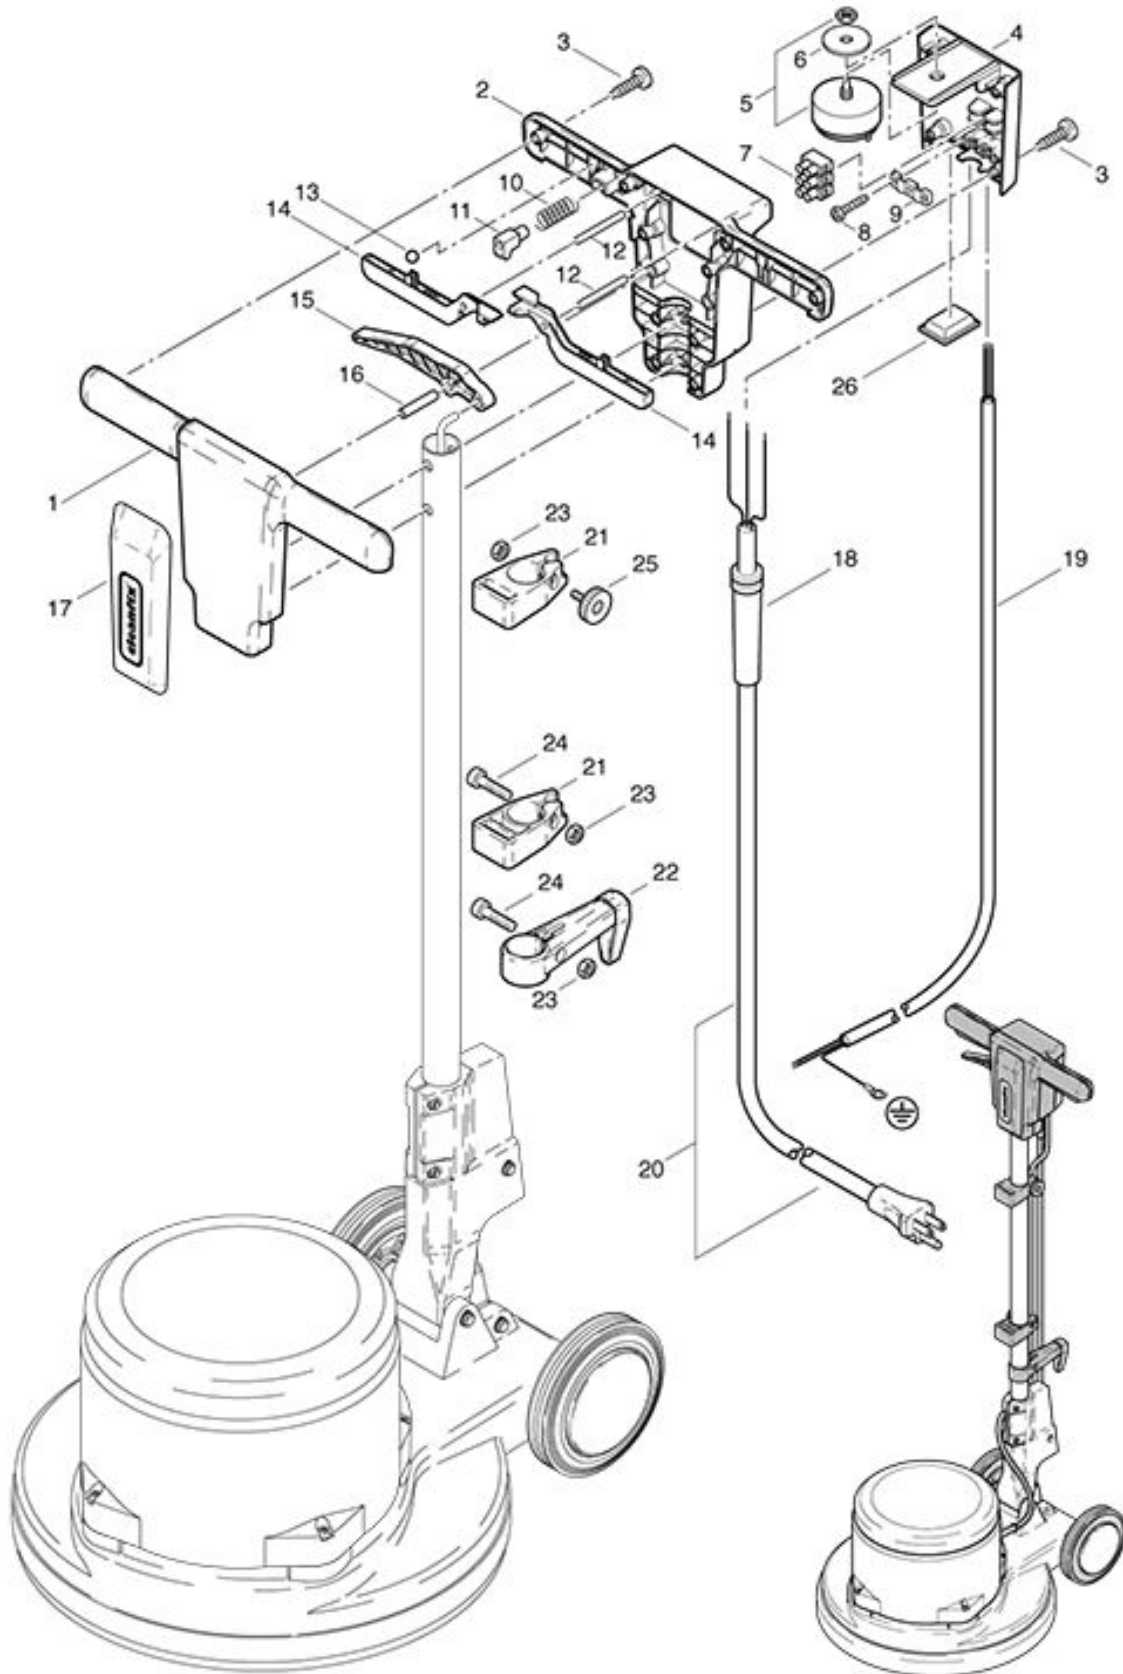

Duo Speed
Top part front side

As at: 05/28/08 Time:03:41

Duo Speed

Top part front side

As at: 05/28/08 Time:03:41

Pos.	Description	Reference
01	Top part front side	741.201
02	Top part back side	741.202
03	PT-screw KA 50x25	P...515 L
04	Connection box	741.310
05	Switch compl.	6650454
06	Washer 12x37x3	P...496
07	Hose clamp	P...383 N
08	PT screw KA 40x25	P...516 O
09	Cable clamp	742.321
10	Belt	742.209
11	Security switch	742.208
12	Straight pin 6x50	P...512 M
13	Ball 8 mm	6440641
14	Switch handle	741.204
15	Shaft adjustment lever	741.207
16	Straight pin 8x40	P...512 P
17	Screen red	741.208
18	Antikinksleeve	660011014
19	Cable-tree	742.313
20	Mains cable 12.5 m	656711039
21	Solution tank holder	4711231
22	Cable hook	3711029
23	Hexagon nut M 6	P...490 D
24	Hexagon socket screw M 6x25	P...486 T
25	Millet screw M 6x25	6321596
26	Cover	741.216