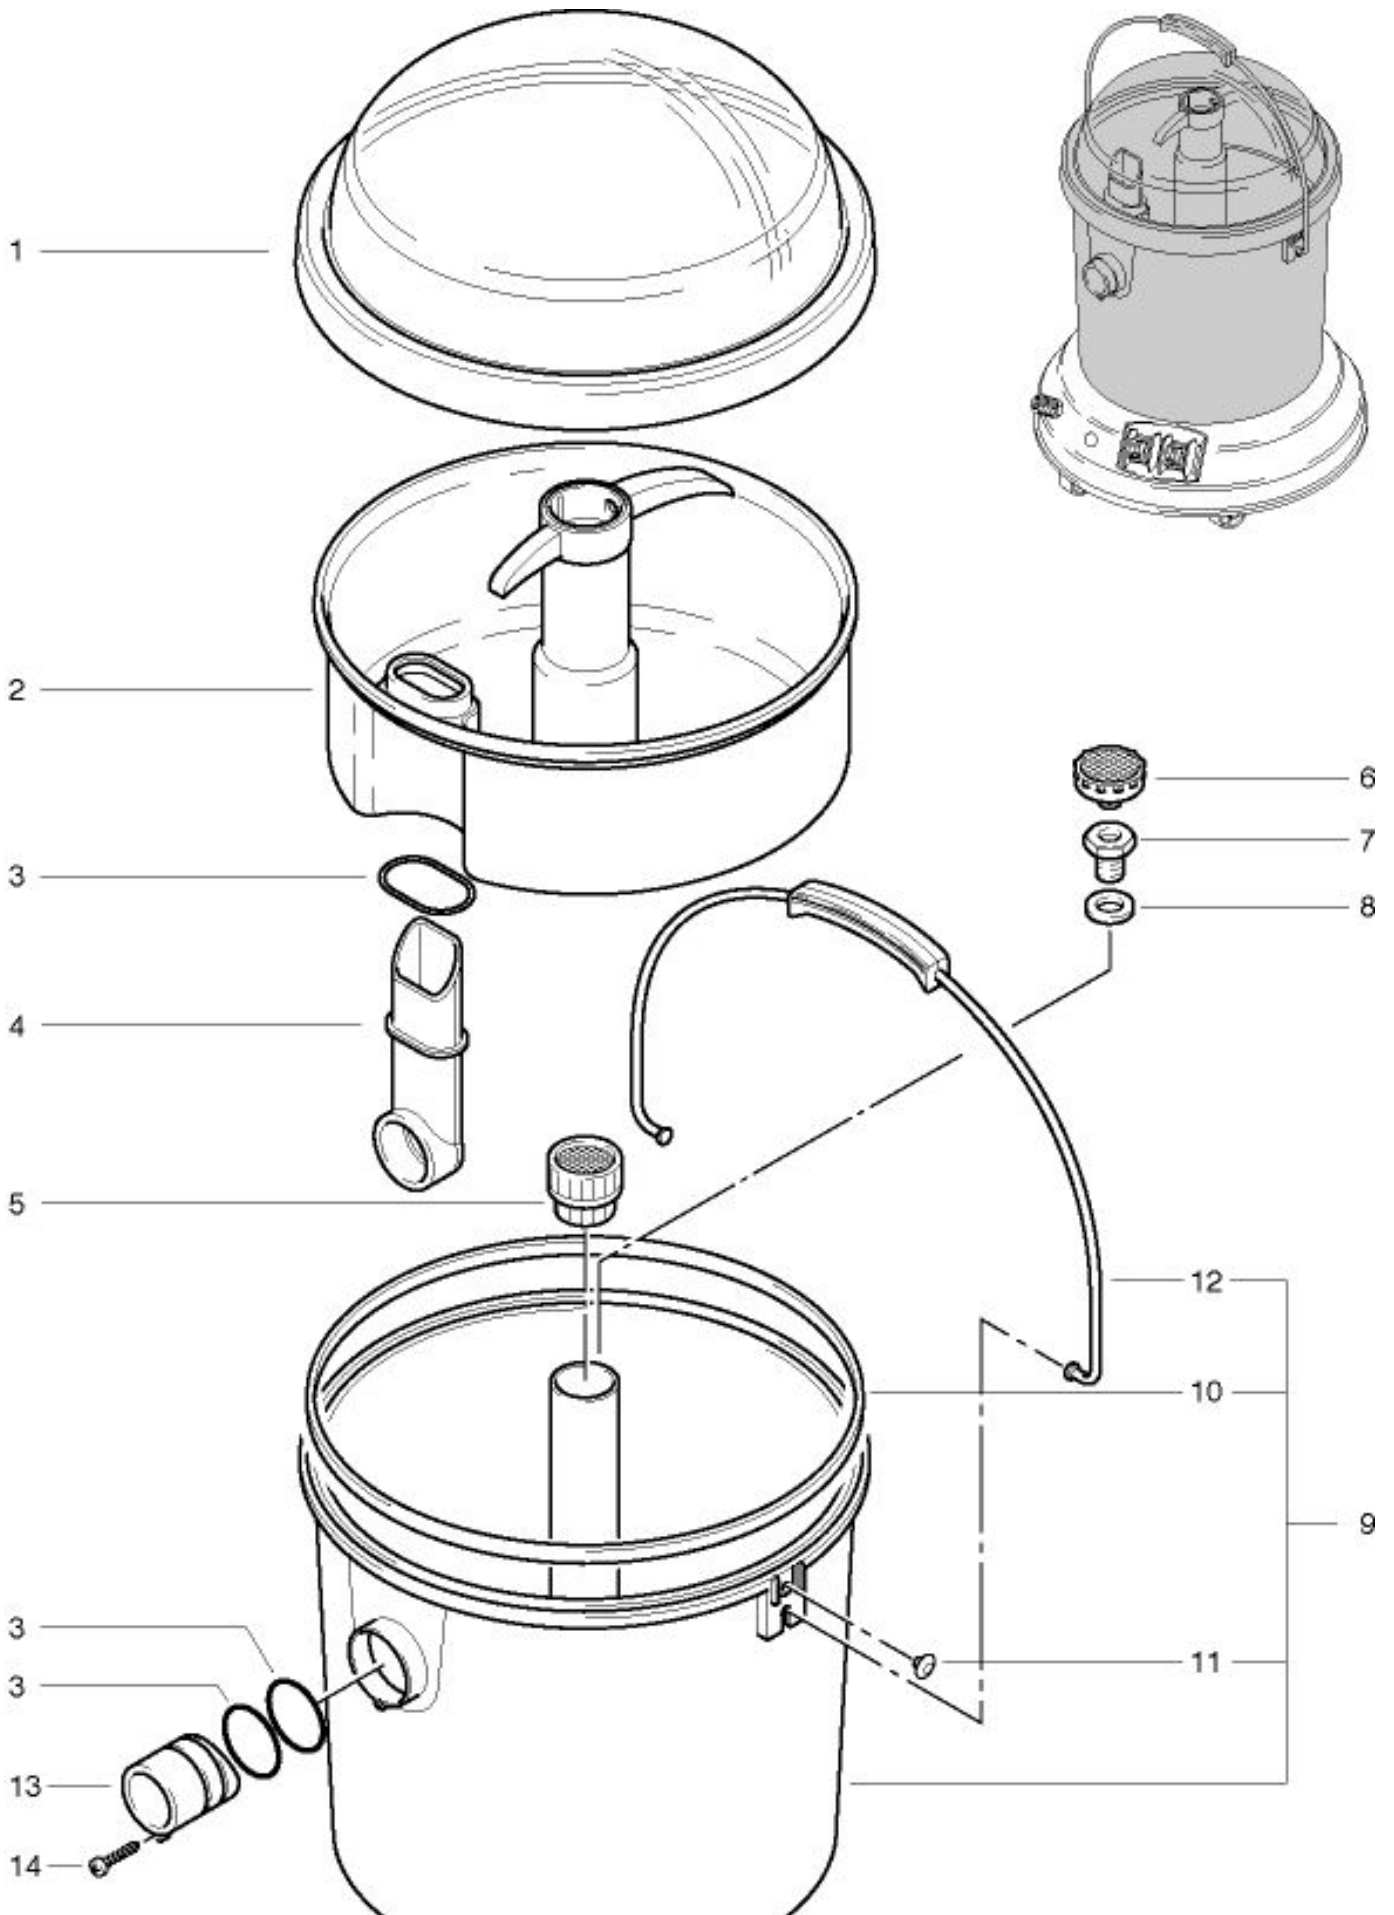

Home-Cleaner Tank

As at: 05/24/08 Time:06:34

Home-Cleaner Tank

As at: 05/24/08 Time:06:35

Pos.	Description	Reference
01	Cap	P...007
02	Recovery tank	030.007
03	O-ring dm 35x3mm	P...024
04	Inlet pipe	P...025
05	Air filter	P...071
06	Water filter	P...106
07	Reducer 3/8« « - 1/4« «	P...535A
08	Gasket 30/17x2 mm	P...097
09	Complete tank including Items 10-12	030.001A
10	Tightness cord 320x7,5x4,8 mm	P...052
11	Clamping button	P...070D
12	Handle	P...009
13	Hose connector	P...026
14	Screw 3,5x15 mm	P...482G
15	Hexagon nut 3/8« «	P...535B
16	Angled hose nippel 8-1/4« «	P...541H