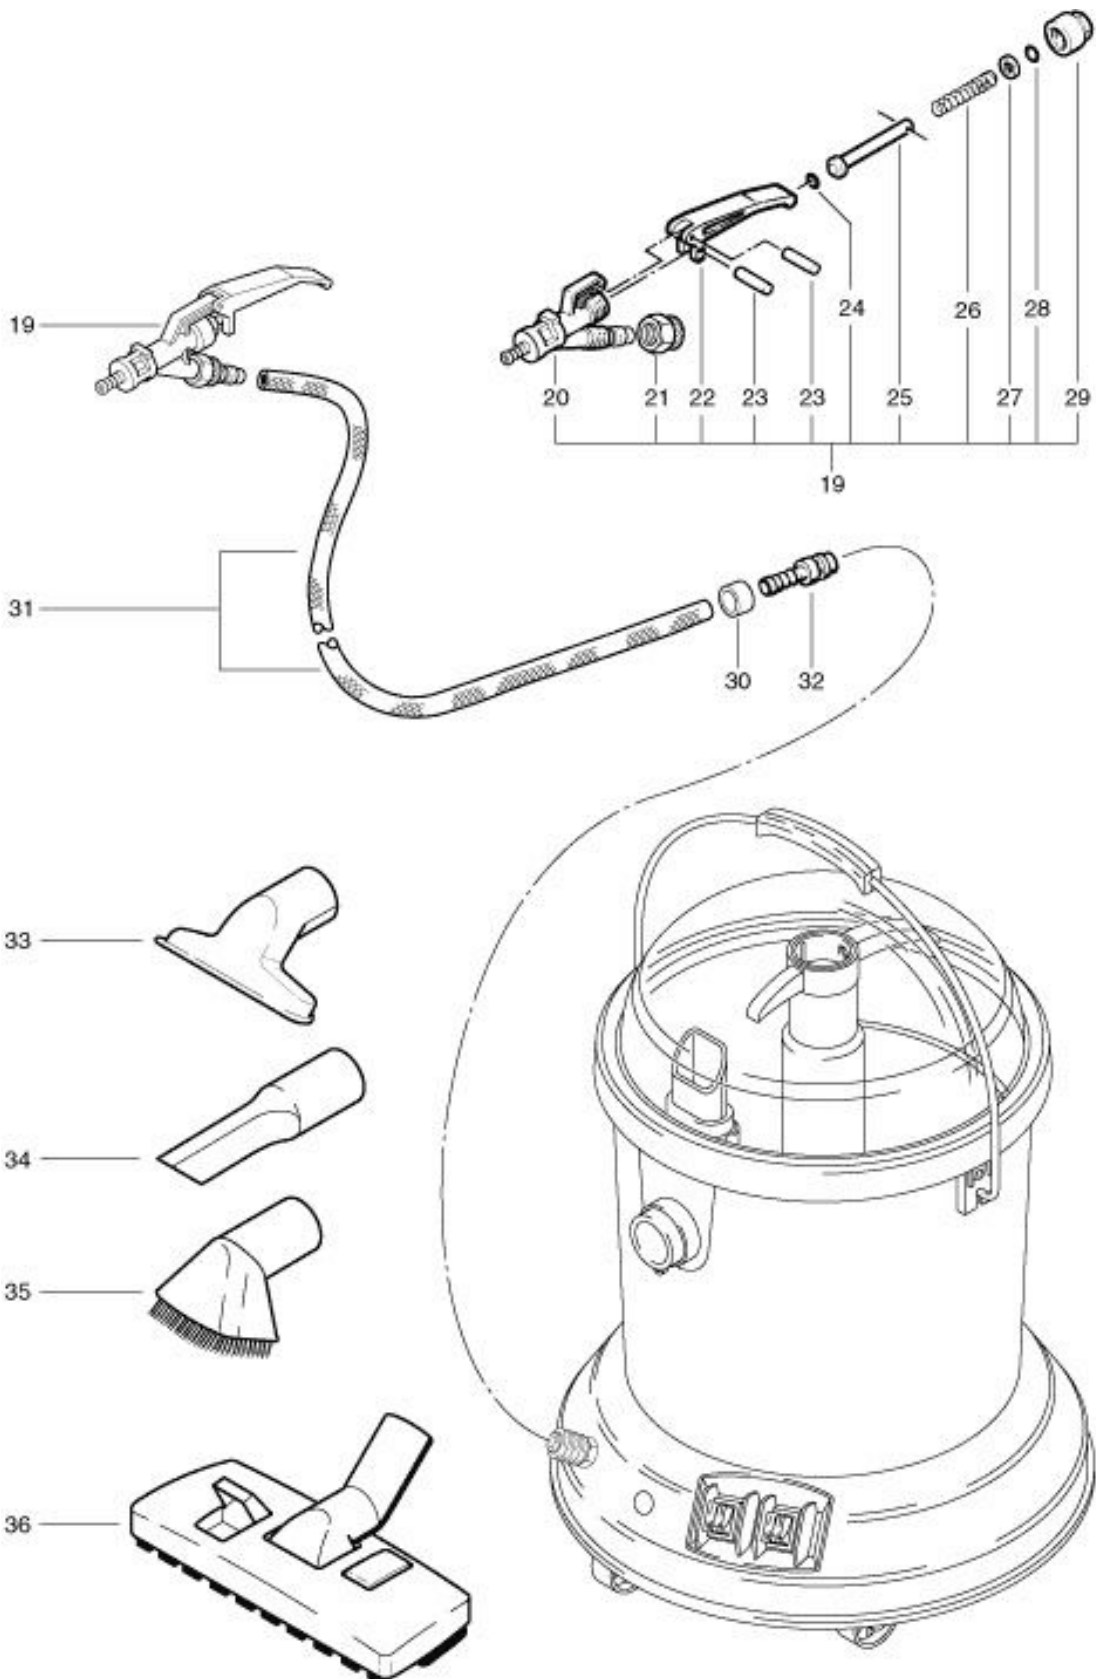

**Home-Cleaner
Tool set**

As at: 05/24/08 Time:06:35

Home-Cleaner

Tool set

As at: 05/24/08 Time:06:35

Pos.	Description	Reference
19	Spraying valve with fitting including Items 2-5	900.681
20	Valve body	P...681 A
21	Cup nut	P...523 H
22	Lever	P...681 C
23	Cyl. Pin Ø 1,5x14,5 mm	P...681 K
24	O-ring Ø 5,23 mm	P...681 F
25	Valve pin	P...681 D
26	Valve spring	P...681 E
27	Washer M 5	P...497 G
28	O-ring Ø 5 mm	P...681 G
29	Cap nut	P...681 B
30	Locking sleeve Ø 10 mm	900.167
31	Sprühschlauch 6/8x2420 mm	900.666
32	Male connector	P...501 D
33	Upholstery tool	645.004
34	Crevice tool	645.006
35	Brush nozzle	645.005
36	Carpet hardfloor tool	645.103