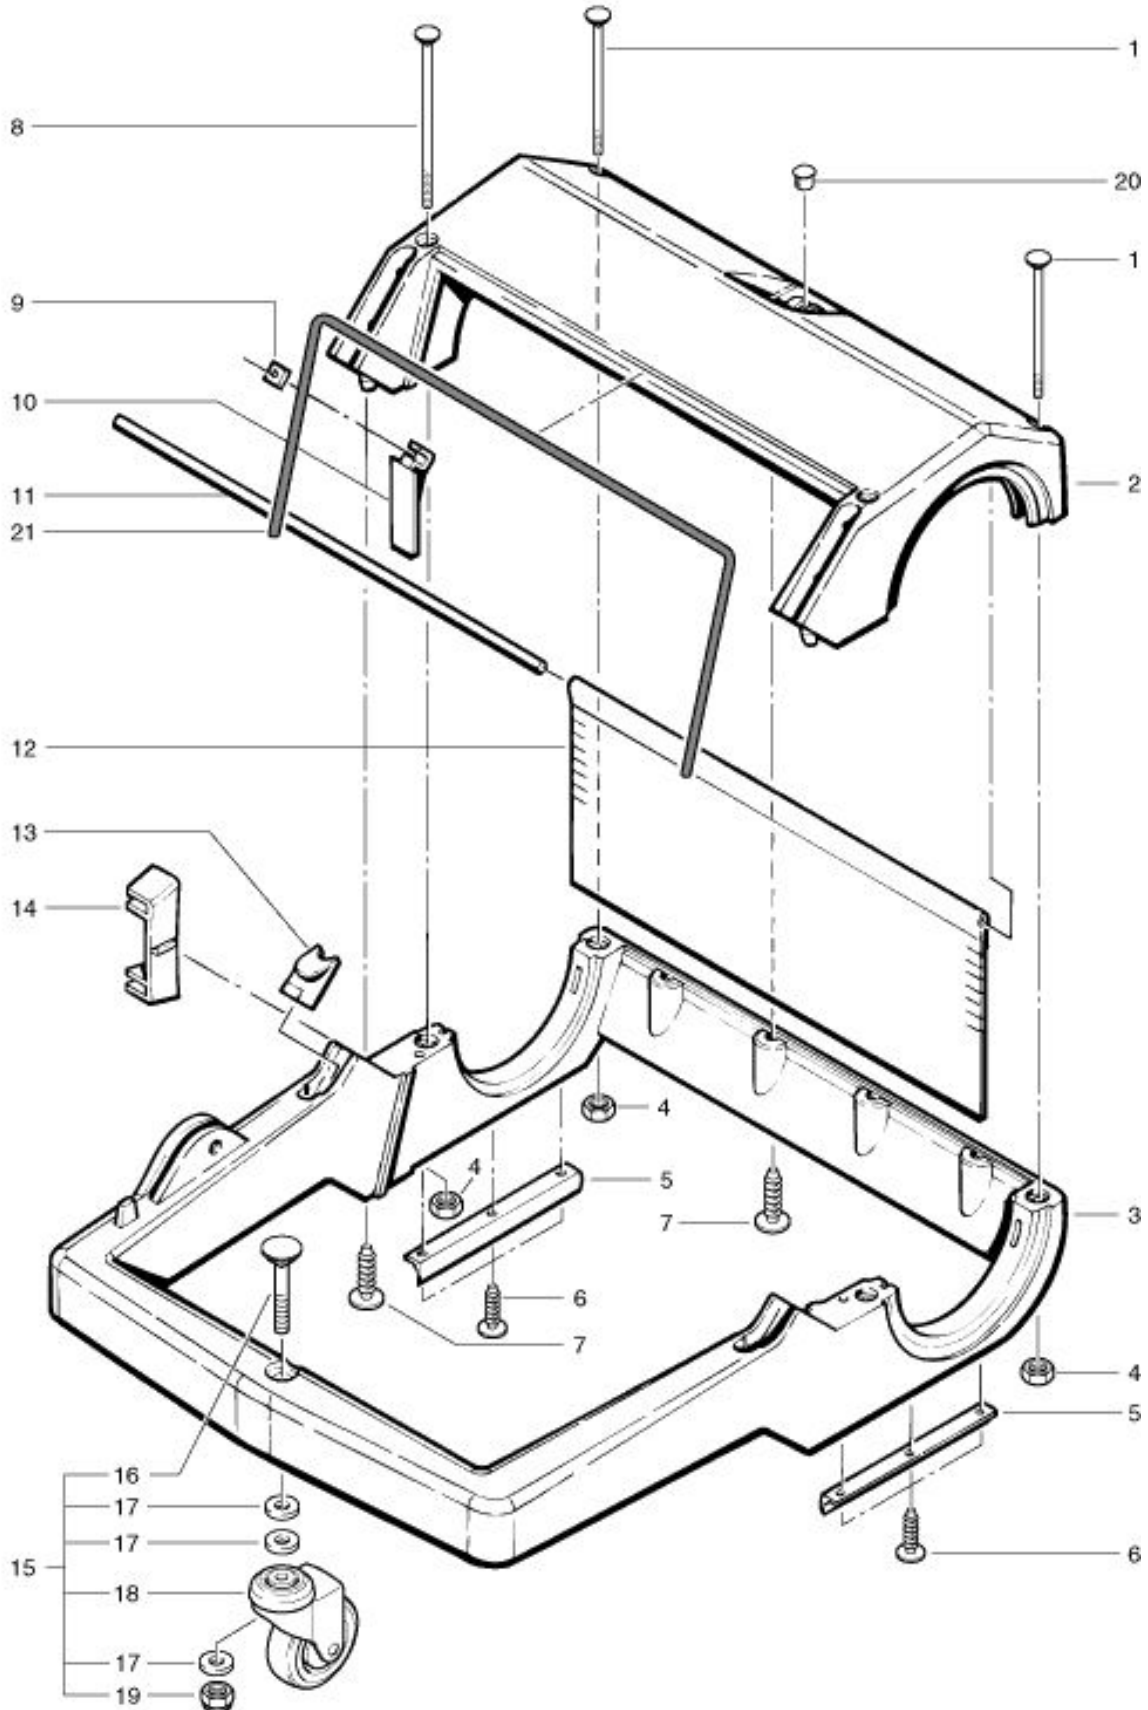

HS 700 S Chassis

As at: 05/28/08 Time:04:13

HS 700 S

Chassis

As at: 05/28/08 Time:04:13

Pos.	Description	Reference
01	Screw M 6x110 mm	P...481H
02	Rear housing	077.112
03	Main frame	077.111
04	Hexagon screw M 6	P...490D
05	Short seal	077.137
06	PT-screw 50x16 mm	P...516H
07	PT-screw 60x20 mm	P...516M
08	Screw M 6x140 mm	P...481I
09	Nut M 6	P...495H
10	Nut support	077.114
11	Rear floor seal	077.135
12	Stopp-nut M 10	077.130
13	Support for pushbar	077.140
14	Belt guide	077.142
15	Castor complete including Items 16-19	077.144
16	Screw M 10x75 mm	P...481J
17	Washer dm 10,5 mm	P...496T
18	Castor	077.145
19	Stopp-nut M 10	P...492Q
20	Cover	P...171R
21	Seal	P...171S