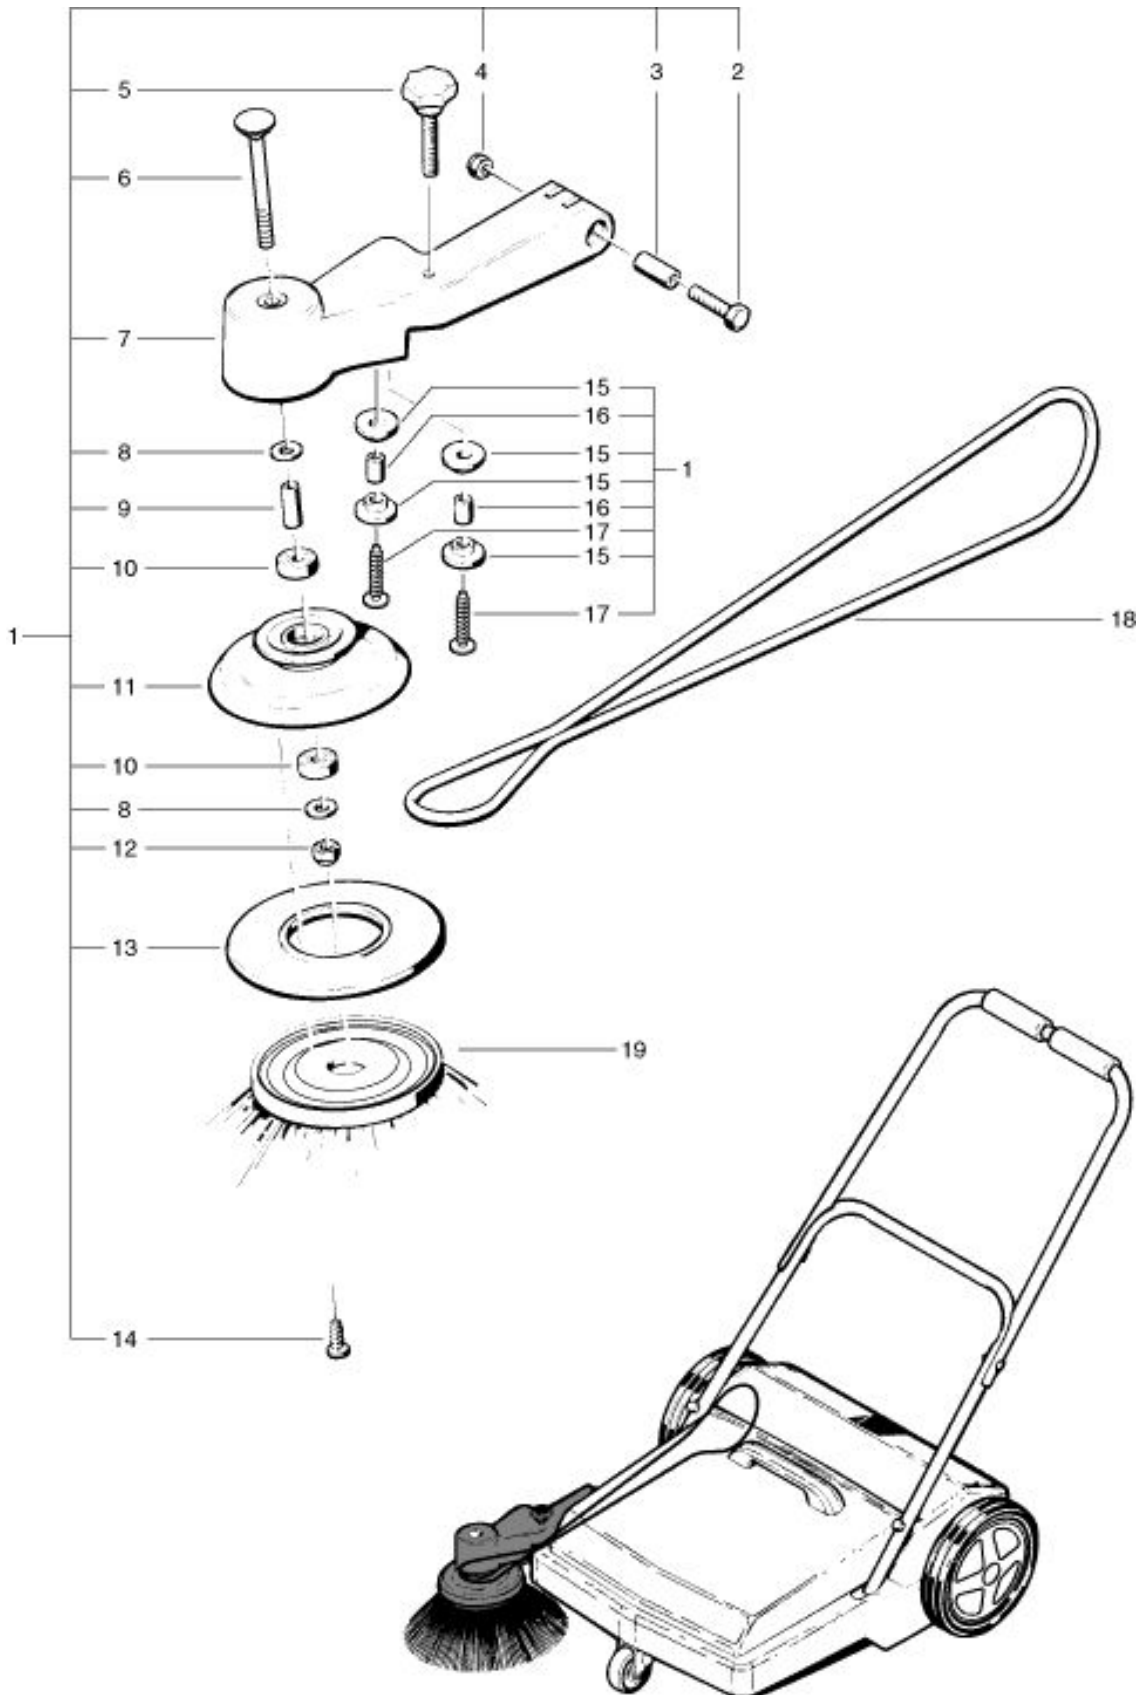

HS 700 S
Sidebroom

As at: 05/28/08 Time:04:14

HS 700 S

Sidebroom

As at: 05/28/08 Time:04:14

Pos.	Description	Reference
01	Sidebroomarm complete including Items 2-17	077.700
02	Hexagon srew M 8x40 mm	P...471N
03	Spacer	077.708
04	Stopp-nut M 8	P...492H
05	Knob for adjustment	077.710
06	Screw M 10x110 mm	P...481K
07	Sidebroom arm	077.705
08	Washer dm 10,5 mm	P...496T
09	Spacer	077.730
10	Bearing	P...316I
11	Sidebroom cover	077.735S
12	Stopp-nut M 10	P...492Q
13	Sidebroom bumper	077.736S
14	PT-screw 50x16 mm	P...516H
15	Belt guide	077.722
16	Spacer	077.725
17	PT-screw 60x35 mm	P...516I
18	Belt	077.750
19	Sidebroom	077.740