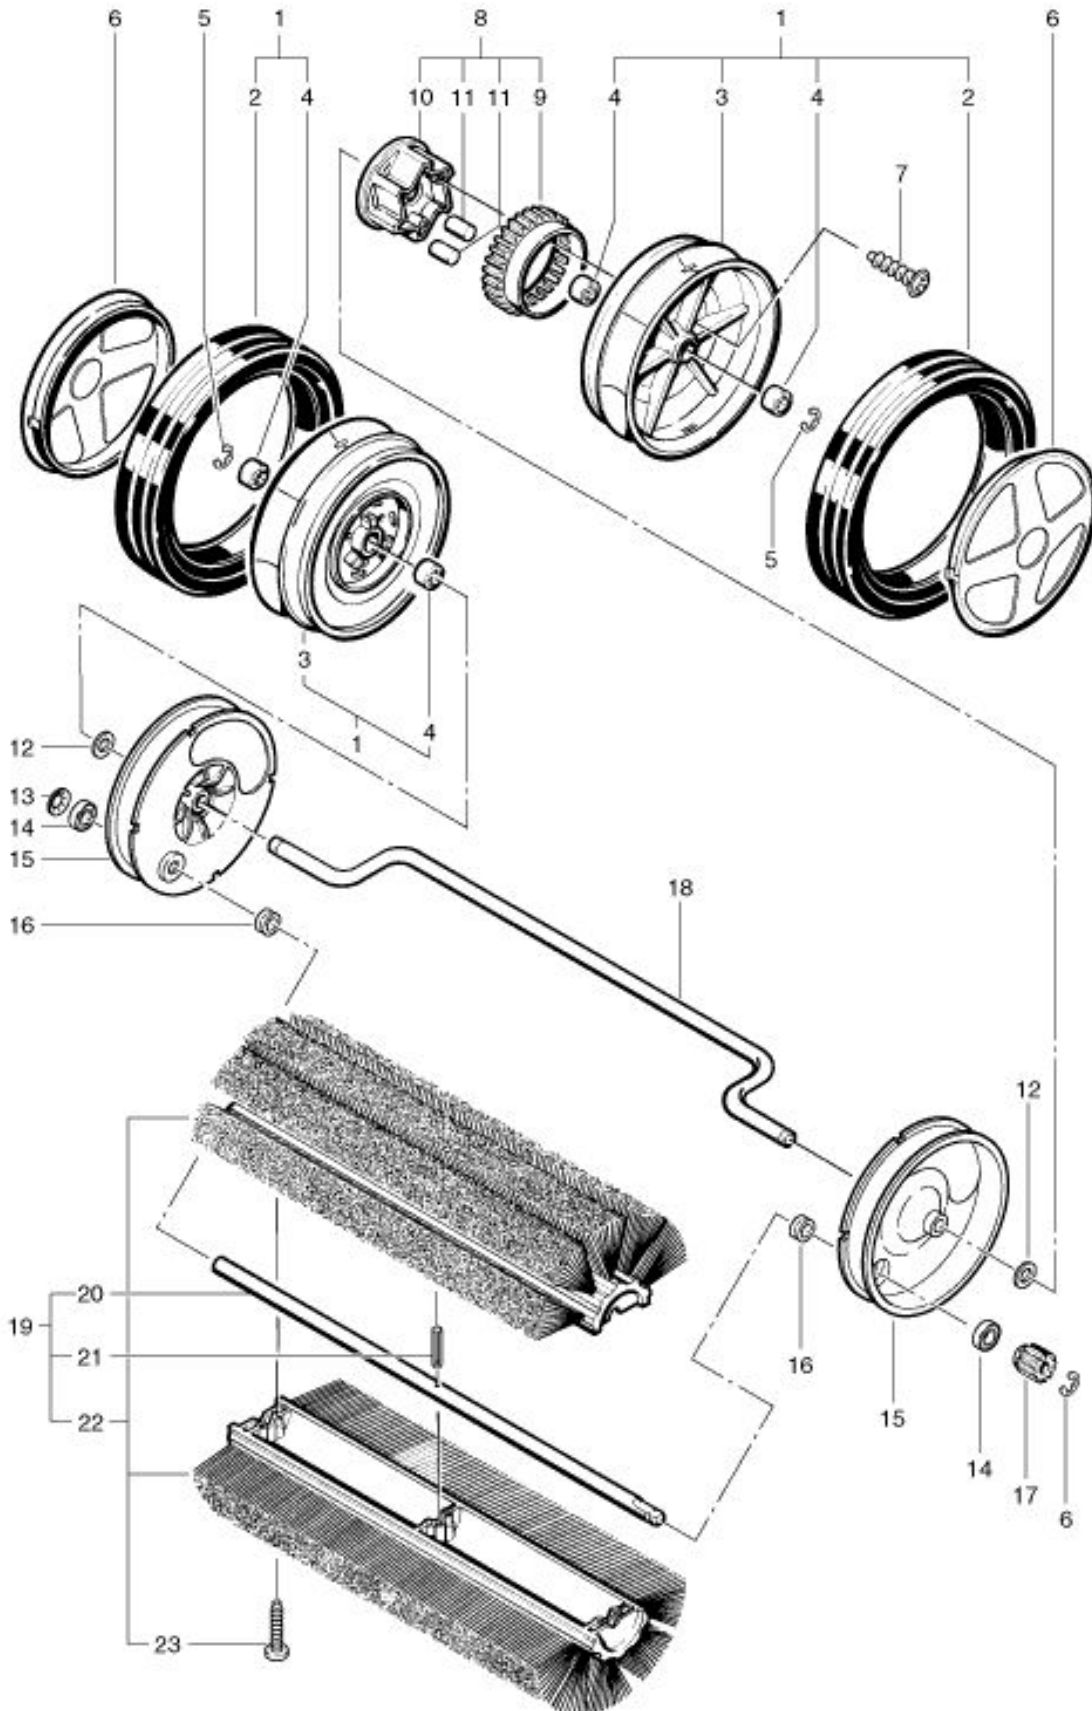

HS 700 S Wheel

As at: 05/28/08 Time:04:15

HS 700 S

Wheel

As at: 05/28/08 Time:04:15

Pos.	Description	Reference
01	Wheel complete including Items 2-4	077.260
02	Tire	077.262
03	Wheel	077.265
04	Bearing wheel	077.267
05	Retaining ring dm 8 mm	P...498M
06	Hup cap	077.255
07	PT-screw 60x20 mm	P...516L
08	Drive complete including Items 9-11	077.266
09	Gear rim (48)	077.246
10	Pirot hub	077.231
11	Driving roll	077.234
12	Washer	P...497S
13	Clamping ring	P...498P
14	Ball bearing	P...316I
15	Wheel	077.250
16	Bearing wheel	077.267
17	Annular gear (12)	077.253
18	Axle	077.268
19	Main broom complete including Items 20-23	077.269
20	Brush axle	077.276
21	Pin 6x30 mm	P...512K
22	Main broom (2 pieces) Ø 197 mm	077.270
23	PT-screw 50x30 mm	P...516N