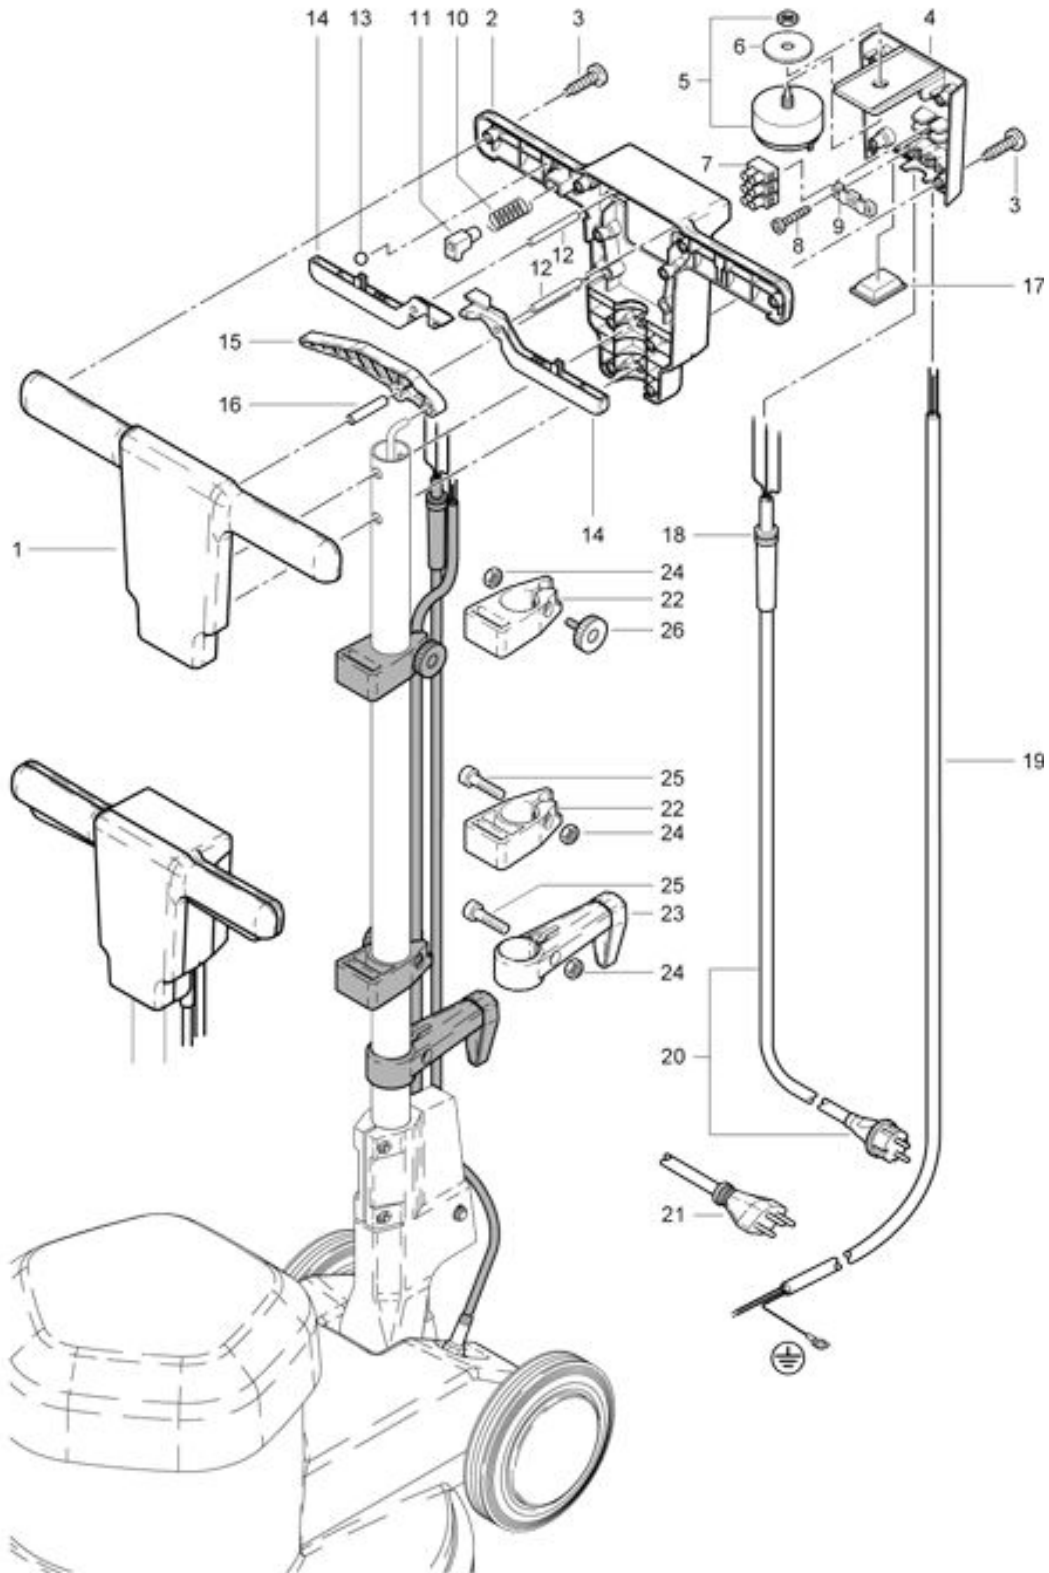

PowerDisc 160
Top part front side

As at: 05/28/08 Time:02:08

PowerDisc 160

Top part front side

As at: 05/28/08 Time:02:08

Pos.	Description	Reference
01	Top part front side	741.201
02	Top part back side	741.202
03	PT-screw KA 50x25	P...515 L
04	Connection box	741.310
05	Switch	6650454
06	Washer Ø 12x37x3	P...496
07	Hose clamp	P...383 N
08	PT screw KA 50x18	P...516 Q
09	Cable clamp	742.321
10	Belt	742.209
11	Security switch	742.208
12	Straight pin Ø 6x50	P...512 M
13	Ball Ø 8 mm	6440641
14	Switch handle	741.204
15	Shaft adjustment lever	741.207
16	Straight pin Ø 8x40	P...512 P
17	Cover black	741.216
18	Antikink sleeve	660.011.014
19	Cable-tree	720.312
20	Mains cable 12,5 m VDE	656711039
21	Mains cable 12,5 m SEV	65671103901
22	Solution tank holder	4711231
23	Cable hook	3711029
24	Hexagon nut M 6	P...490 D
25	Hexagon socket screw M 6x25	P...486 T
26	Millet screw M 6x25	6321596