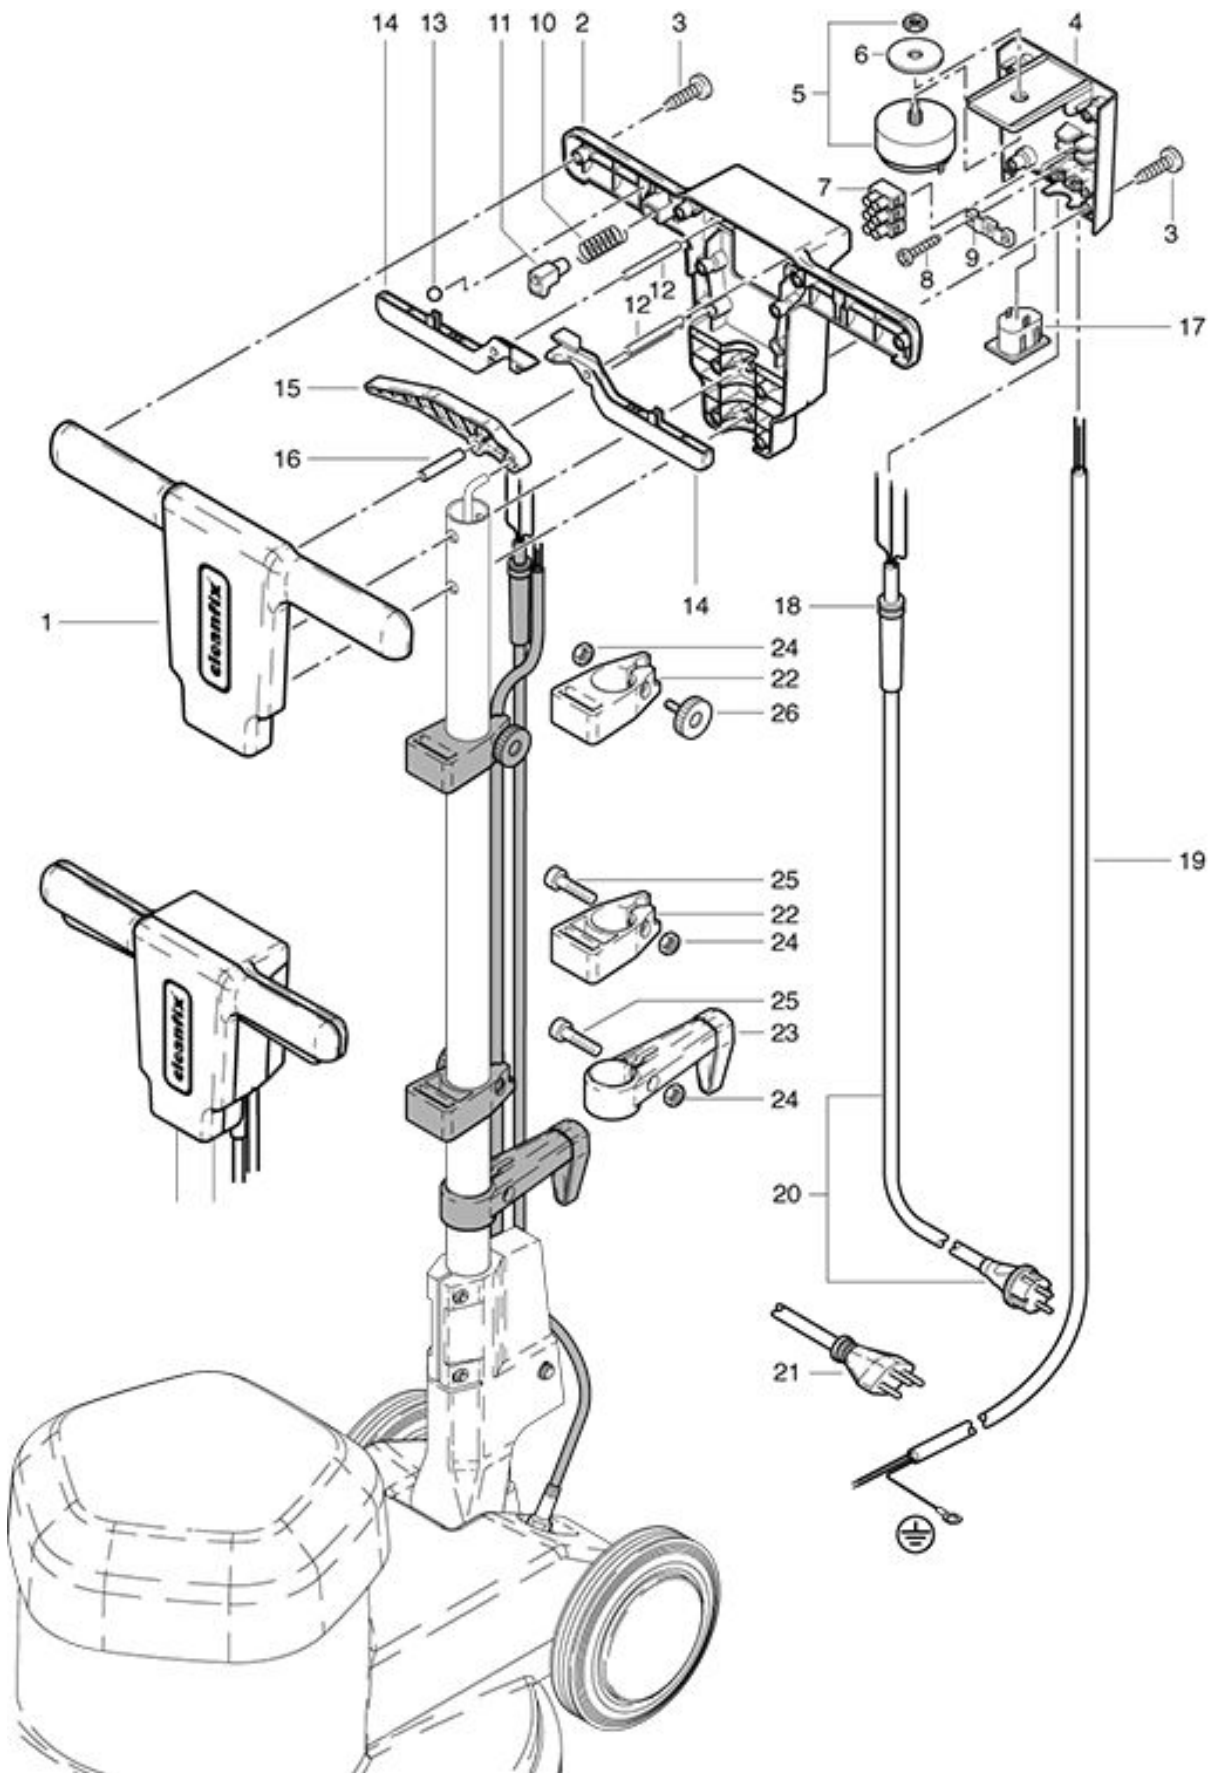

PowerDisc High-Speed 400
Top part front side

As at: 05/28/08 Time:03:06

PowerDisc High-Speed 400

Top part front side

As at: 05/28/08 Time:03:06

Pos.	Description	Reference
01	Top part front side	741.201
02	Top part back side	741.202
03	PT-screw KA 50x25	P...515 L
04	Connection box	741.310
05	Switch	6650454
06	Washer Ø 12x37x3	P...496
07	Hose clamp	P...383 N
08	PT screw KA 50x18	P...516 Q
09	Cable clamp	742.321
10	Belt	742.209
11	Security switch	742.208
12	Straight pin Ø 6x50	P...512 M
13	Ball Ø 8 mm	6440641
14	Switch handle	741.204
15	Shaft adjustment lever	741.207
16	Straight pin Ø 8x40	P...512 P
17	Socket for external tools	P...380 B
18	Antikink sleeve	660.011.014
19	Cable-tree	720.312
20	Mains cable 12,5 m VDE	656711039
21	Mains cable 12,5 m SEV	65671103901
22	Solution tank holder	4711231
23	Cable hook	3711029
24	Hexagon nut M 6	P...490 D
25	Hexagon socket screw M 6x25	P...486 T
26	Millet screw M 6x25	6321596