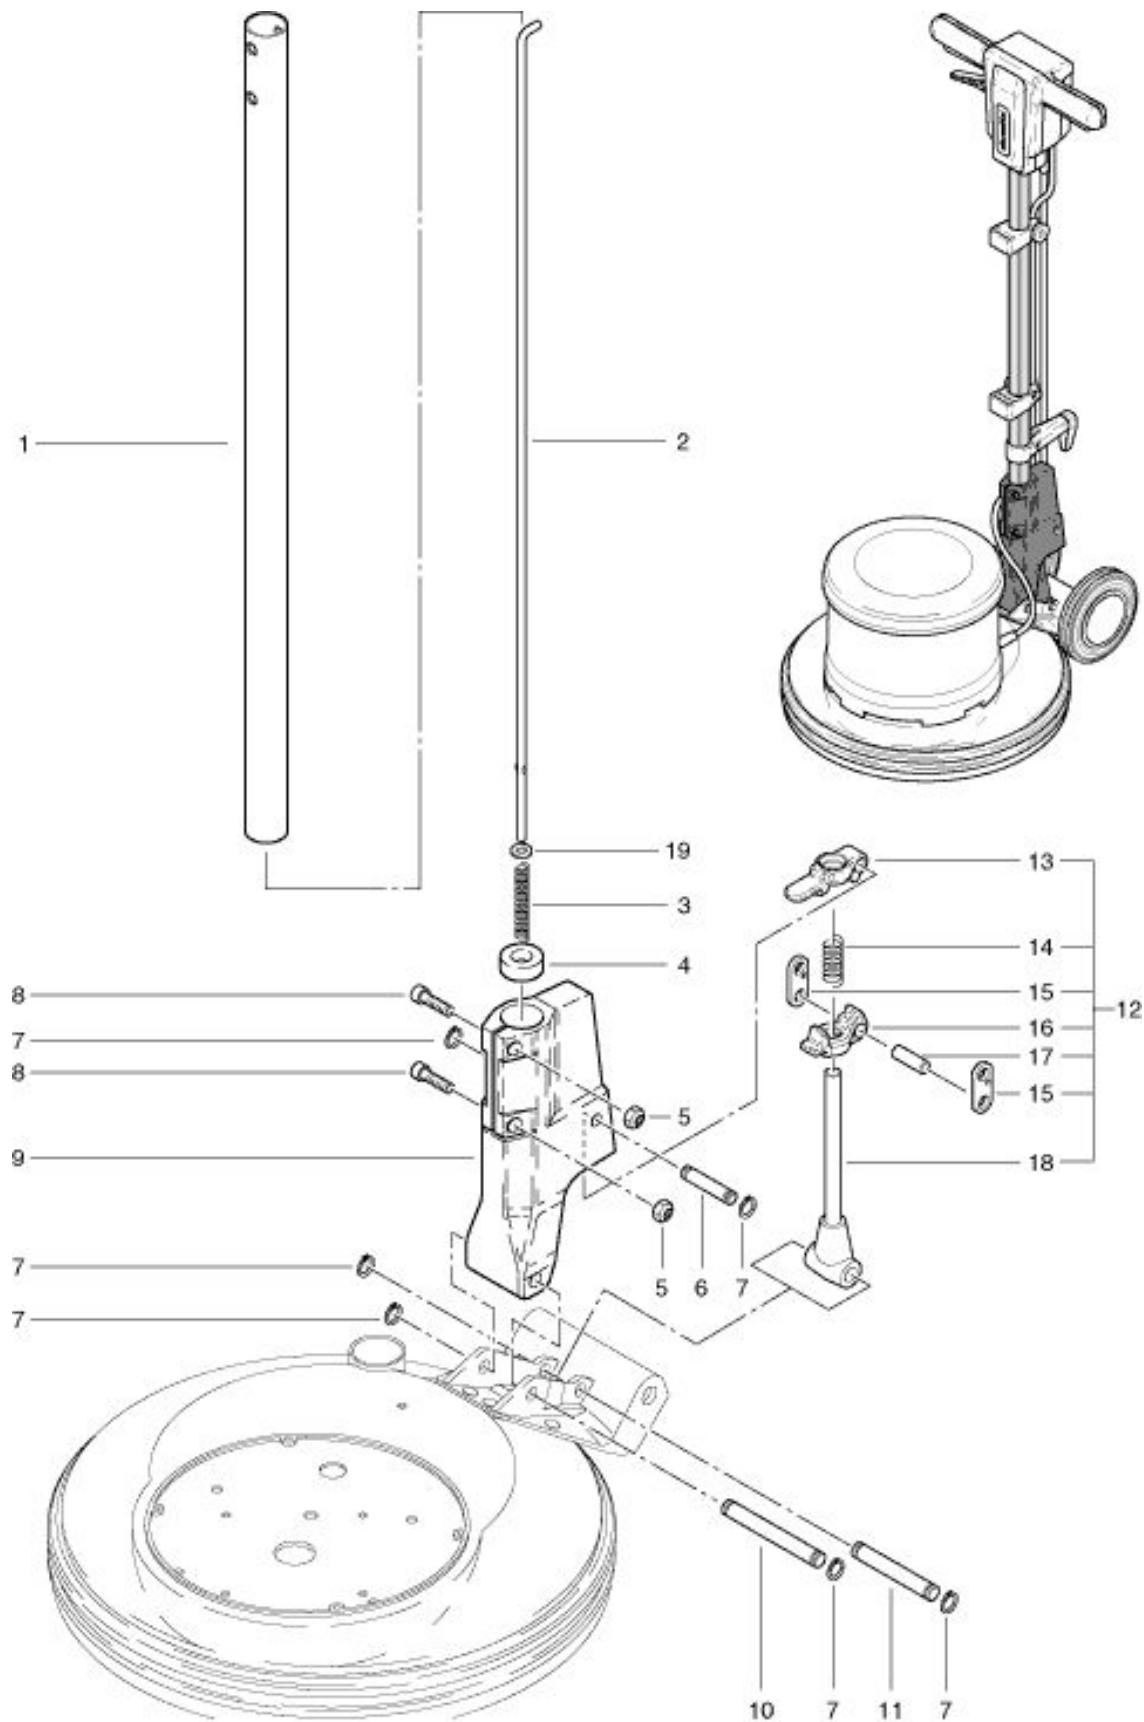

R 44-120
Shaft adjuster

As at: 05/28/08 Time:03:14

R 44-120

Shaft adjuster

As at: 05/28/08 Time:03:14

Pos.	Description	Reference
01	Shaft tube	742.410 L
02	Rod	742.212 L
03	Compressing spring	634711031
04	Guide sleeve	623711022
05	Nut M 6	P...493 K
06	Axle 10x50	672711018
07	Retaining washer	P...499 Q
08	Screw M 6x22	P...486 X
09	Shaft adjustment unit	741.260
10	Axle	672711016
11	Axle	672711017
12	Shaft adjuster, complete including Items 13-18	2711133
13	Adjuster long	3711236
14	Compressing spring	634711020
15	Holder	4711014
16	Adjuster short	3711237
17	Axle 10x29	672711019
18	Adjuster shaft	741.270
19	Washer M 6	P...496 K