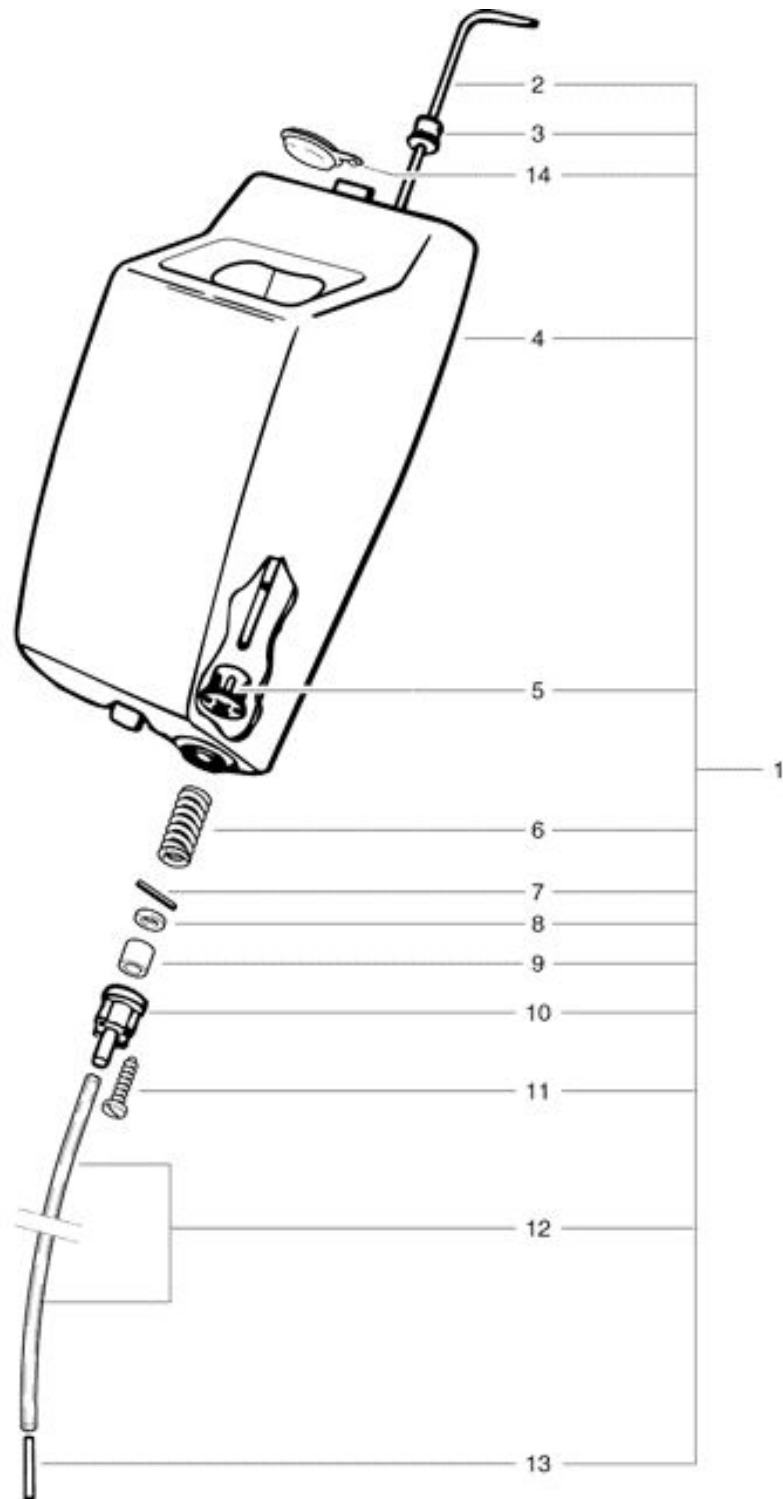

R 44-120
Solution tank

As at: 05/28/08 Time:03:14

R 44-120

Solution tank

As at: 05/28/08 Time:03:14

Pos.	Description	Reference
01	Solution tank, complete including Items 2-14	719000
02	Operating handle	719110
03	Ignition distributor cap	6605211
04	Solution tank	719100
05	Valve body, top	4112144
06	Compression spring	634112285
07	Straight pier 3x24	P...512 N
08	Washer M4	P...496 D
09	Buffer sleeve	6475158
10	Valve body, bottom	4112143
11	Sheet metal screw 3,5x38	P...483 N
12	Plastic hose	3112286
13	Tube	675112152
14	Cover	300731