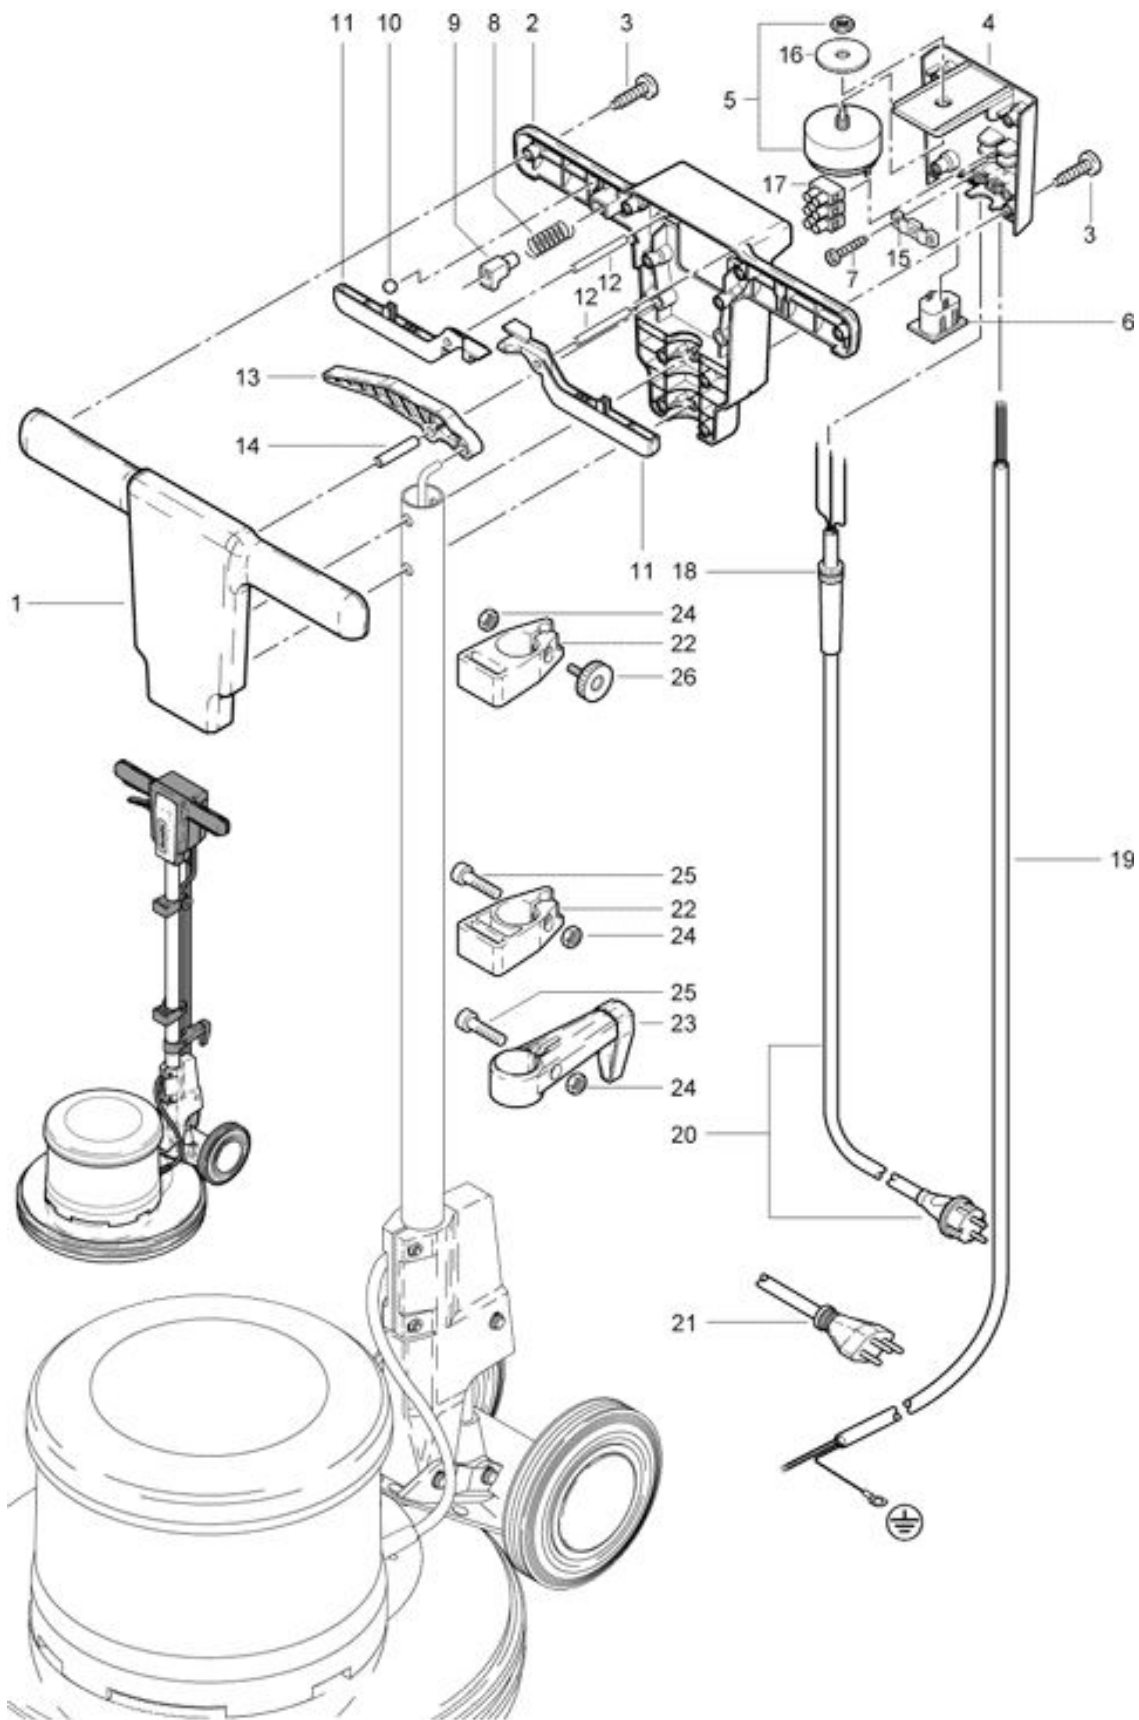

R 44-120  
Top part front side

As at: 05/28/08 Time:03:15

### Top part front side

As at: 05/28/08 Time:03:15

<b>Pos.</b>	<b>Description</b>	<b>Reference</b>
01	Top part front side	741.201
02	Top part back side	741.202
03	PT-screw KA 50x25	P...515 L
04	Connection box	741.310
05	Switch	6650454
06	Socket for external tools	P...380 B
07	PT screw KA 40x25	P...516 O
08	Belt	742.209
09	Security switch	742.208
10	Ball Ø 8 mm	6440641
11	Switch handle	741.204
12	Straight pin ø 6x50	P...512 M
13	Shaft adjustment lever	741.207
14	Straight pin ø 8x40	P...512 P
15	Cable clamp	742.321
16	Washer Ø 12x37x3	P...496
17	Hose clamp	P...383 N
18	Antikink sleeve	660011014
19	Cable-tree	742.313
20	Mains cable 12,5m VDE	656711039
21	Mains cable 12,5m SEV	65671103901
22	Solution tank holder	4711231
23	Cable hook	3711029
24	Hexagon nut M 6	P...490 D
25	Hexagon socket screw M 6x25	P...486 T
26	Millet screw M 6x25	6321596