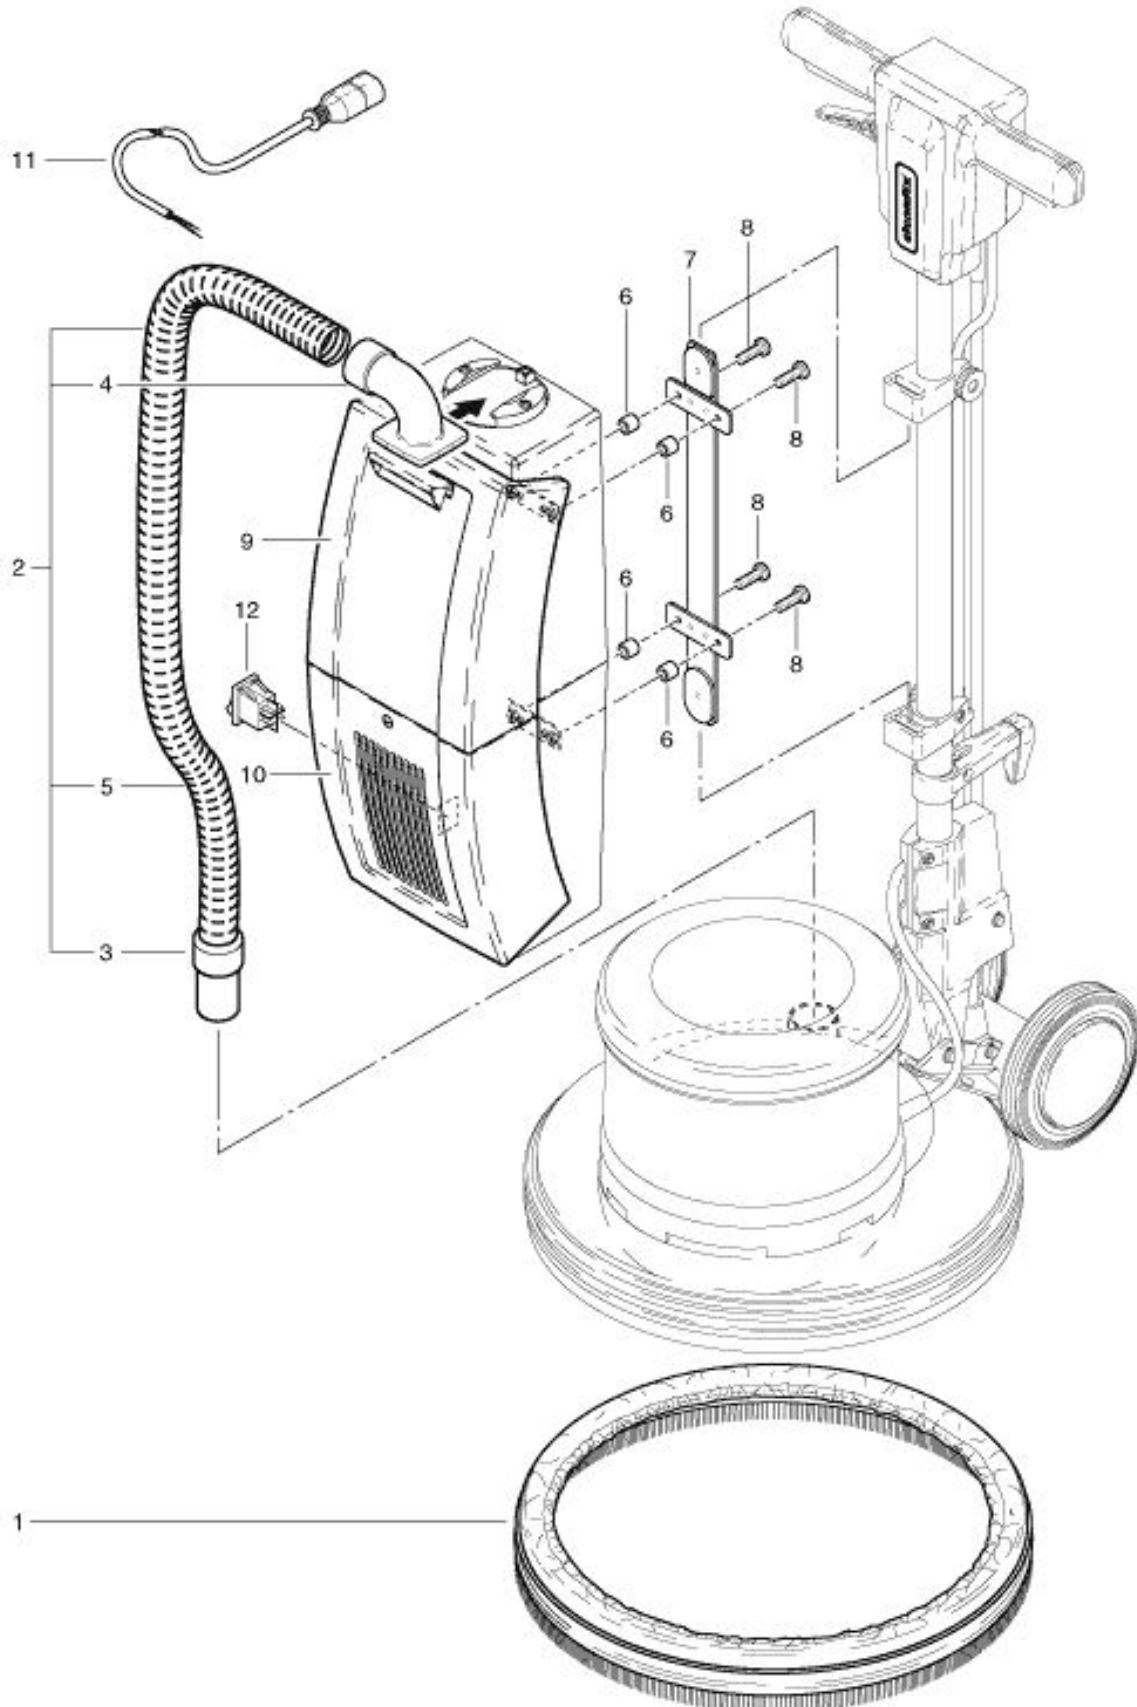

**R 44-120
Vacuum**

As at: 05/28/08 Time:03:15

R 44-120

Vacuum

As at: 05/28/08 Time:03:15

Pos.	Description	Reference
01		747.650
02	Suction hose complete, including items 3,4+5	780.930
03	Hose end connector 32 mm	P...562 C
04	Hose end connector	025.071
05	Suction hose	P...559
06	Distance piece 5x10x10	P...509 F
07	Support	780.942
08	Screw M 5x20	P...476 F
09	Dust-cover complet	025.111 L
10	Filter-cover preassembled	025.242 L
11	Electrical connection	780.937
12	Tumbler switch LED	P...240 F