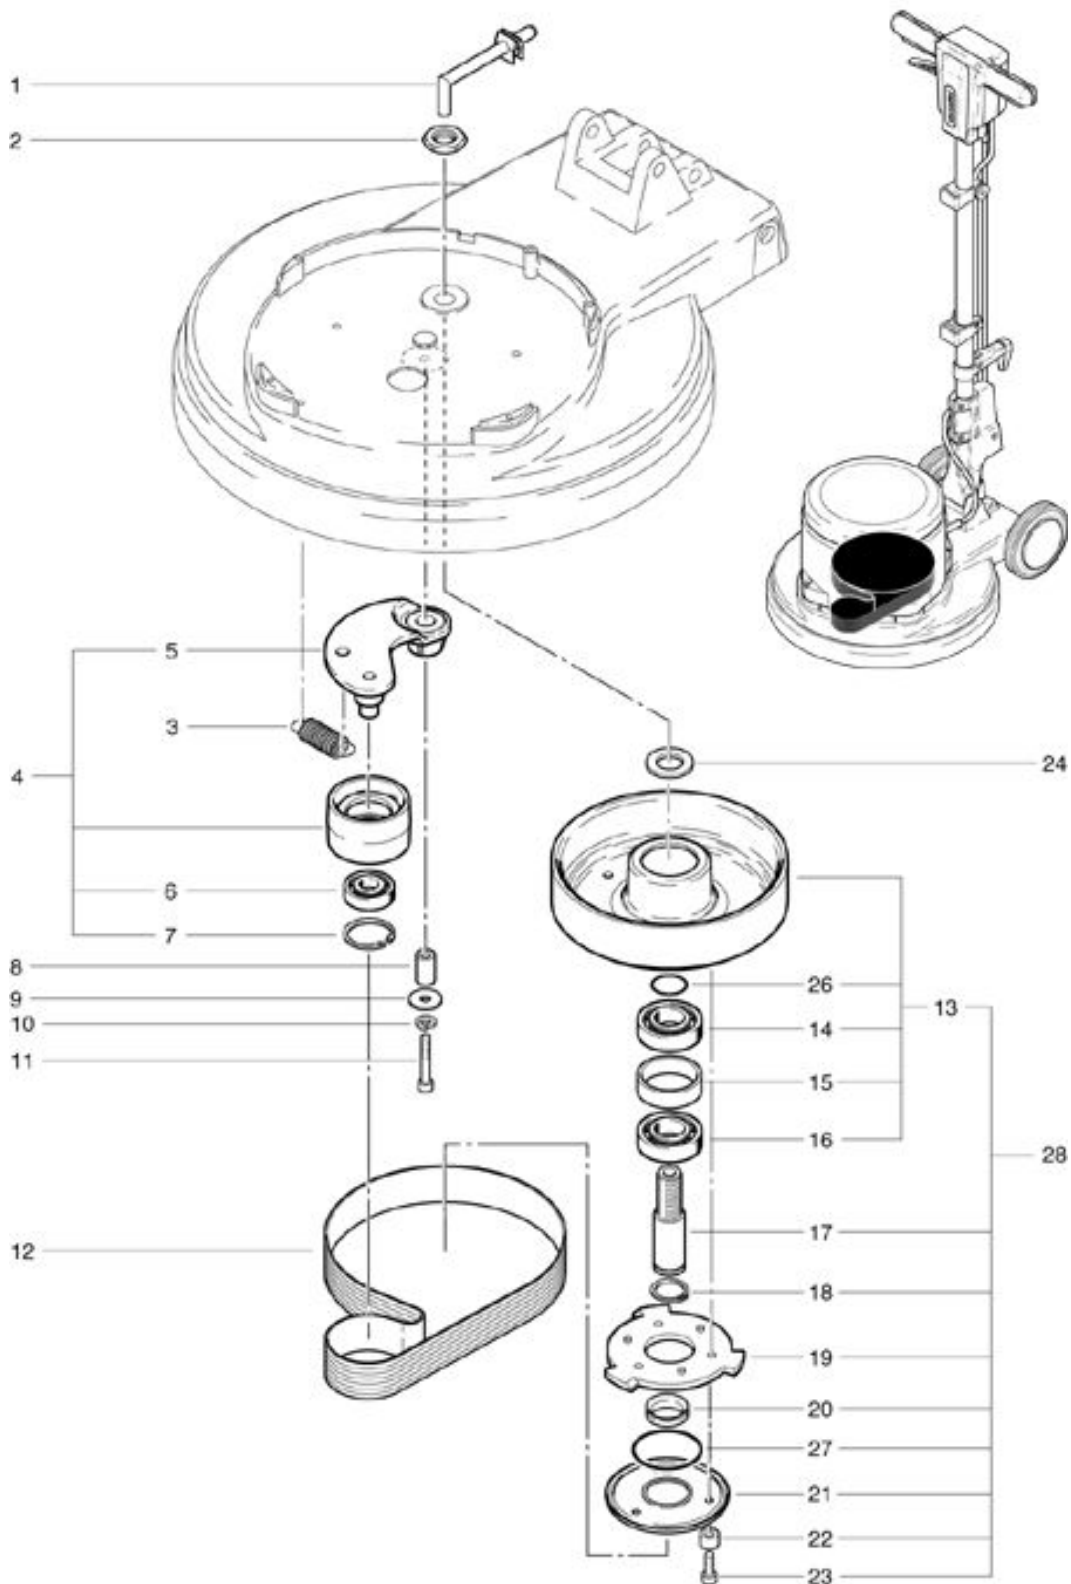

R44-180 / 120V Driving pieces

As at: 05/28/08 Time:03:20

R44-180 / 120V

Driving pieces

As at: 05/28/08 Time:03:20

Pos.	Description	Reference
01	Solution tube	742.064
02	Nut	604611507
03	Belt tensioner	635611363
04	Belt tension pulley compl.	742.100
05	Tensioner axle	742.136
06	Ball bearing	P...316 O
07	Retaining washer	P...513 G
08	Sleeve	742.135
09	Washer M8	P...496 Q
10	Lock washer M 8	P...498 N
11	Hexagon screw M 8x45	P...487 T
12	Poly-V belt	6390520
13	Drive pulley complete including Items 14-16+26	742.130
14	Ball bearing	P...316 P
15	Washer	3611851
16	Ball bearing	P...316 Q
17	Main shaft	741.125
18	Retaining washer	P...513 D
19	Star wheel	742.141
20	V-formed ring	P...343 A
21	Brush support	742.128
22	Distance ring 6x8/4 mm	742.129
23	Hexagon screw M 6x20	P...487 S
24	Washer	430.151
26	O-ring 25x2.62	P...964 A
27	O-ring 52x2.62	P...964 B
28	Belt wheel pre-mounts	742.126