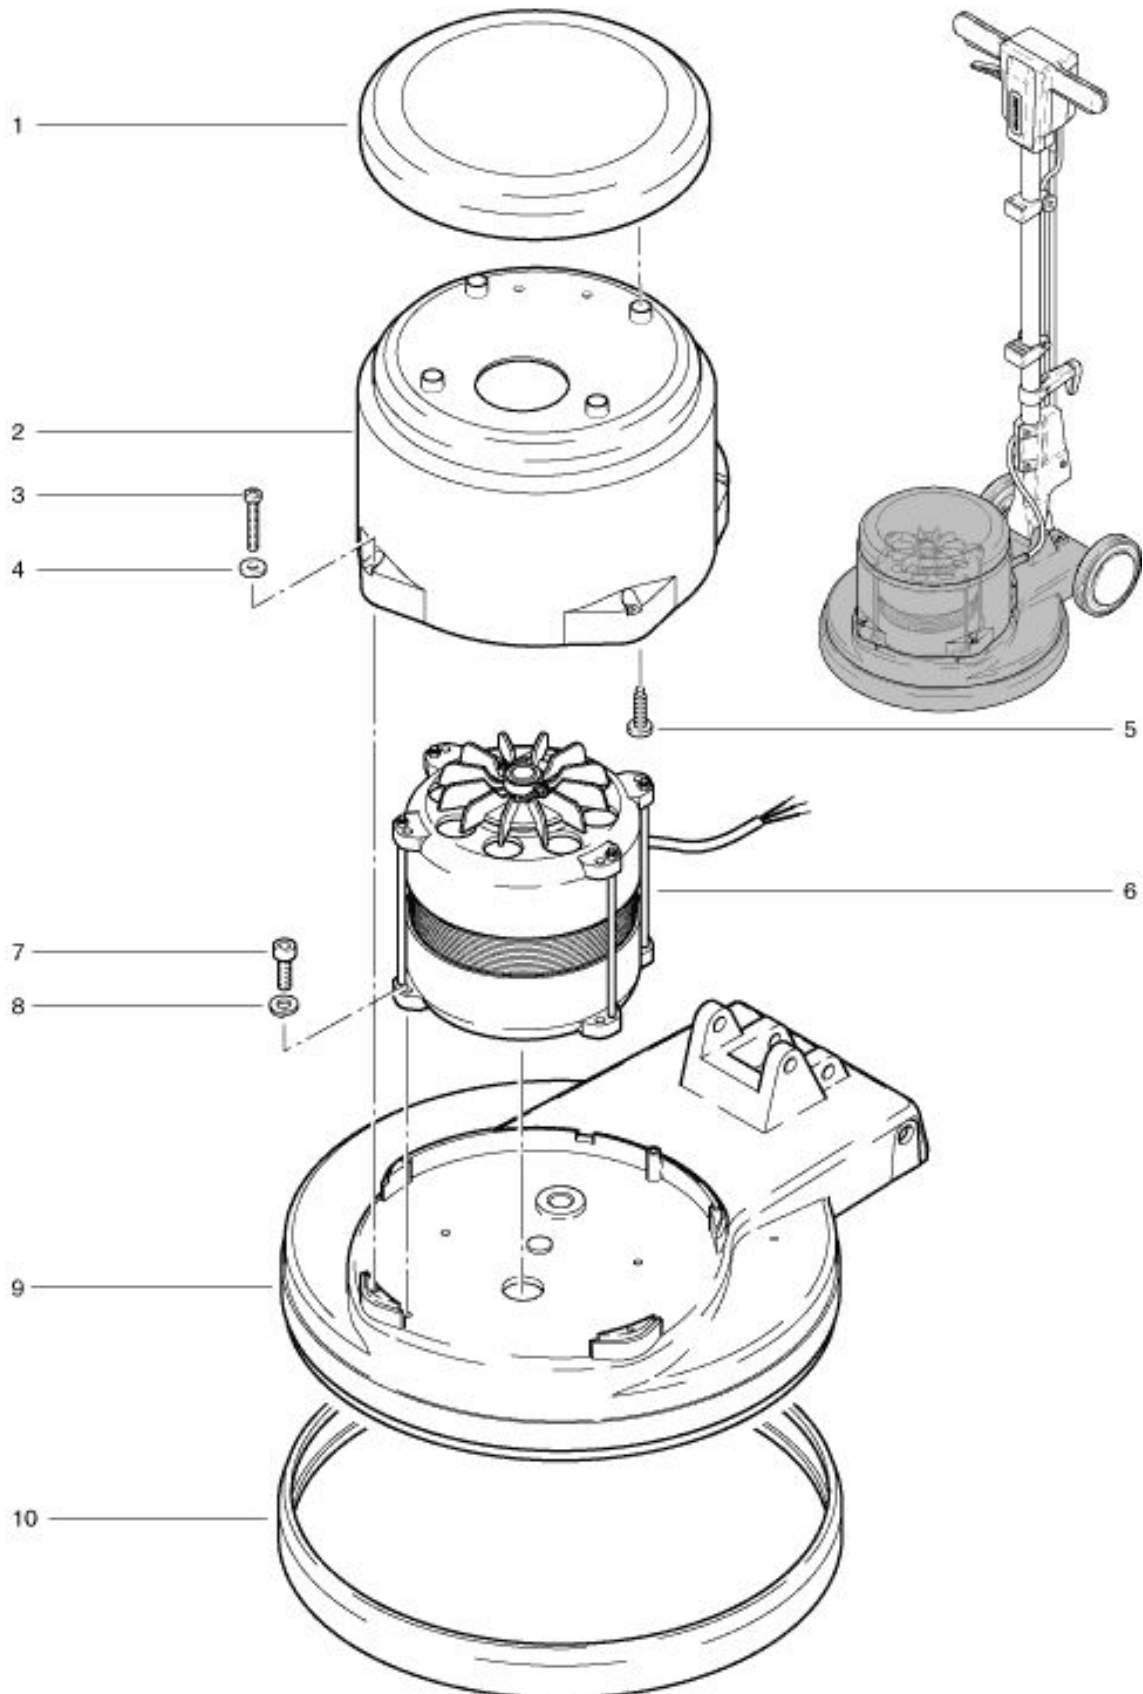

**R44-180 / 120V  
Motor**

As at: 05/28/08 Time:03:22

## R44-180 / 120V

### Motor

As at: 05/28/08 Time:03:22

<b>Pos.</b>	<b>Description</b>	<b>Reference</b>
01	Red cap	742.067
02	Motor housing	742.063
03	Pan-Head screw 5x30	P...476 I
04	Washer M 5	P...497 V
05	PT screw KA 50x25	P...515 L
06	Motor complete 120 V 60 Hz	742.121 A
07	Hexagon socket screw M 6x25	P...486 T
08	Lock washer M 6	P...498 U
09	Lower housing	742.055
10	Buffer for housing	742.053