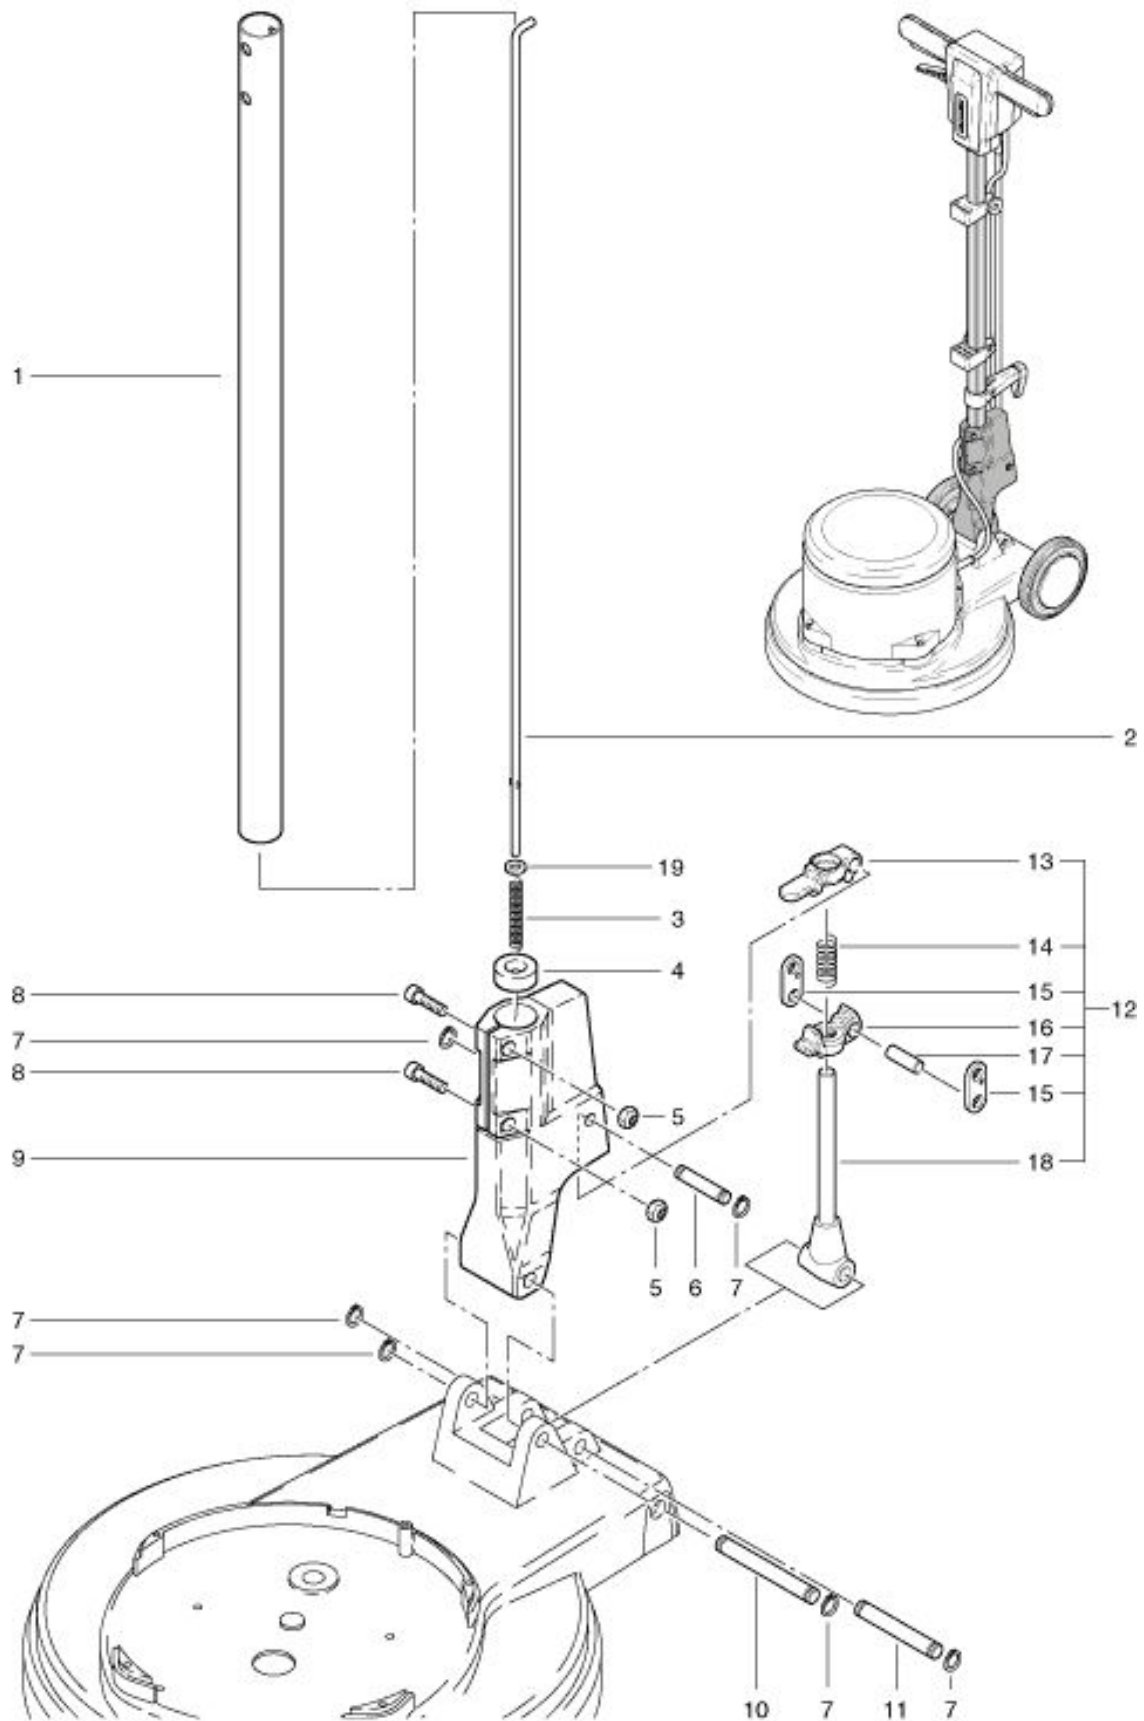

R44-180 / 120V
Shaft adjuster

As at: 05/28/08 Time:03:22

R44-180 / 120V

Shaft adjuster

As at: 05/28/08 Time:03:22

Pos.	Description	Reference
01	Shaft tube	742.410 L
02	Rod	742.212 L
03	Compressing spring	634711031
04	Guide sleeve	623711022
05	Nut M 6	P...490 D
06	Axle 10x50	672711018
07	Retaining washer	P...499 Q
08	Screw M 6x25	P...486 T
09	Shaft adjustment unit	741.260
10	Axle	672711016
11	Axle	672711017
12	Shaft adjuster, complete including Items 13-18	2711133
13	Adjuster long	3711236
14	Compressing spring	634711020
15	Holder	4711014
16	Adjuster short	3711237
17	Axle 10x29	672711019
18	Adjuster shaft	741.270
19	Washer M 6	P...496 K