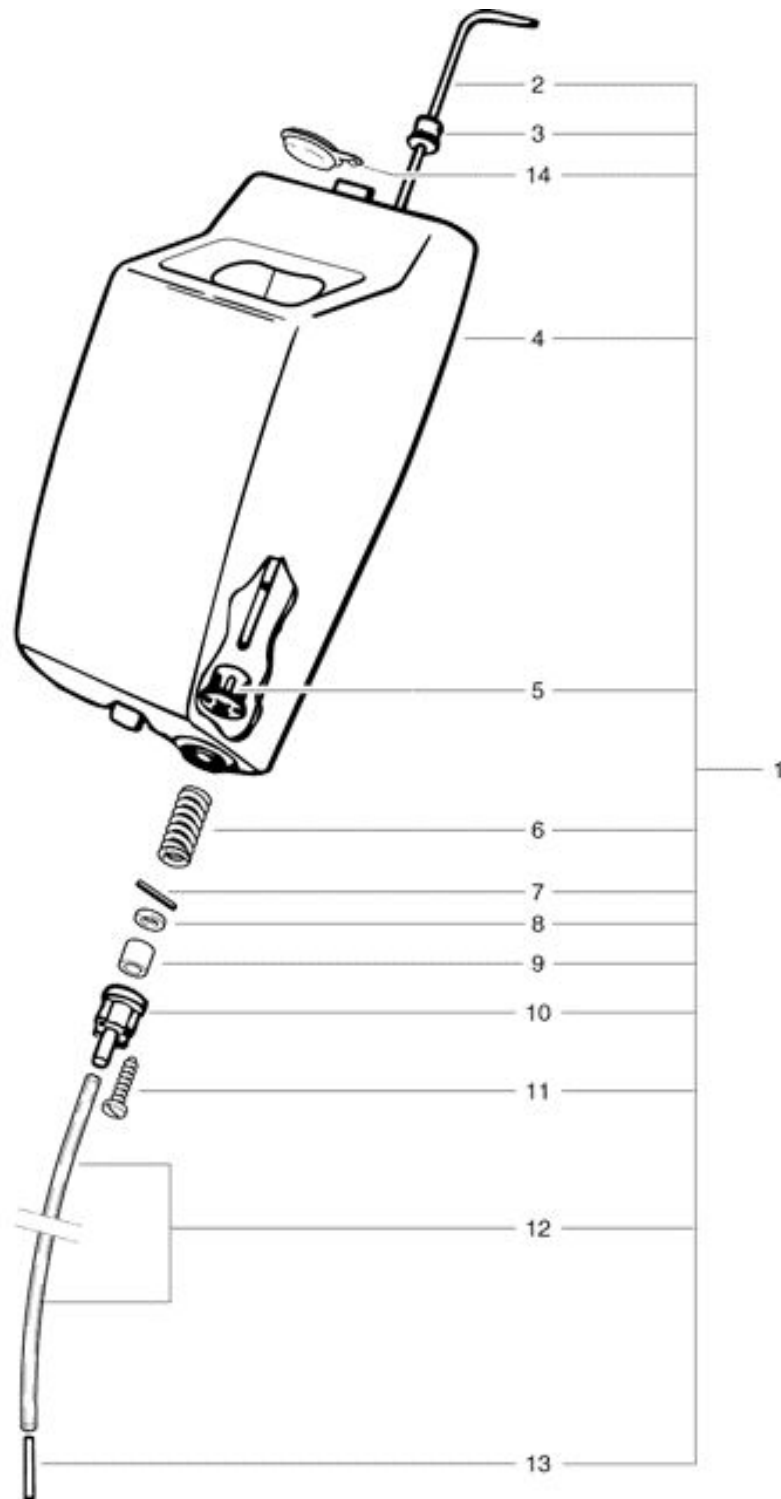

R44-180 / 120V
Solution tank

As at: 05/28/08 Time:03:23

R44-180 / 120V

Solution tank

As at: 05/28/08 Time:03:23

Pos.	Description	Reference
01	Solution tank, complete including Items 2-14	719000
02	Operating handle	719110
03	Ignition distributor cap	6605211
04	Solution tank	719100
05	Valve body, top	4112144
06	Compression spring	634112285
07	Straight pier 3x24	P...512 N
08	Washer M 4	P...496 D
09	Buffer sleeve	6475158
10	Valve body, bottom	4112143
11	Sheet metal screw 3,5x38	P...483 N
12	Plastic hose	3112286
13	Tube	675112152
14	Cover	300731