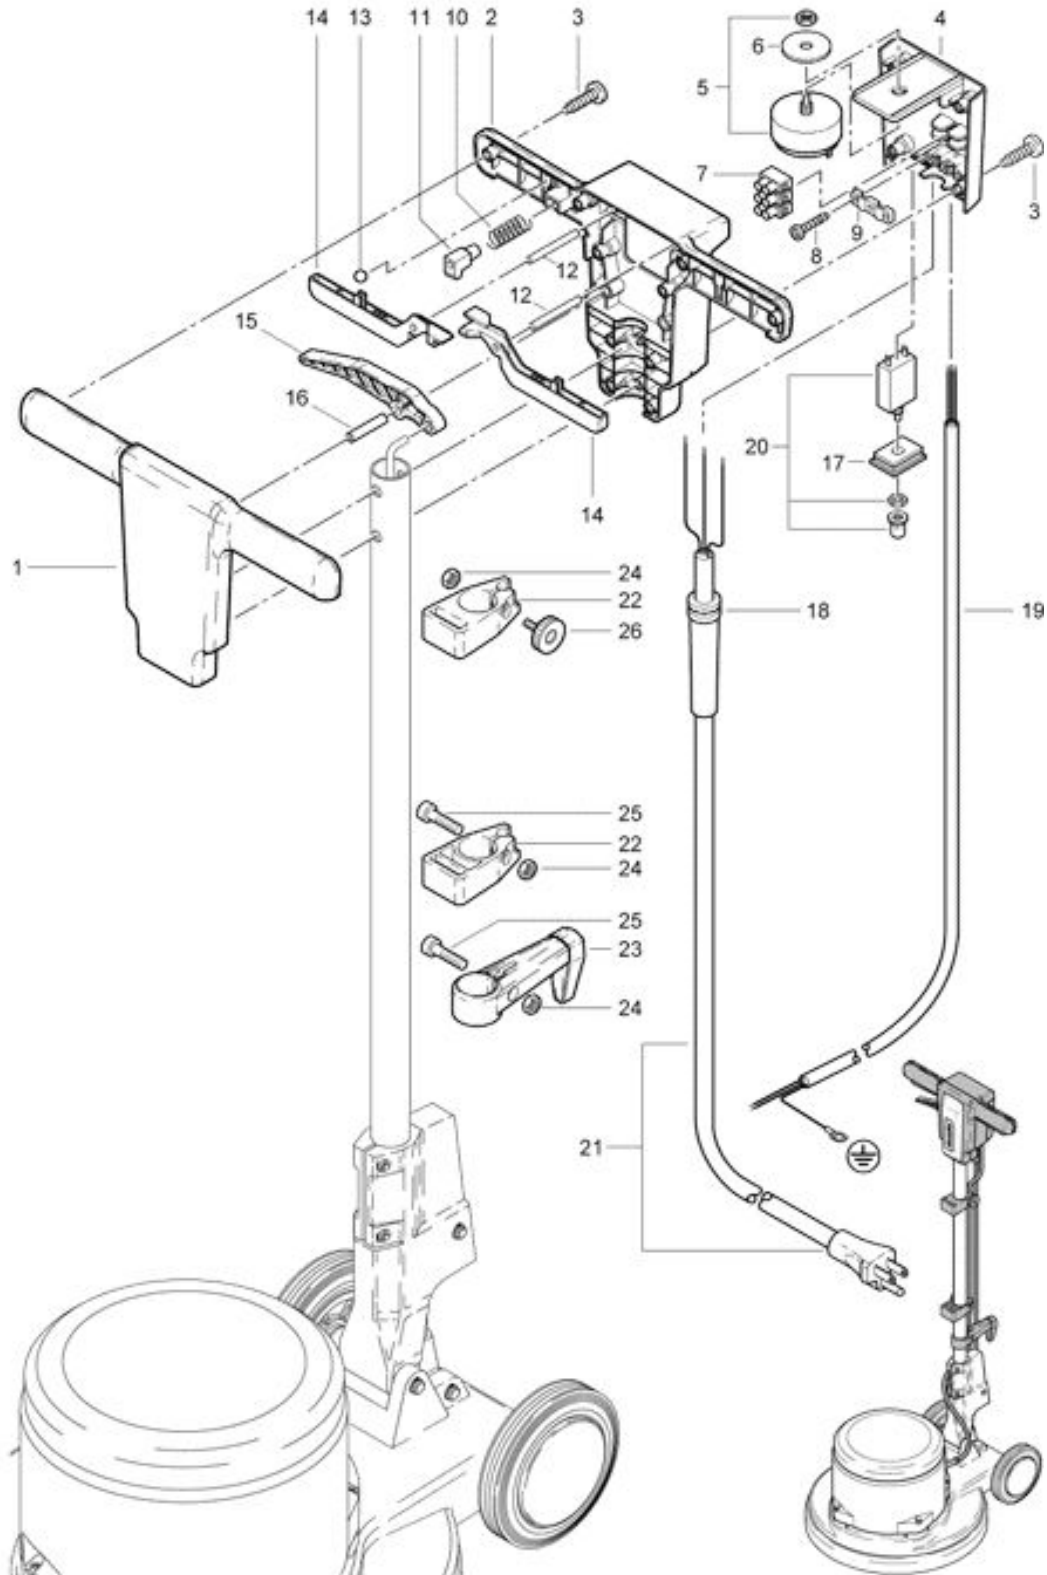

R44-180 / 120V  
Top part front side

As at: 05/28/08 Time:03:23

## R44-180 / 120V

### Top part front side

As at: 05/28/08 Time:03:23

<b>Pos.</b>	<b>Description</b>	<b>Reference</b>
01	Top part front side	741.201
02	Top part back side	741.202
03	PT-screw KA 50x25	P...515 L
04	Connection box	741.310
05	Switch	6650454
06	Washer Ø 12x37x3	P...496
07	Hose clamp	P...383 N
08	PT screw KA 40x25	P...516 O
09	Cable clamp	742.321
10	Belt	742.209
11	Security switch	742.208
12	Straight pin dm 6x50	P...512 M
13	Ball Ø 8 mm	6440641
14	Switch handle	741.204
15	Shaft adjustment lever	741.207
16	Straight pin Ø 8x40	P...512 P
17	Cover	741.216
18	Antikink sleeve	660.011.014
19	Cable-tree	742.313
20	Motor protection switch 15 Amp.	530.318
21	Mains cable 10 m	P...275 B
22	Solution tank holder	4711231
23	Cable hook	3711029
24	Hexagon M 6	P...490 D
25	Hexagon socket screw M 6x25	P...486 T
26	Millet screw M 6x25	6321596