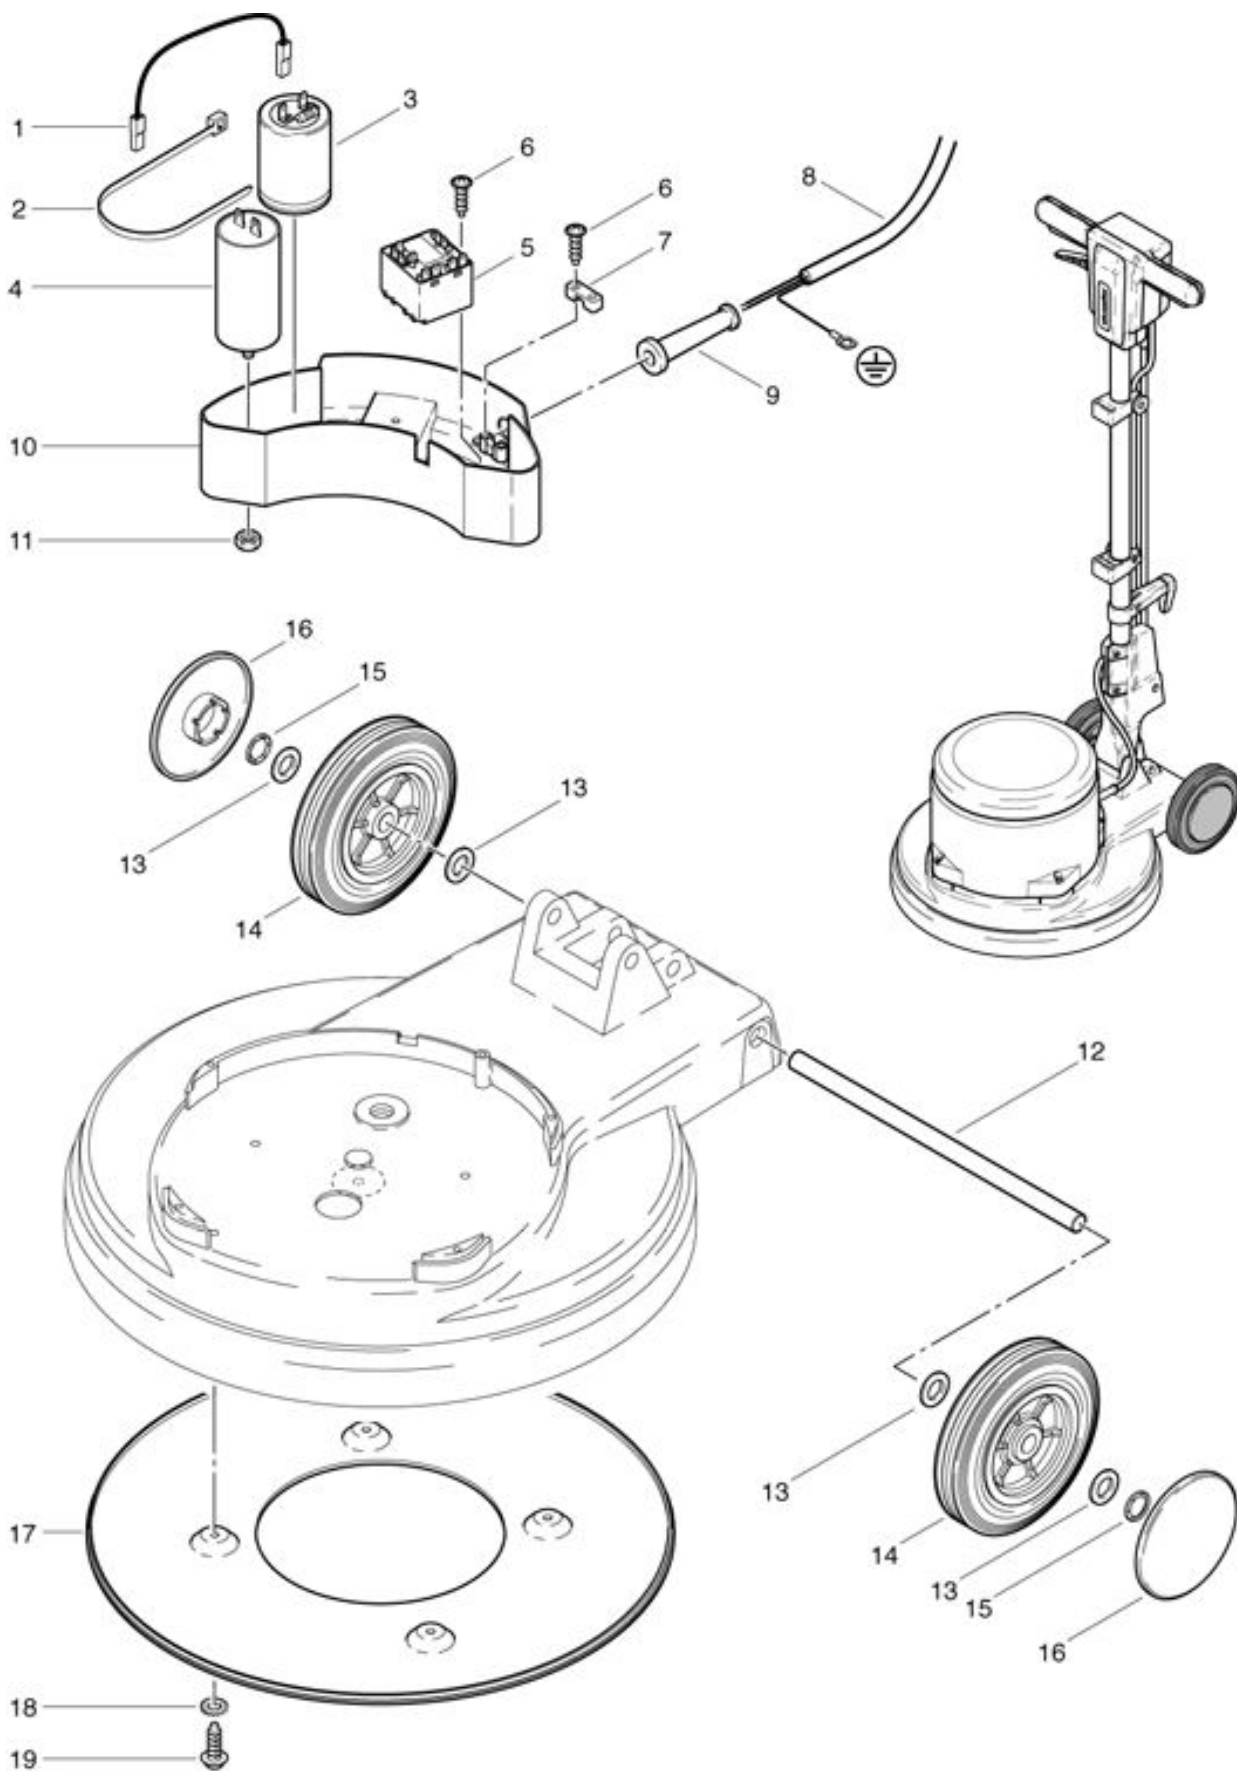

R 44-450 High-Speed Electronic and drive axle

As at: 05/28/08 Time:03:32

R 44-450 High-Speed Electronic and drive axle

As at: 05/28/08 Time:03:32

Pos.	Description	Reference
01	Wiring black	742.331
02	Cable tie 292 mm	P...424
03	Capacitor 125 uF 8,2 kOhm	752.328
04	Caopacitor 25 uF	P...385 J
05	Relais white	P...350
06	Screw 5x20	P...515 K
07	Cable clamp	4611085
08	Cable-tree	742.313
09	Antikink sleeve	60011014
10	Housing	741.315
11	Hexagon nut M 8	P...490 E
12	Wheel axle	752.040
13	Washer M 14	P...496 Y
14	Wheel 160 mm	741.075
15	Retaining ring	P...500 M
16	Wheel cover red	741.076
17	Bottom plate	742.146
18	Serated look washer M 5	P..498 D
19	Sheet metal screw 4,8x13	P...483 B