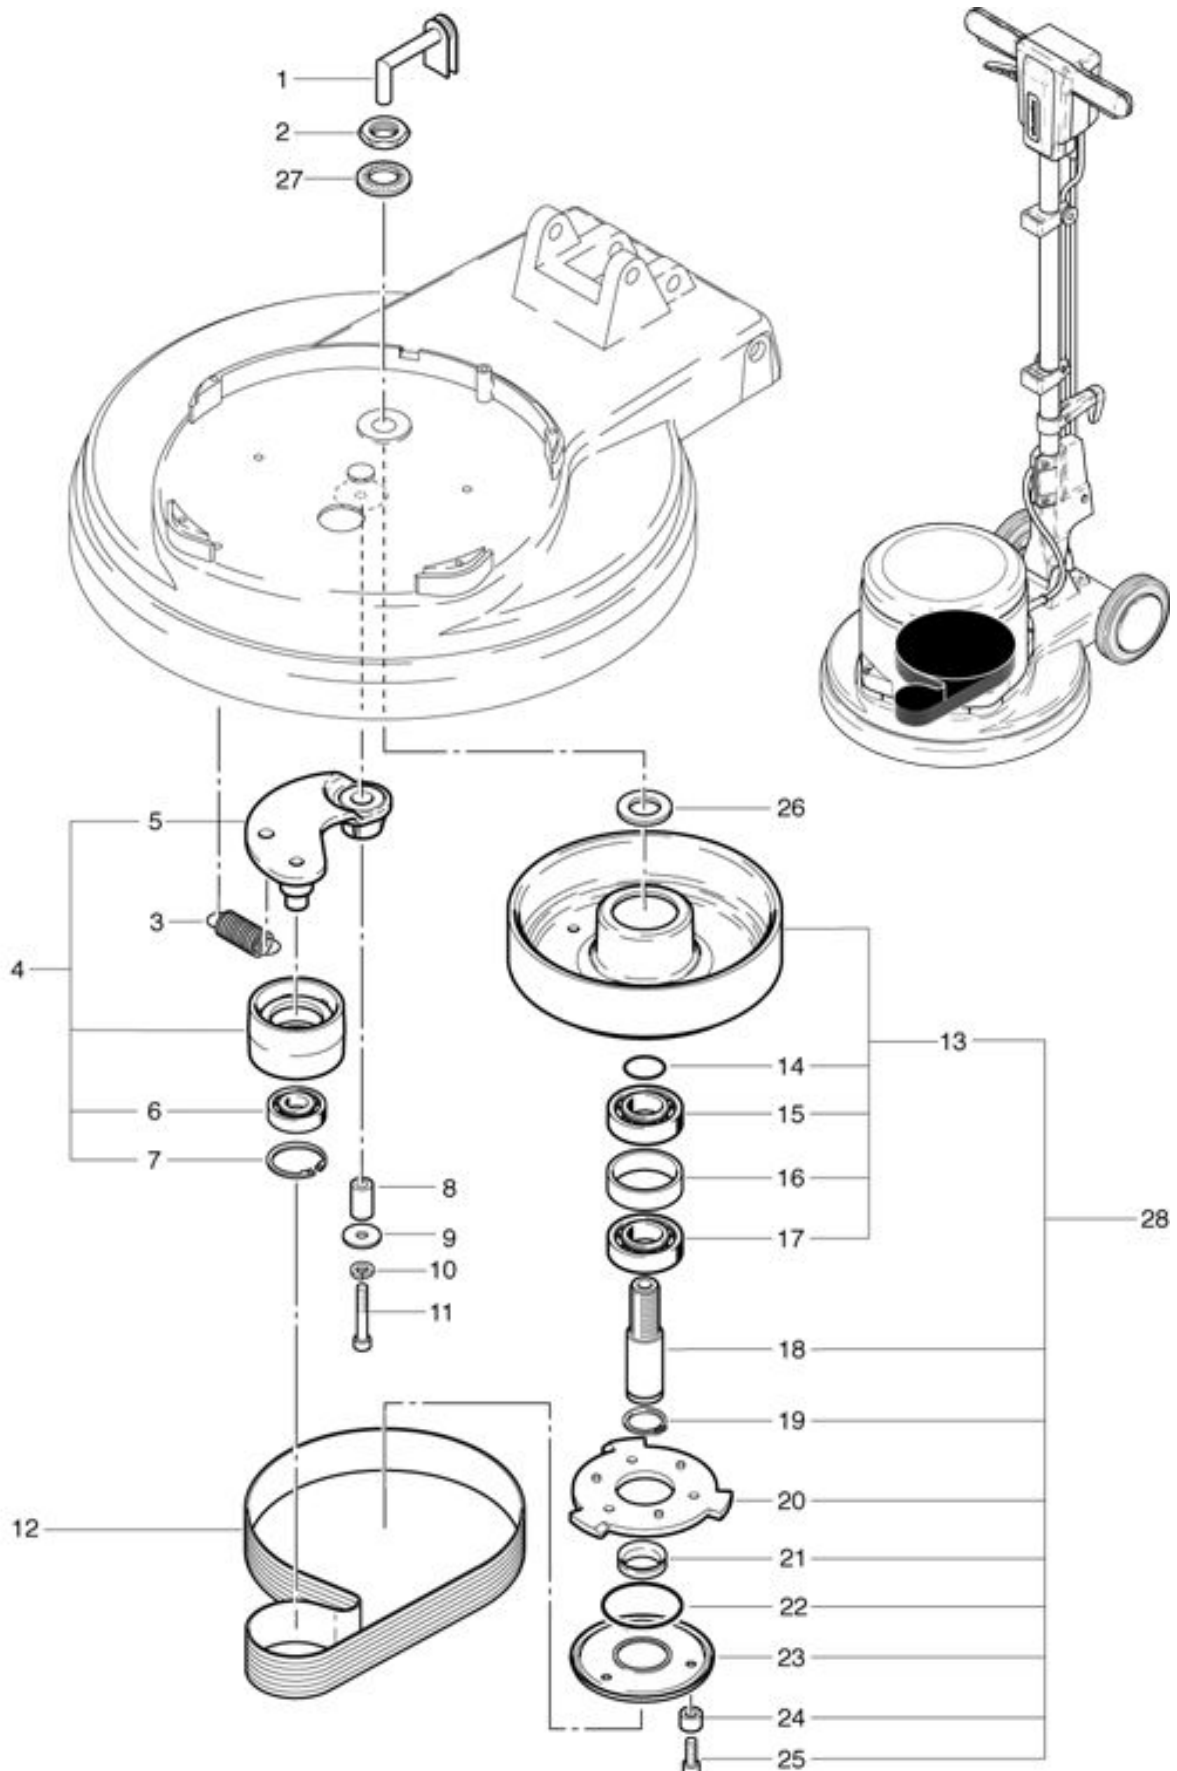

R 44-450 High-Speed Pieces de commande

As at: 05/28/08 Time:03:33

R 44-450 High-Speed

Pieces de commande

As at: 05/28/08 Time:03:33

Pos.	Description	Reference
01	Solution tube	742.064
02	Nut	604611507
03	Belt tensioner	635611363
04	Belt tension pulley compl.	742.100
05	Tensioner axle	742.133
06	Ball bearing	P...316 O
07	Retaining washer	P...513 G
08	Sleeve	742.135
09	Washer M 8	P...496 Q
10	Lock washer M 8	P...498 N
11	Hexagon screw M 8x45	P...487 T
12	Poly-V belt	6390520
13	Drive pulley complete including Items 14-17	742.130
14	O-ring 25x2.62	P...964 A
15	Ball bearing	P...316 P
16	Washer	3611851
17	Ball bearing	P...316 Q
18	Main shaft	741.125
19	Retaining washer	P...513 D
20	Star wheel	742.141
21	V-formed ring	P...343 A
22	O-ring 52x2.62	P...964 B
23	Brush support	742.128
24	Distance ring 6x8/4 mm	742.129
25	Hexagon screw M 6x20	P...487 S
26	Washer	430.151
27	Locking screw	P...498 Q
28	Belt wheel pre-mounts	742.126