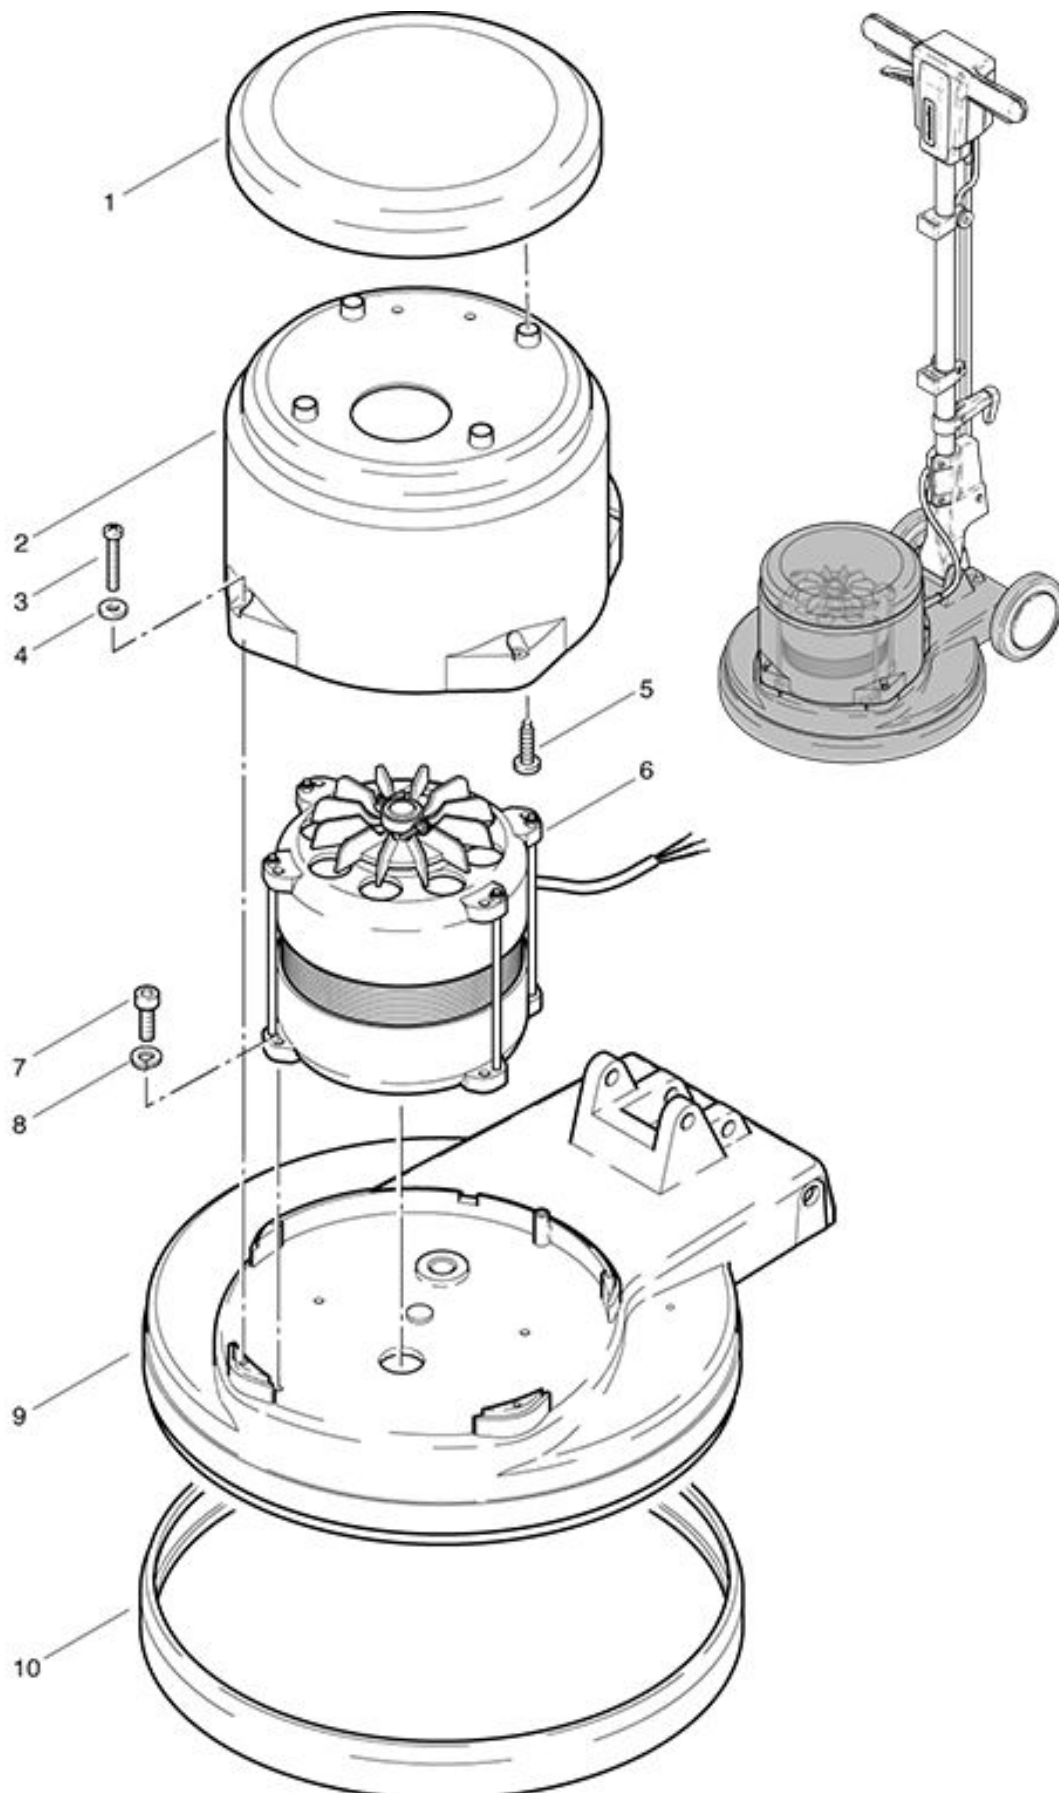

# R 44-450 High-Speed Motor

As at: 05/28/08 Time:03:33

# R 44-450 High-Speed Motor

As at: 05/28/08 Time:03:33

<b>Pos.</b>	<b>Description</b>	<b>Reference</b>
01	Red cap	742.067
02	Motor housing	742.065
03	Pan-Head screw 5x30	P...476 I
04	Washer M 5	P...497 V
05	PT screw KA 50x25	P...515 L
06	Motor complete	752.121
07	Hexagon socket screw M 6x25	P...486 T
08	Lock washer M 6	P...498 U
09	Lower housing	742.055
10	Buffer of housing	742.053