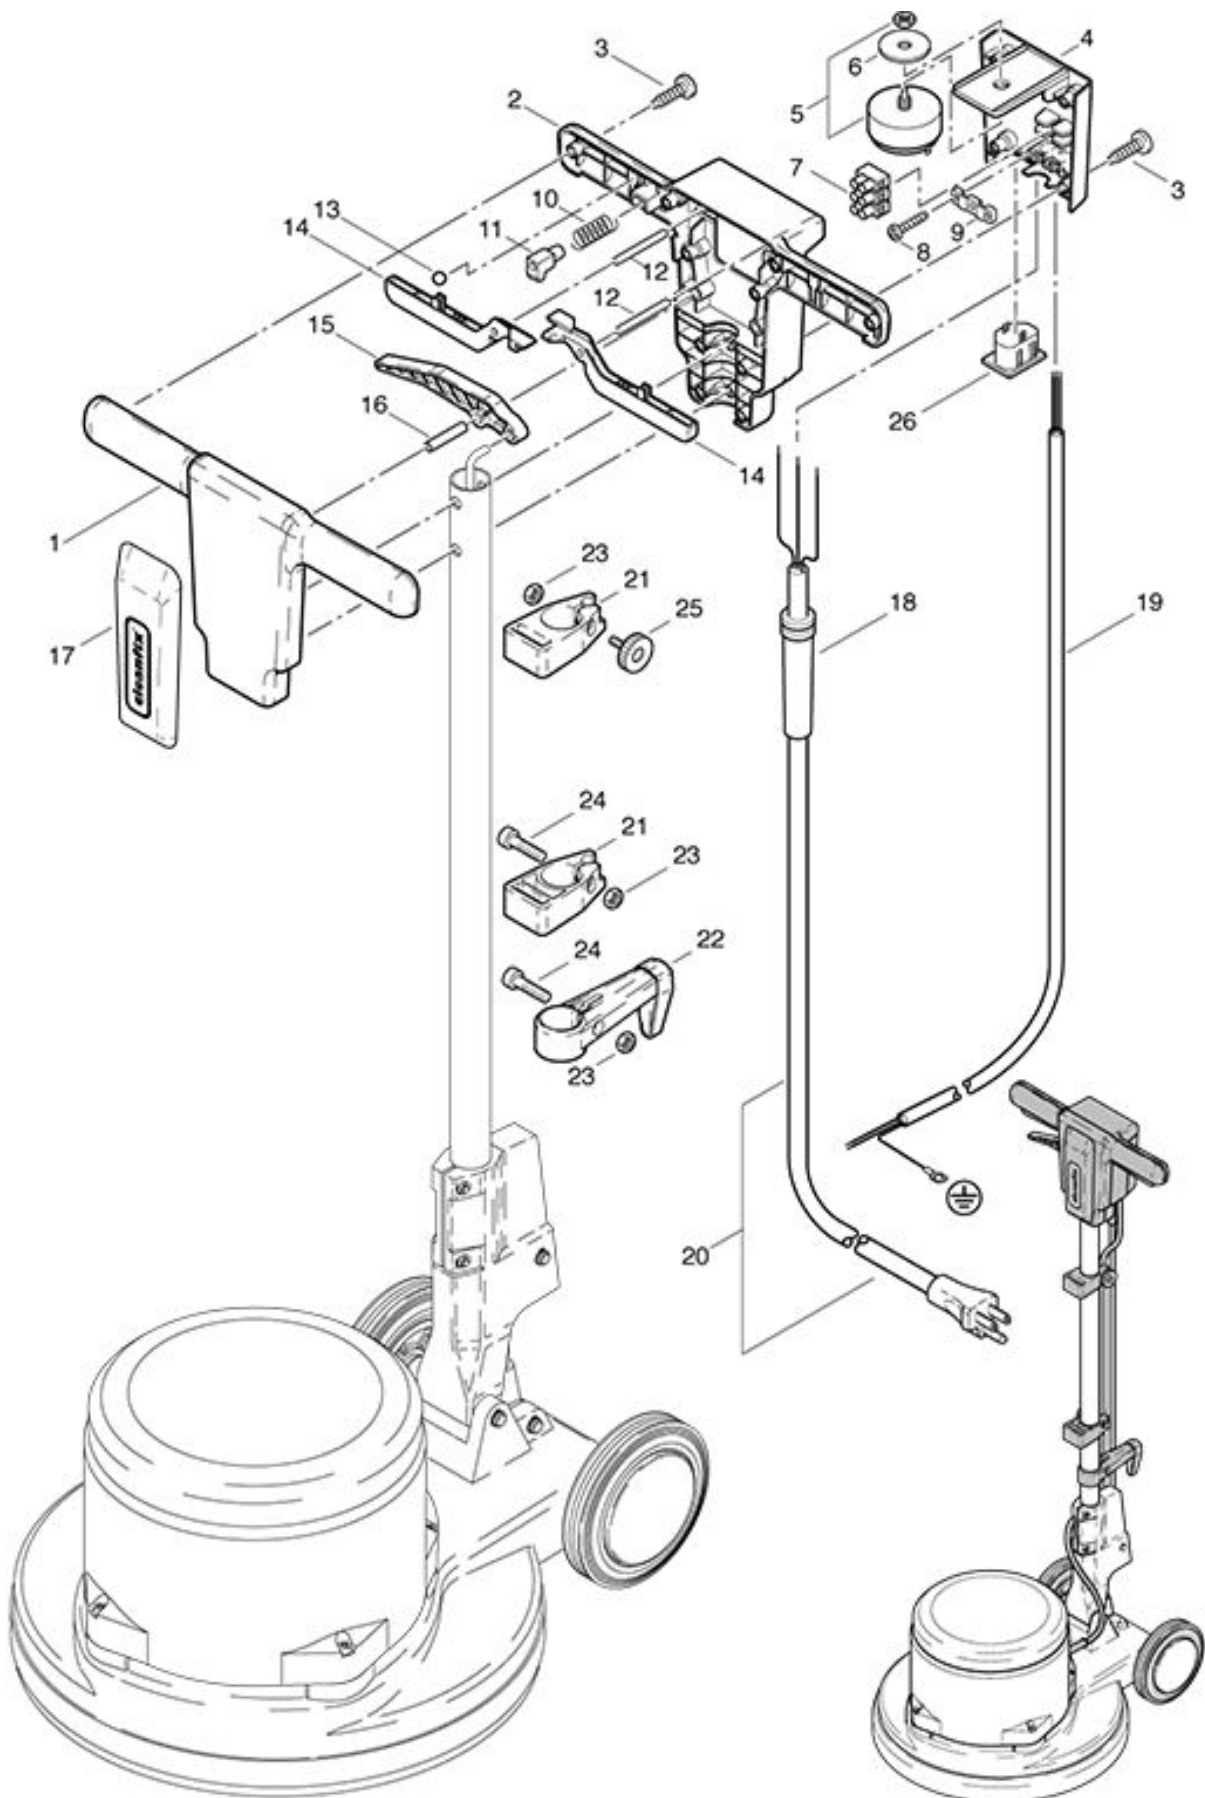

R 44-450 High-Speed  
Top part front side

As at: 05/28/08 Time:03:34

# R 44-450 High-Speed

## Top part front side

As at: 05/28/08 Time:03:34

<b>Pos.</b>	<b>Description</b>	<b>Reference</b>
01	Top part front side	741.201
02	Top part back side	741.202
03	PT-screw KA 50x25	P...515 L
04	Connection box	741.310
05	Switch compl.	6650454
06	Washer Ø 12x37x3	P...496
07	Hose clamp	P...383 N
08	PT screw KA 40x25	P...516 O
09	Cable clamp	742.321
10	Belt	742.209
11	Security switch	742.208
12	Straight pin Ø 6x50	P...512 M
13	Ball Ø 8 mm	6440641
14	Switch handle	741.204
15	Shaft adjustment lever	741.207
16	Straight Ø pin 8x40	P...512 P
17	Screen rot	741.208
18	Antikink sleeve	660.011.014
19	Cable-tree	742.313
20	Mains cable 12,5 m	656711039
21	Solution tank holder	4711231
22	Cable hook	3711029
23	Hexagon nut M 6	P...490 D
24	Hexagon socket screw M 6x25	P...486 T
25	Millet screw M 6x25	6321596
26	Socket for external tools	P...380 B