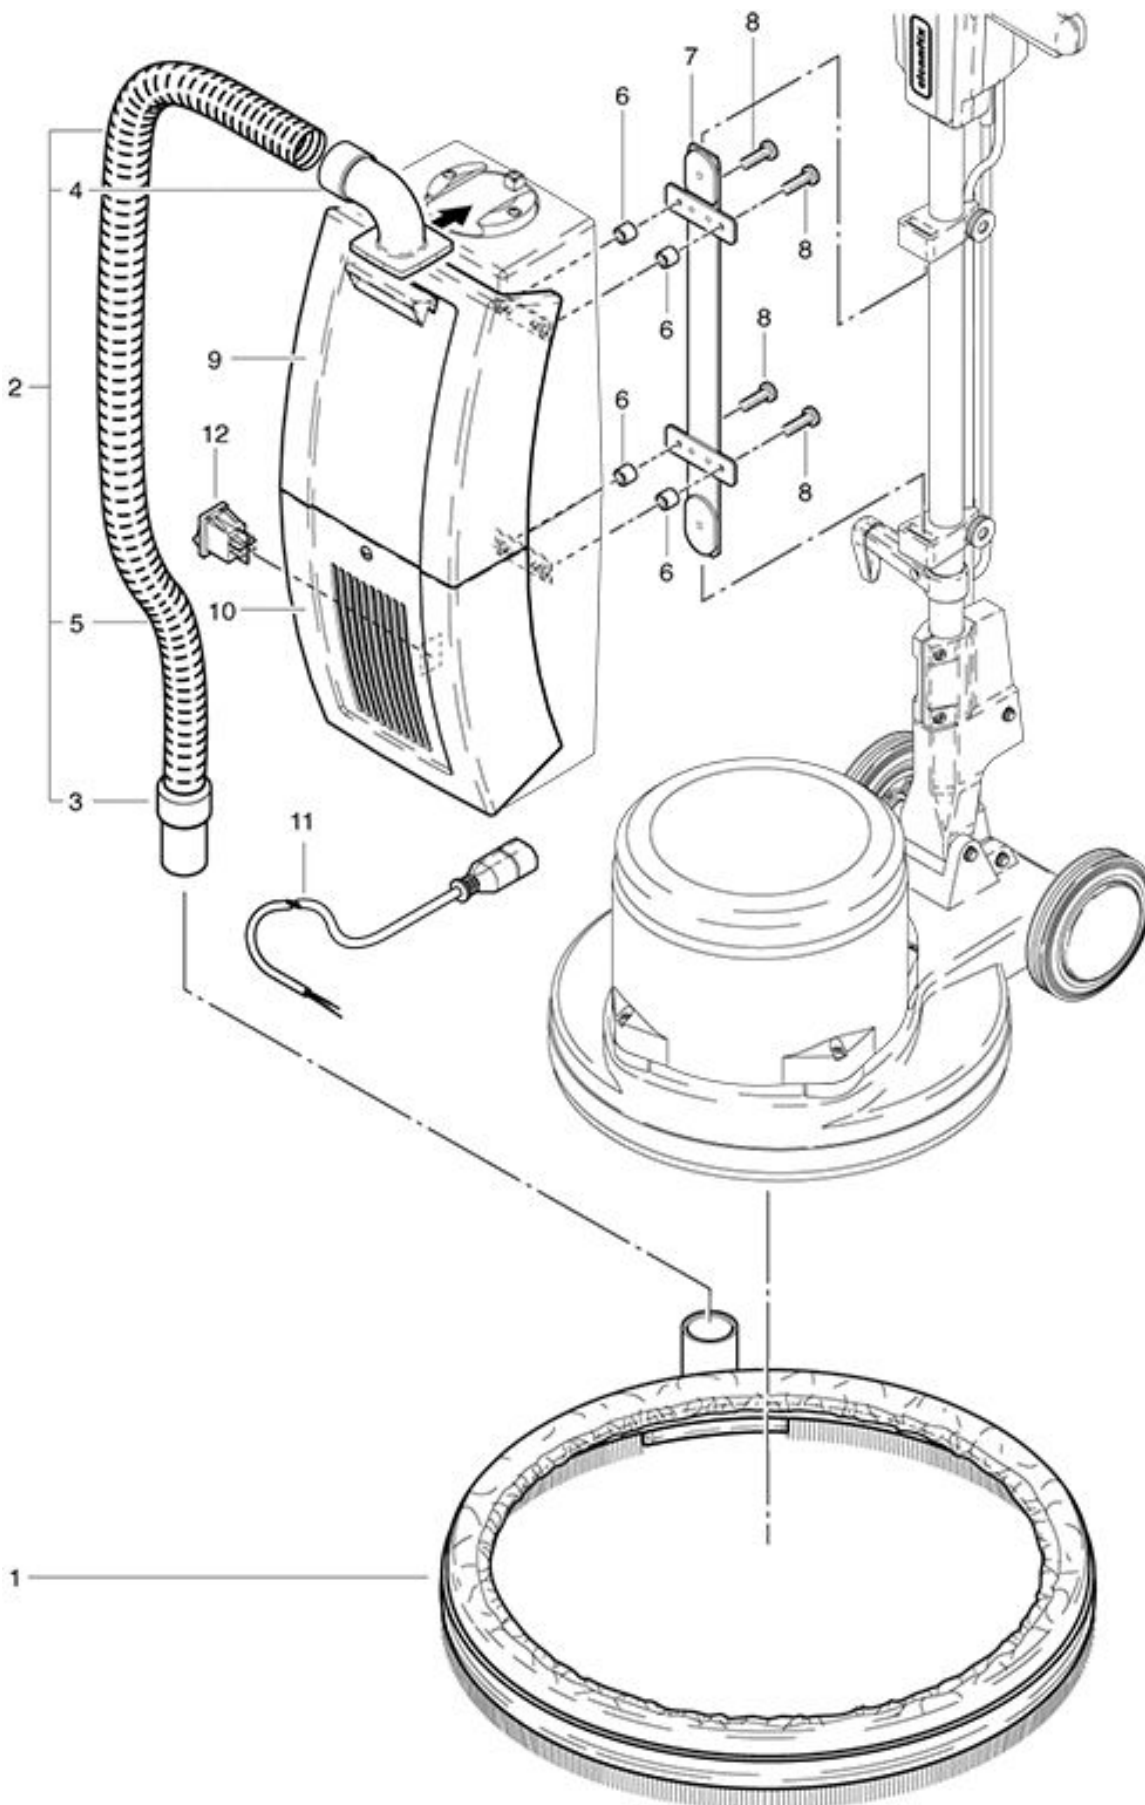

R 44-450 High-Speed Vacuum complete

As at: 05/28/08 Time:03:34

R 44-450 High-Speed Vacuum complete

As at: 05/28/08 Time:03:34

Pos.	Description	Reference
01	Vacuum ring Ø 530 mm	782.650
02	Suction hose complete, including items 3,4,+5	780.930
03	Hose end connector 32 mm	P...562 C
04	Hose end connector	025.071
05	Suction hose	780.931
06	Distance piece 5x10x10	P...509 F
07	Support	780.942
08	Screw M 5x20	P...476 F
09	Dust-cover complet	025.111 L
10	Filter-cover preassembled	025.242 L
11	Electrical connection	780.937
12	Tumbler switch LED	P...240 F