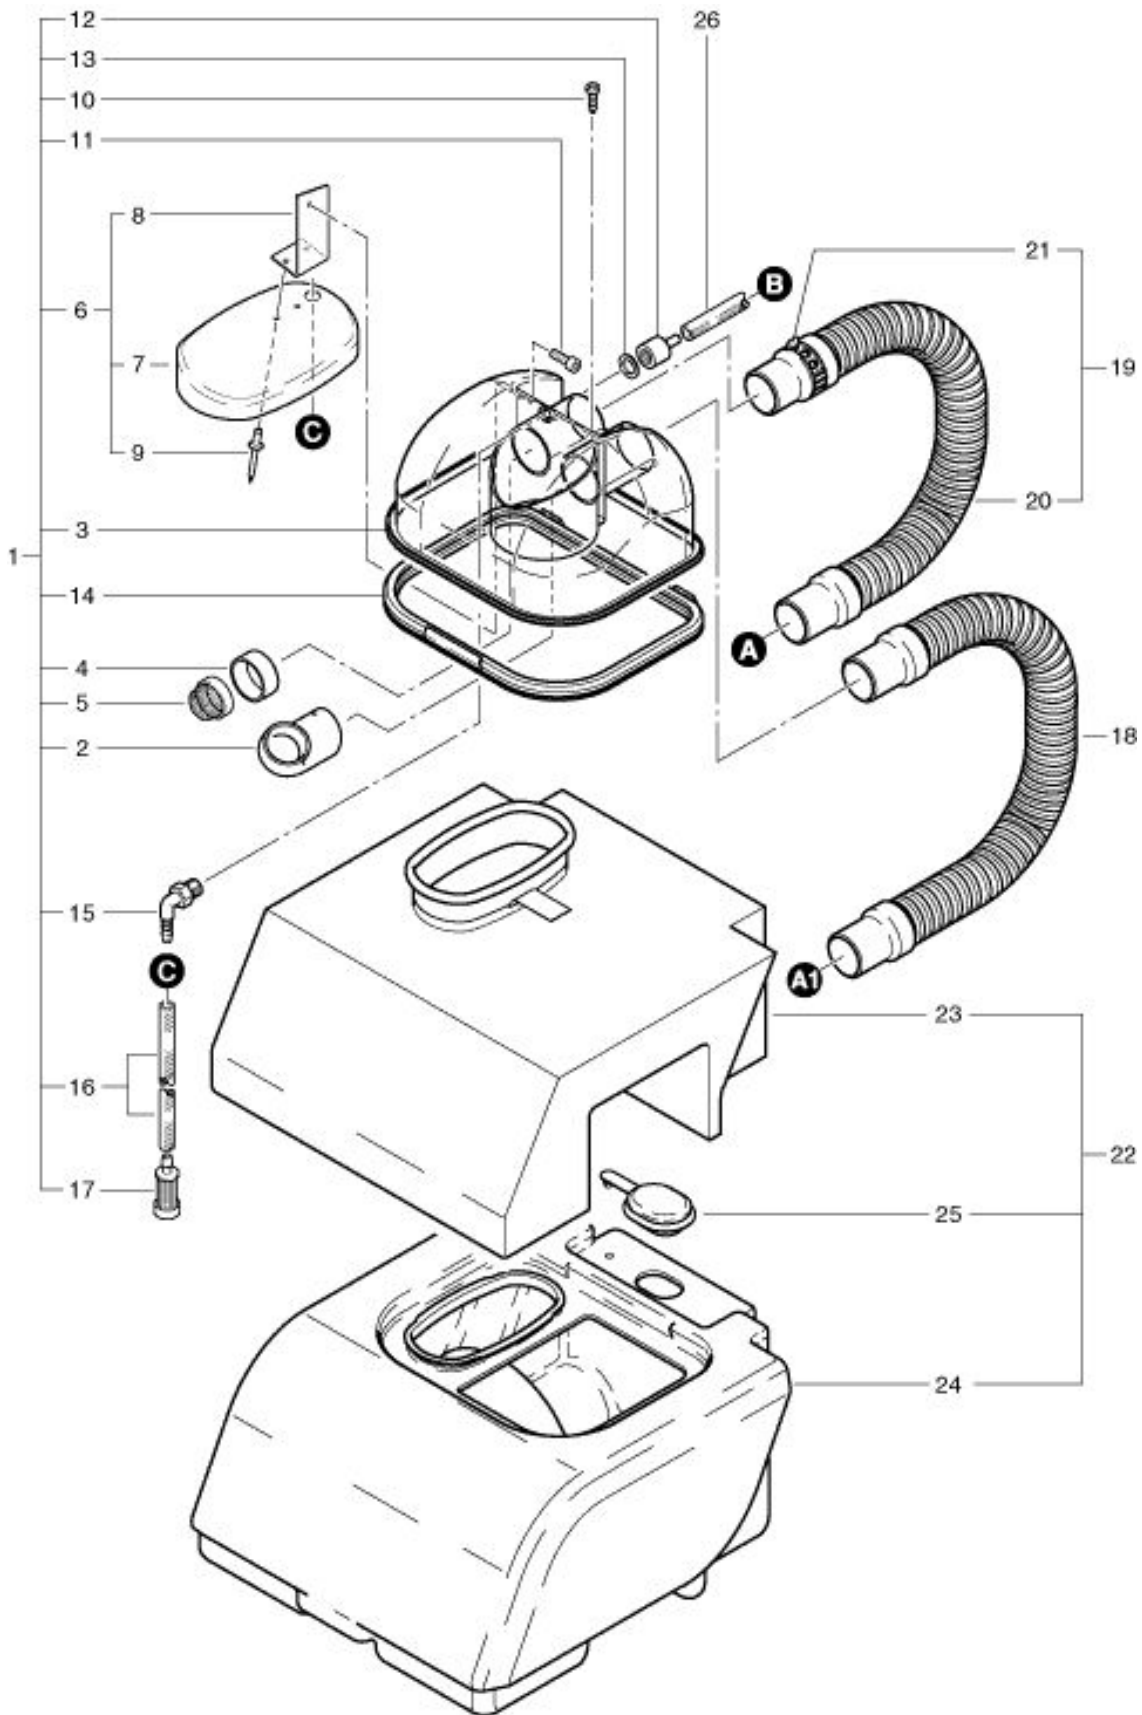

RA 300 E
Cover

As at: 05/27/08 Time:05:08

RA 300 E

Cover

As at: 05/27/08 Time:05:08

Pos.	Description	Reference
01	Tank cover complete - including: items 2-17	300.700
02	Bent tube	380.552
03	Tank cover	380.510
04	Ring for filter	380.556
05	Filter	400.766
06	Partition complete - including: items 7-9	300.580
07	Clean water tank cover	300.584
08	Angle	300.585
09	Blind rivet dm 4x8 mm	P...485 C
10	PT screw KA 30x6	P...515 Y
11	Hexagon socket screw M 3x10	P...487 Y
12	Fitting SW22 G3/8''	380.555
13	Gasket	030.015
14	Seal for cover	380.554
15	Angled fitting G1/4''	P...541 I
16	Hose 6/12 x 250 mm	300.703
17	Fresh water filter	P...528
18	Complete hose compl.	300.743
19	Suction motor hose compl. - including: items 20+21	300.741
20	Hose	380.743
21	Air control slide	380.745
22	Tank complete - including: items 23-25	300.550
23	Fresh water tank	300.722
24	Tank	300.560
25	Cover	300.731
26	Suction hose 12/x530	300.072