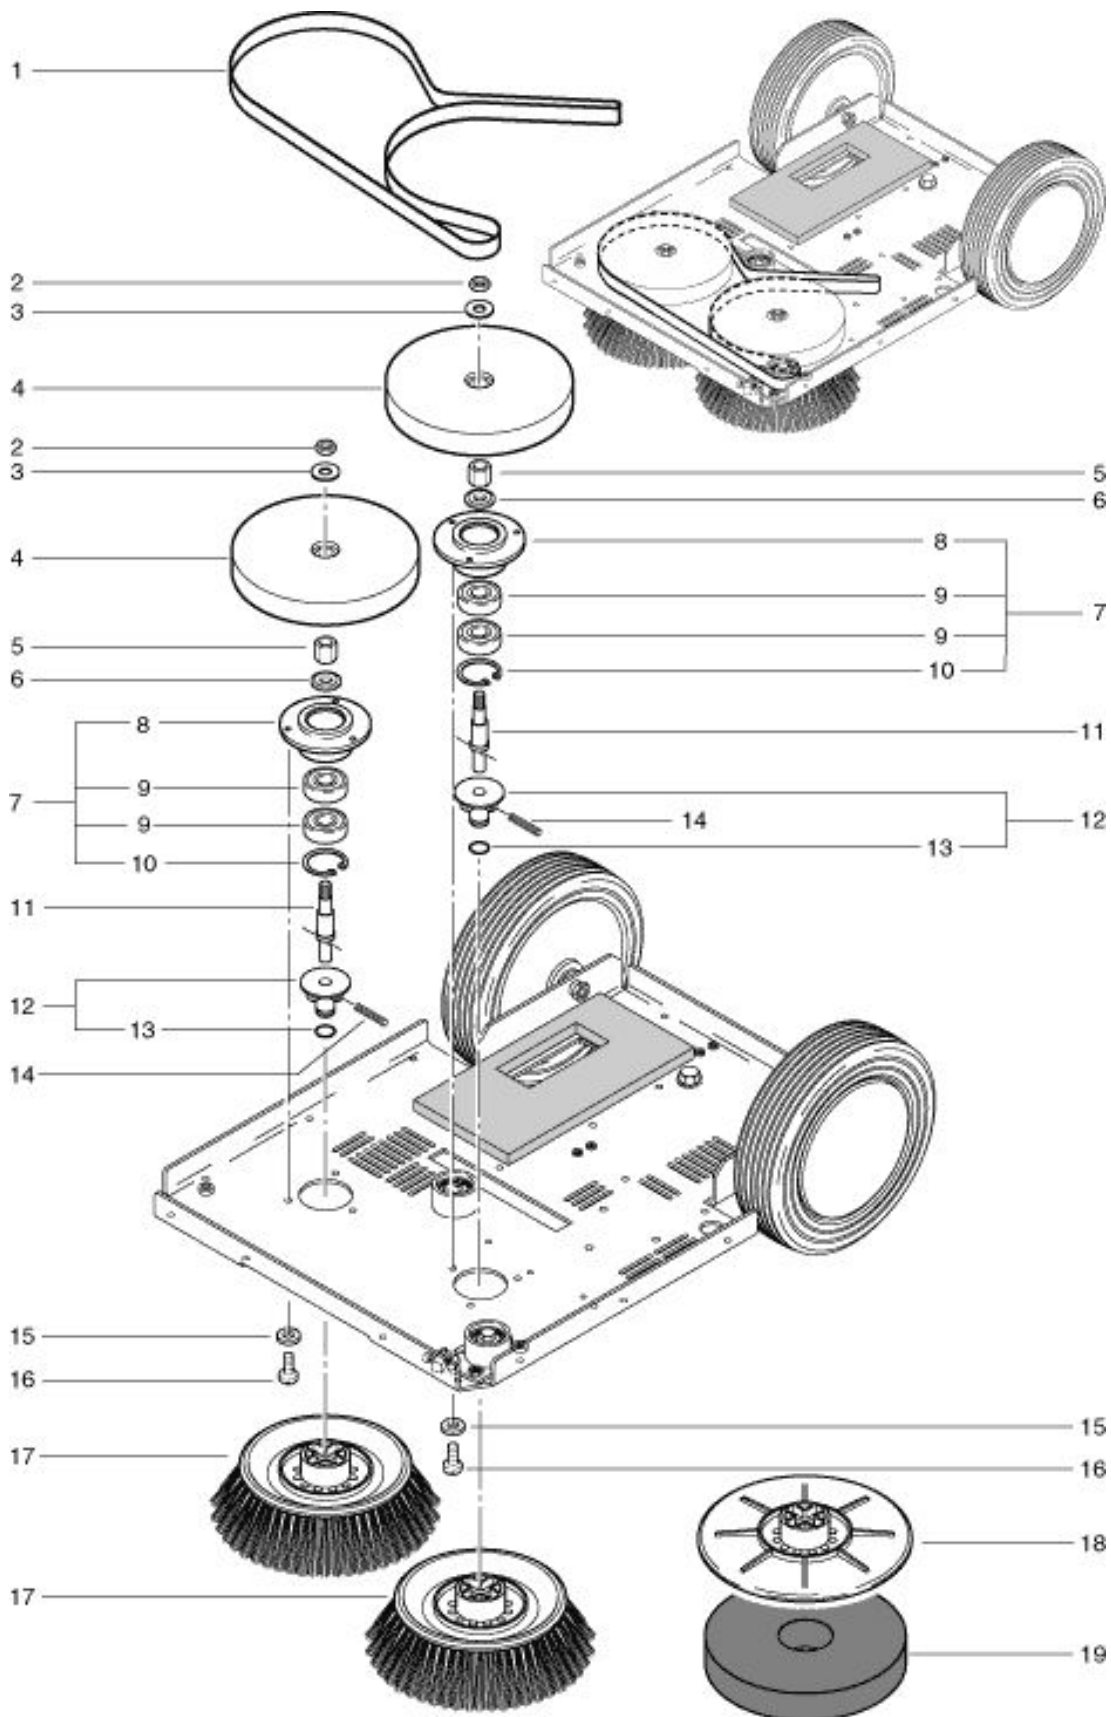

RA 300 E
Brushes

As at: 05/27/08 Time:05:04

RA 300 E

Brushes

As at: 05/27/08 Time:05:04

Pos.	Description	Reference
01	Belt	300.121
02	Hexagon nut M8	P...490E
03	Washer M8	P...497T
04	Wheel	300.362
05	Hub S 24x12.8 mm	300.369
06	Washer dm 22 mm	300.352
07	Bearing housing complete - including: items 8-10	300.365
08	Bearing housing complete	300.366
09	Ball bearing	P...316D
10	Retaining ring dm 32 mm	P...514K
11	Axle	300.116
12	Centering pin with o-ring	300.368
13	O-ring 9.19x2.62 mm	P...960U
14	Pin d 4x30 mm	P...512F
15	Washer M4	P...496D
16	Screw M 4x8 mm	P...481P
17	Brush dm 170 mm	300.059
18	Driving disc - dm 16.5 cm (Optional accessories)	300.070
19	Pad red - dm 16.5 cm (Optional accessories)	300.010
19	Pad brown - dm 16.5 cm (Optional accessories)	300.020