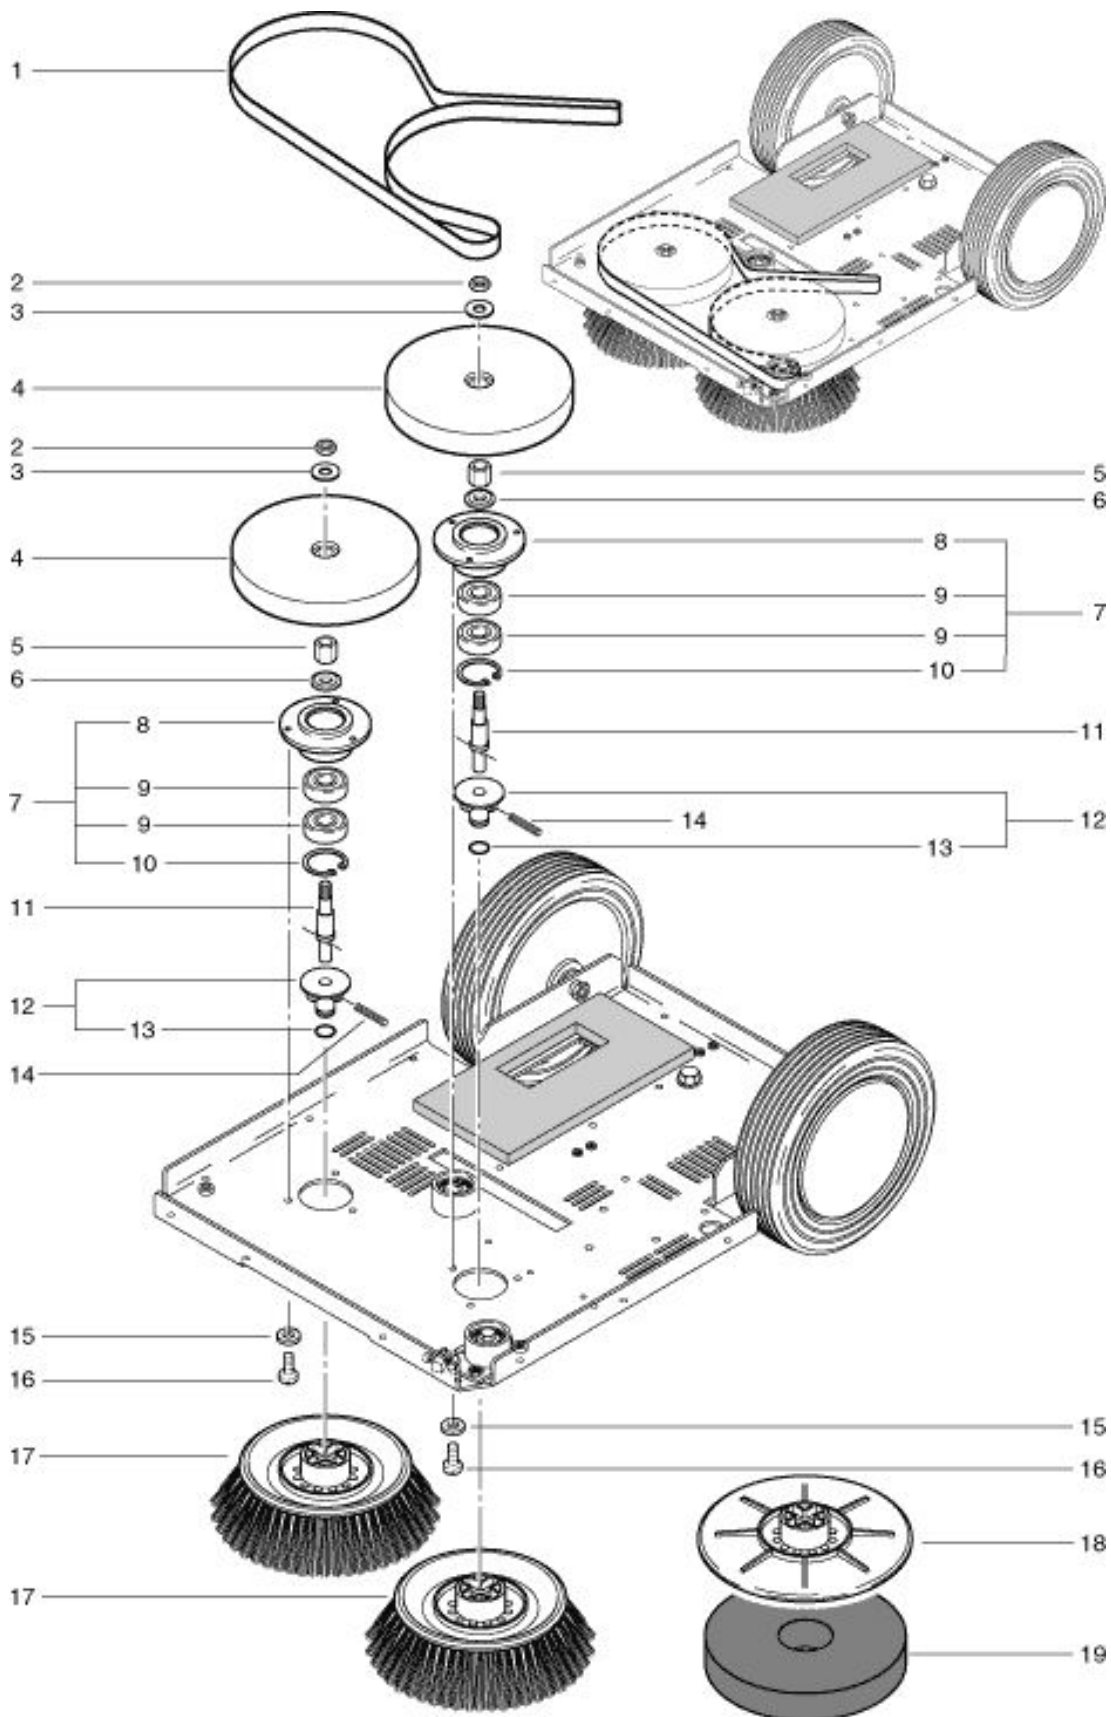

**RA 300 E
Brushes**

As at: 05/27/08 Time:05:04

RA 300 E

Brushes

As at: 05/27/08 Time:05:04

Pos.	Description	Reference
01	Belt	300.121
02	Hexagon nut M8	P...490E
03	Washer M8	P...497T
04	Wheel	300.362
05	Hub S 24x12.8 mm	300.369
06	Washer dm 22 mm	300.352
07	Bearing housing complete - including: items 8-10	300.365
08	Bearing housing complete	300.366
09	Ball bearing	P...316D
10	Retaining ring dm 32 mm	P...514K
11	Axle	300.116
12	Centering pin with o-ring	300.368
13	O-ring 9.19x2.62 mm	P...960U
14	Pin d 4x30 mm	P...512F
15	Washer M4	P...496D
16	Screw M 4x8 mm	P...481P
17	Brush dm 170 mm	300.059
18	Driving disc - dm 16.5 cm (Optional accessories)	300.070
19	Pad red - dm 16.5 cm (Optional accessories)	300.010
19	Pad brown - dm 16.5 cm (Optional accessories)	300.020