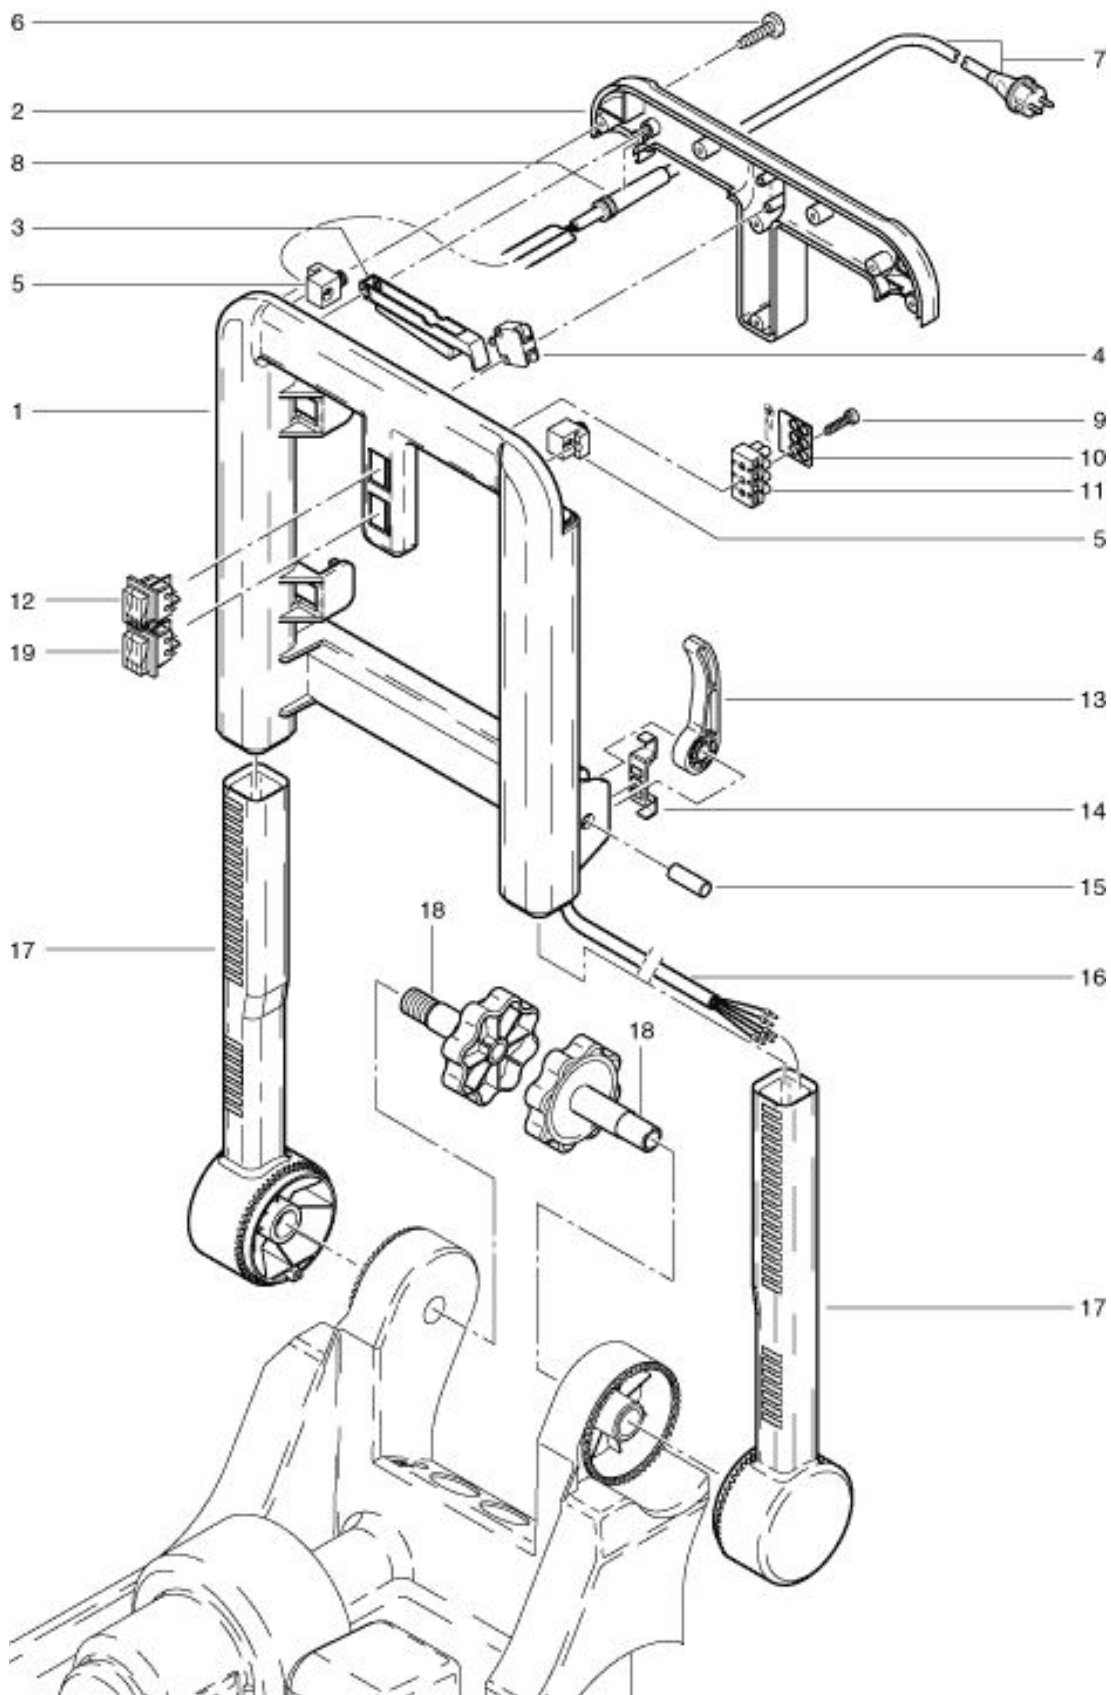

**RA 300 E**  
**Handle housing**

As at: 05/27/08 Time:05:09

# RA 300 E

## Handle housing

As at: 05/27/08 Time:05:09

<b>Pos.</b>	<b>Description</b>	<b>Reference</b>
01	Handle housing	300.610
02	Cover for handle	300.620
03	Controlling lever	380.267
04	Switch	950.453
05	Cable tightener	380.252
06	PT-screw KA 40x16 mm	P...516C
07	Mains cable Europe	P...276
07	Mains cable Switzerland	P...275
07	Mains cable England	P...276A
08	Cable grommet	P...280
09	PT-screw KA 30x18 mm	P...515A
10	Marking plate	P...394
11	Electrical terminal (4)	P...383B
12	Tumbler switch	P...240
13	Fixing lever	380.262
14	Fixing plate	380.259
15	Pin	380.265
16	Cable	300.315
17	Lower lever	300.615
18	Star handle	380.276
19	Tumbler switch	P...240H