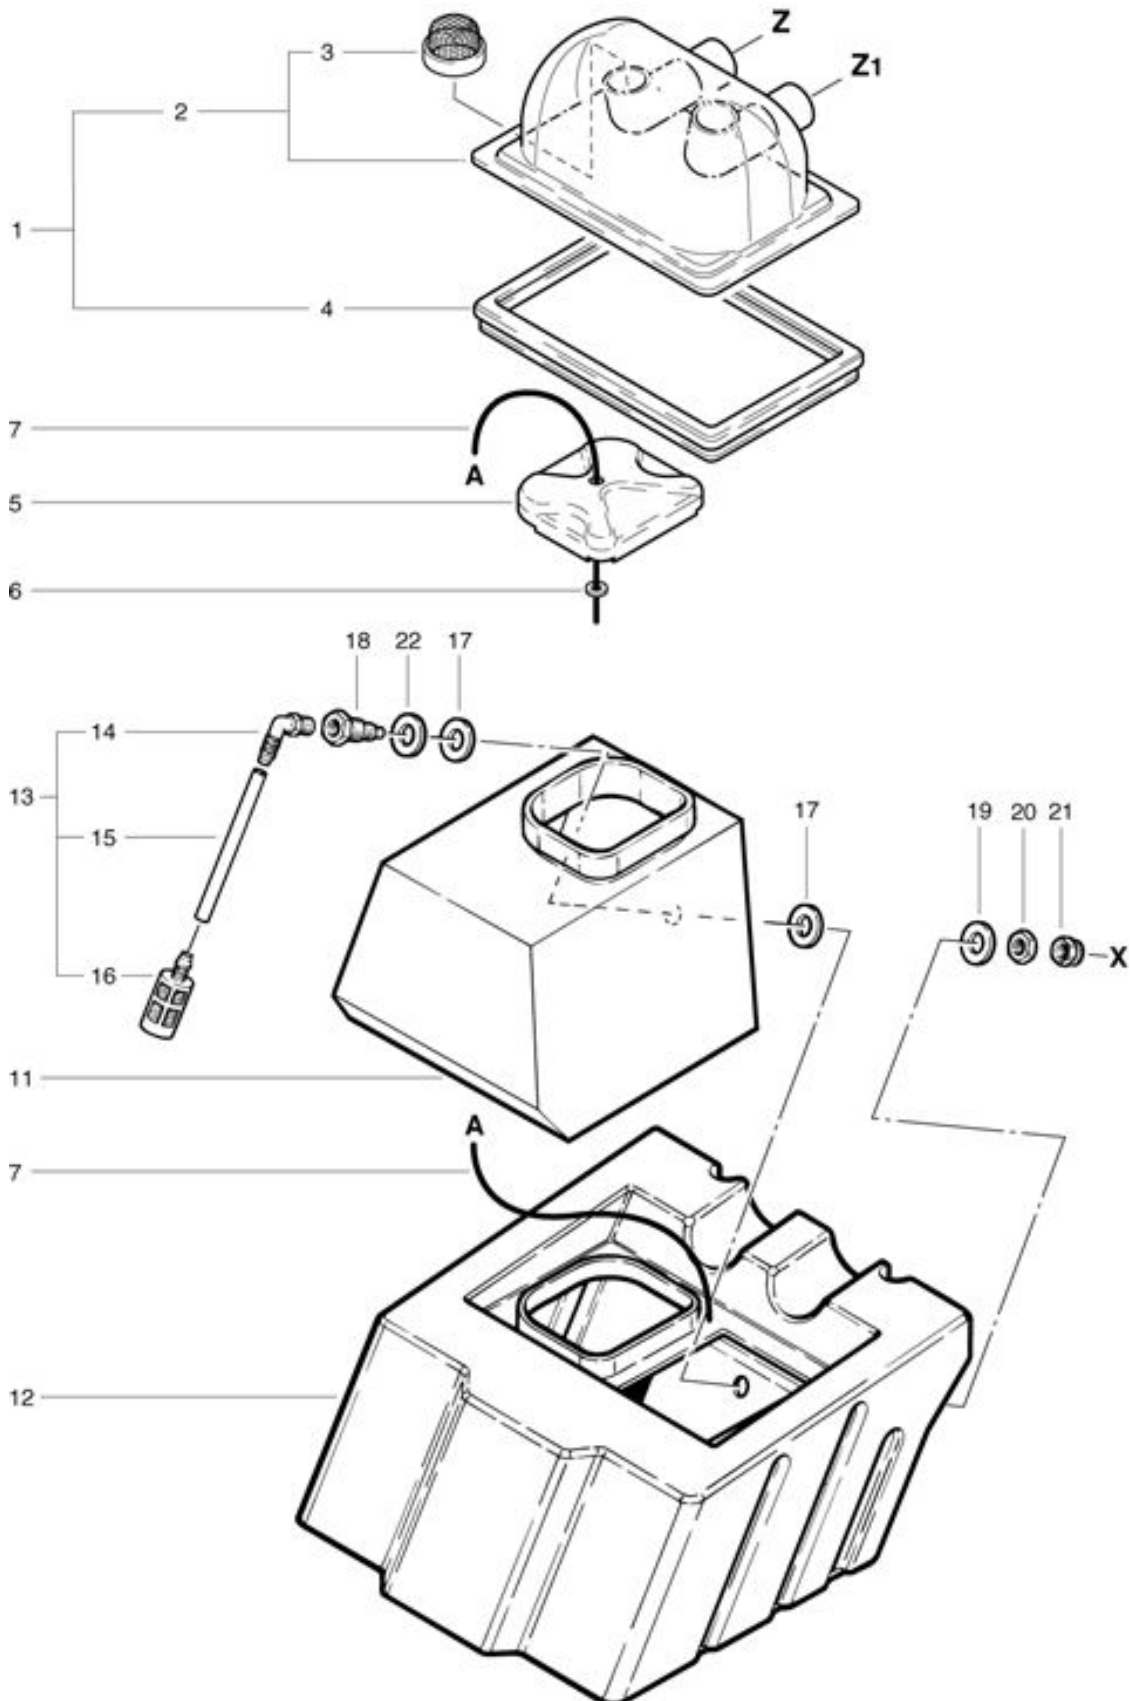

RA 400 E
Tank and clean water tank

As at: 05/27/08 Time:05:28

Haube und Frischwassertank

Capot et recipient d'eau fraiche / Tank cover and fresh water

RA 400 E

B 1-11.2005

RA 400 E

Tank and clean water tank

As at: 05/27/08 Time:05:28

Pos.	Description	Reference
01	Tank cover complete including Items 2-4	530.755
02	Tank cover	400.756
03	Filter	400.766
04	Seal for cover	420.723
05	Clean water tank cover	530.758
06	Washer M 4	P...497 F
07	Cordle	490.750
11	Fresh water tank	400.722
12	Tank	400.721
13	Suction hose complete including Items 14-16	400.725
14	Angled fitting G 1/4''	P...541I
15	Suction hose 8/6 x 100	400.261 B
16	Fresh water filter	P...528
17	Seal dm 35 mm	P...097 B
18	Fitting SW 22 G 3/8''	400.724
19	Gasket 30/17 x 2	P...097
20	Nut G 3/8''	P...535 B
21	Sleeved nut	P...523 G