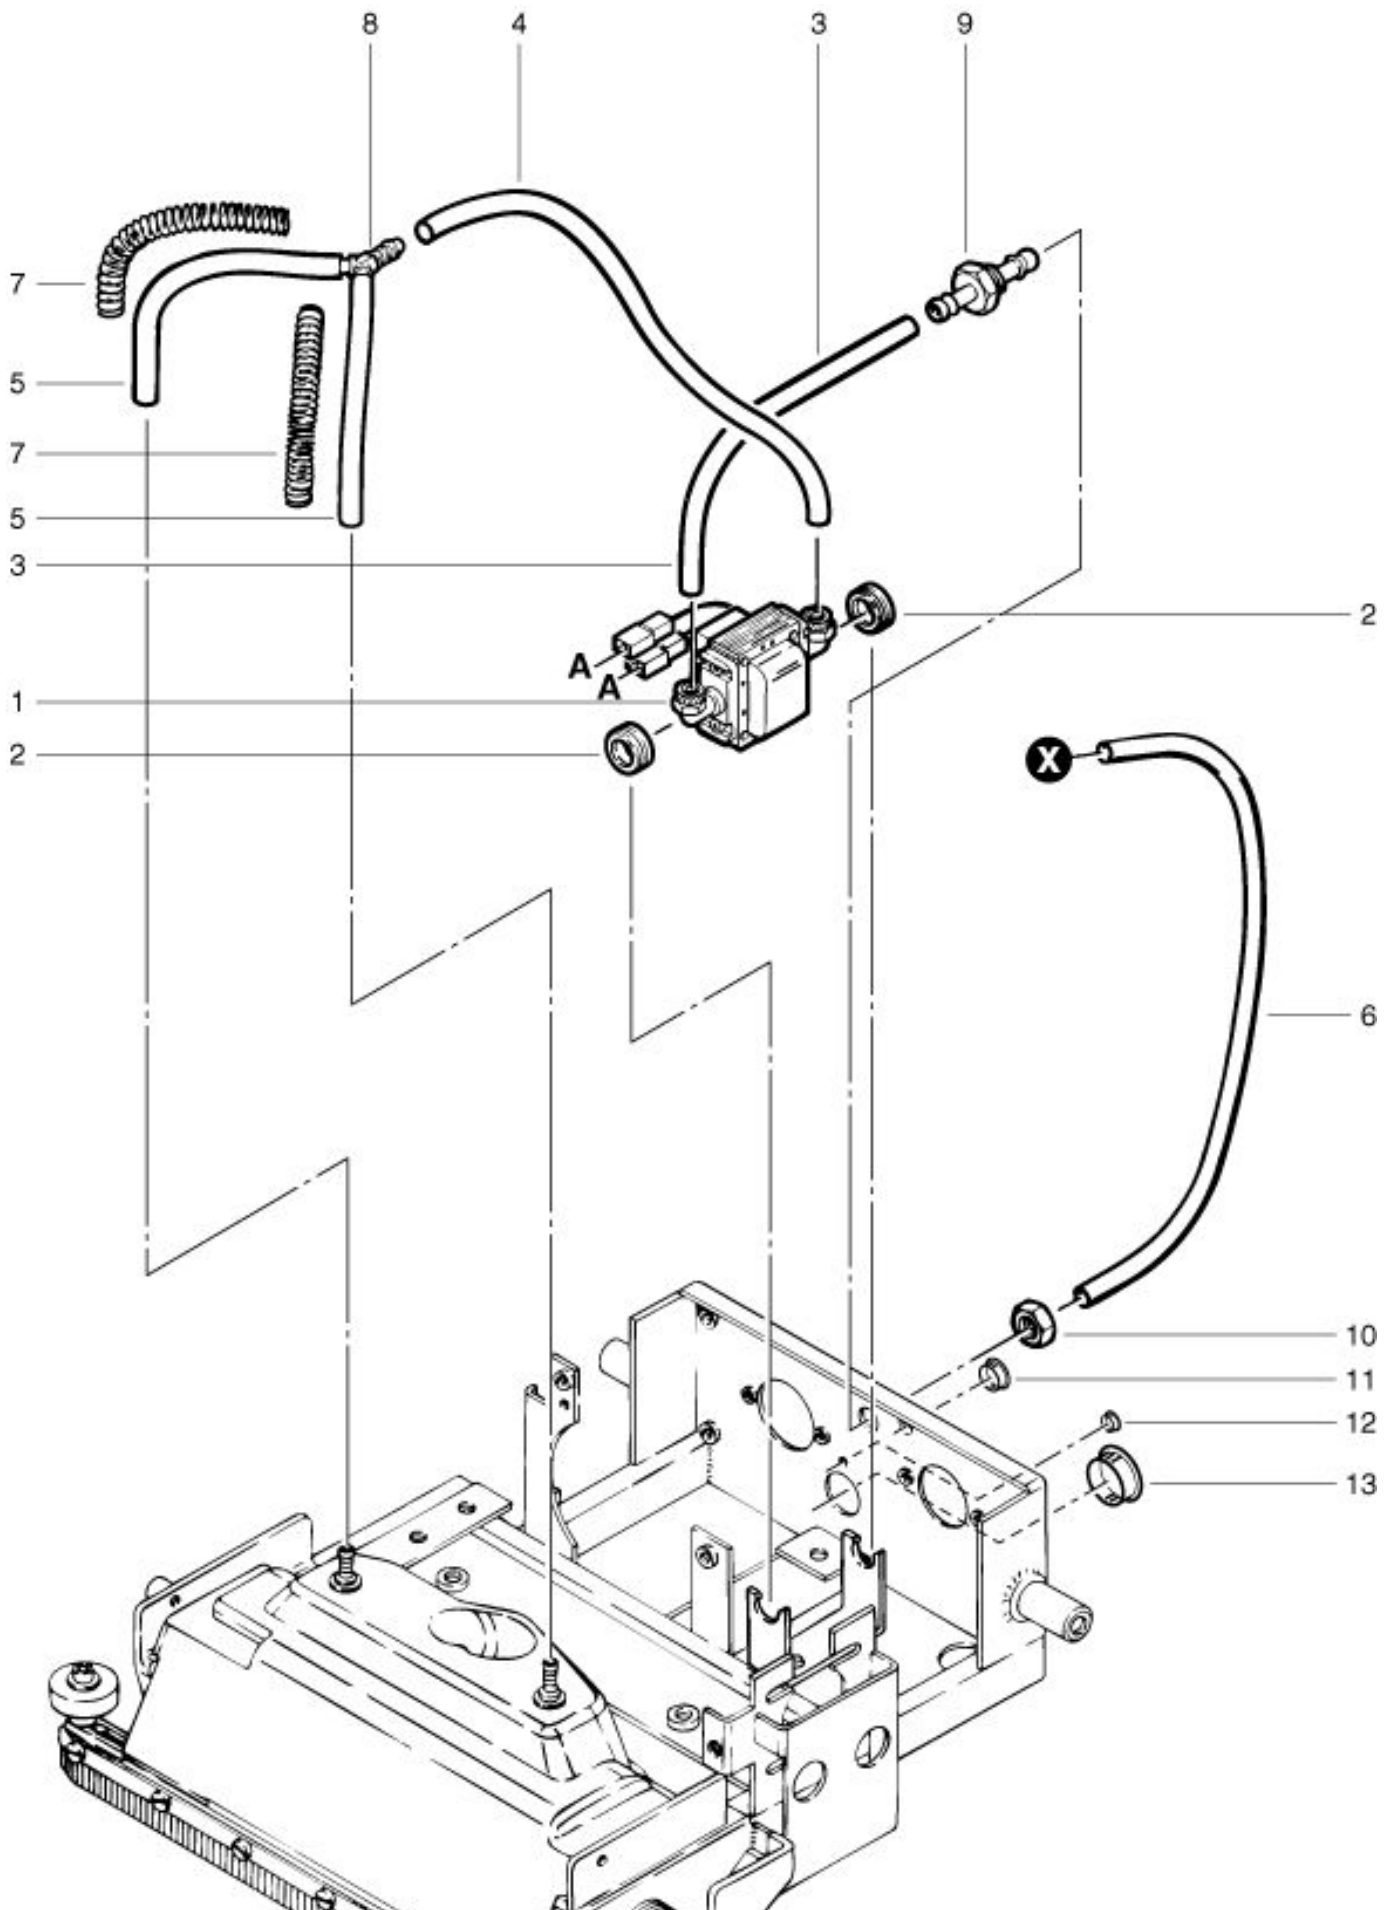

RA 400 E
Pump assembly
As at: 05/27/08 Time:05:25

RA 400 E

Pump assembly

As at: 05/27/08 Time:05:25

Pos.	Description	Reference
01	NDS-C-pump	P...812
02	Grommet dm 14 mm	Haltering dm 14 mm
03	Suction hose 8/6x170 mm	400.261A
04	Pressure hose 8/6x330 mm	400.262
05	Pressure hose 8/6x120 mm	400.261
06	Suction hose 8/6x210 mm	400.341
07	Protection spring	900.162A
08	Y-piece 6 mm	P...542D
09	Double fitting	400.342
10	Hexagon nut G 1/8''	P...535I
11	Cover dm 14.3 mm	P...171C
12	Cover dm 4.8 mm	P...171B
13	Cover dm 25.5 mm	P...171A