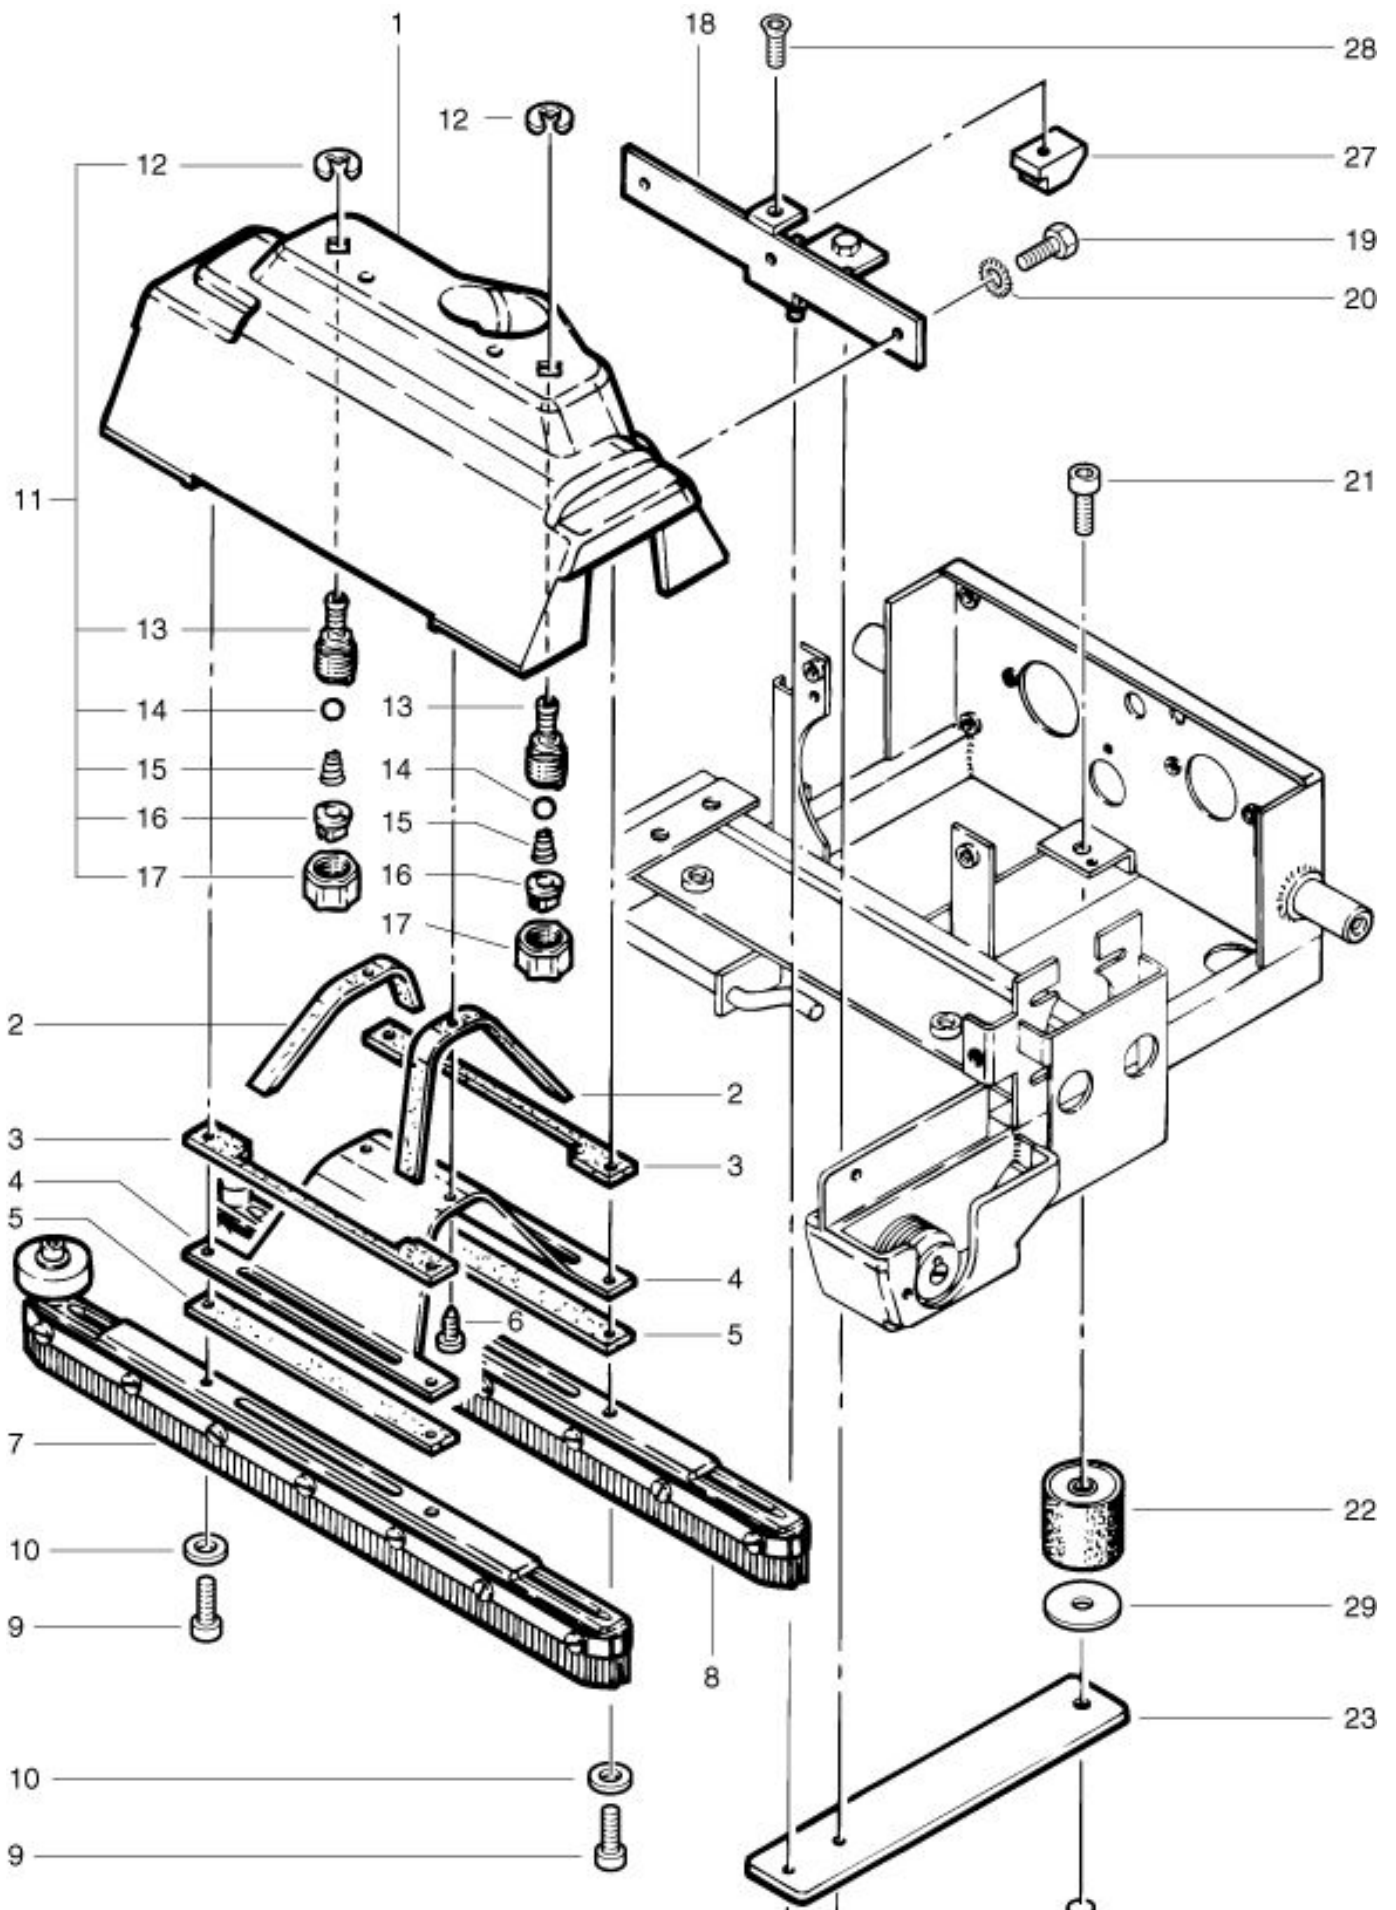

RA 400 E
Suction kanal

As at: 05/27/08 Time:05:26

RA 400 E

Suction kanal

As at: 05/27/08 Time:05:26

Pos.	Description	Reference
01	Suction nozzle	400.510
02	Top seal 200x10x3 mm	400.561
03	Top seal 190x18x3 mm	400.561A
04	Cover 219,6x190x2 mm	400.560
05	Lower seal 190x18x3 mm	400.563
06	Pan Head screw M 4x10 mm	P...489D
07	Front suction nozzle complete	400.520
08	Rear suction nozzle complete	400.530
09	Hexagon socket screw M 5x14 mm	P...488F
10	Washer M5	P...497G
11	Spraying nozzle complete including	Items 12-17 440.550
12	Security washer 9 mm	P...499N
13	Holder for nozzle	P...602E
14	Ball for spraying nozzle	P...172W
15	Pressure spring	P...444E
16	Spraying jet red	400.555
16	Spraying jet yellow	P...602 N
17	Cup nut 3/8''	P...602D
18	Nozzle holder 230x115x3 mm	400.394
19	Hexagon screw M 5x12 mm	P...470H
20	Serrated lock washer M5	P...498D
21	Hexagon socket screw M 8x10 mm	P...487C
22	Round buffer	400.393
23	Arch 252x45x5 mm	400.395
24	Countersunk screw M 8x12 mm	P...479R
25	Washer M5	P...496G
26	Stopp-nut M5	P...493G
27	Glider	411.391
28	Countersunk screw M 4x8 mm	P...480C
29	Washer 8x30x2 mm	P...497Z