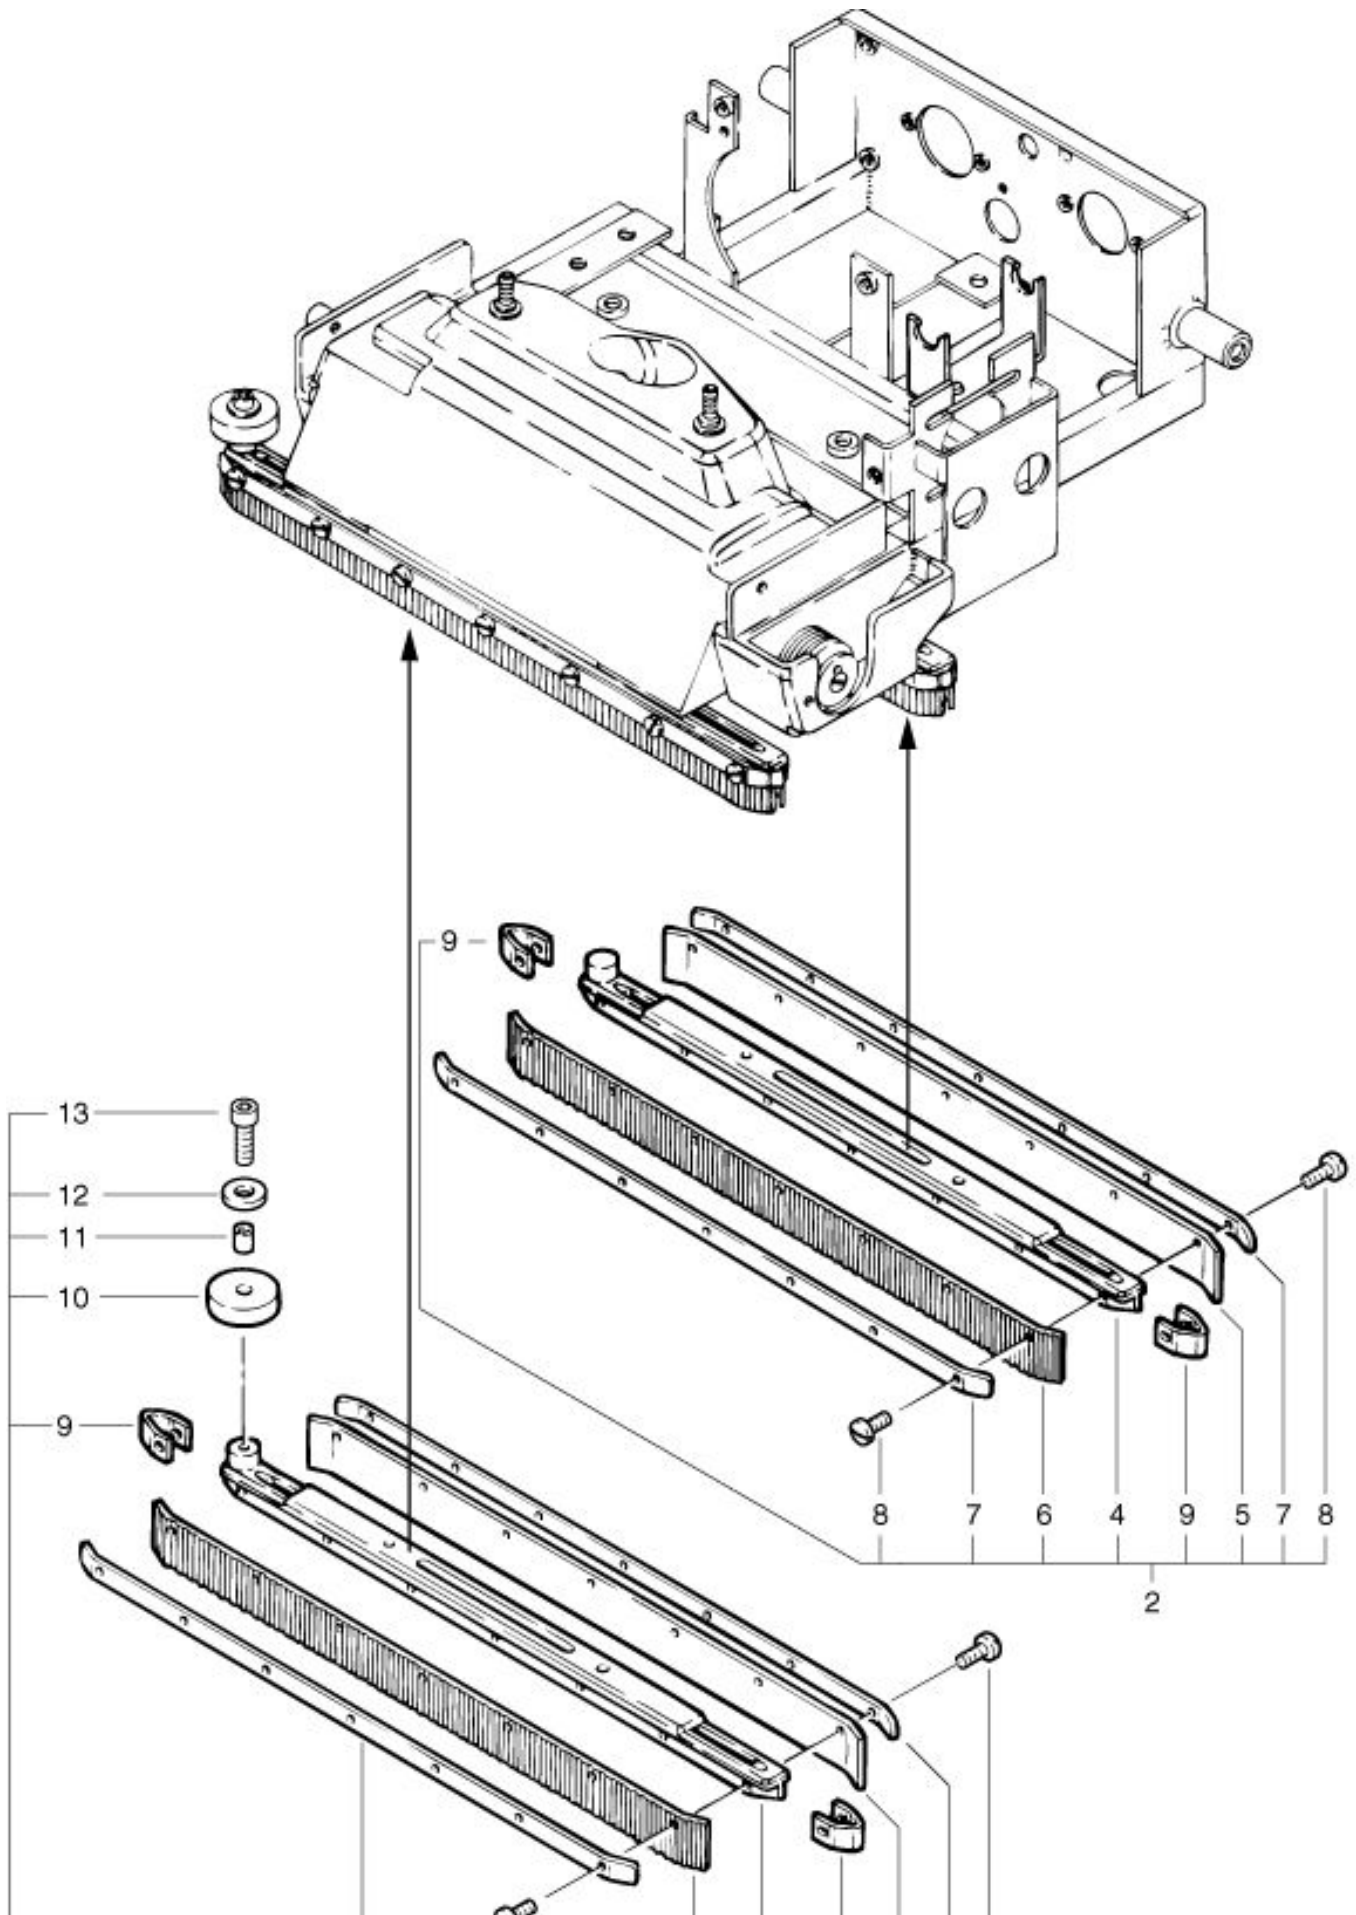

RA 400 E

Suction nozzle

As at: 05/27/08 Time:05:27

RA 400 E

Suction nozzle

As at: 05/27/08 Time:05:27

Pos.	Description	Reference
01	Front suction nozzle cpl. including Items 4-13	400.520
02	Rear suction nozzle cpl. including Items 4-9	400.530
04	Suction nozzle	400.538
05	Outer lamella (blue)	400.540
06	Inner lamella (green)	400.545
07	Clamping plate 448x10x2,5 mm	400.534
08	Pan head M 4x10 mm	P...475V
09	Protection piece 50/10x1 mm	400.535
10	Fender wheel 40x10 mm	400.521
11	Distance piece 8/5x5,5x10,5 mm	400.522
12	Washer M5	P...497E
13	Hexagon Socket screw M 5x16 mm	P...488G