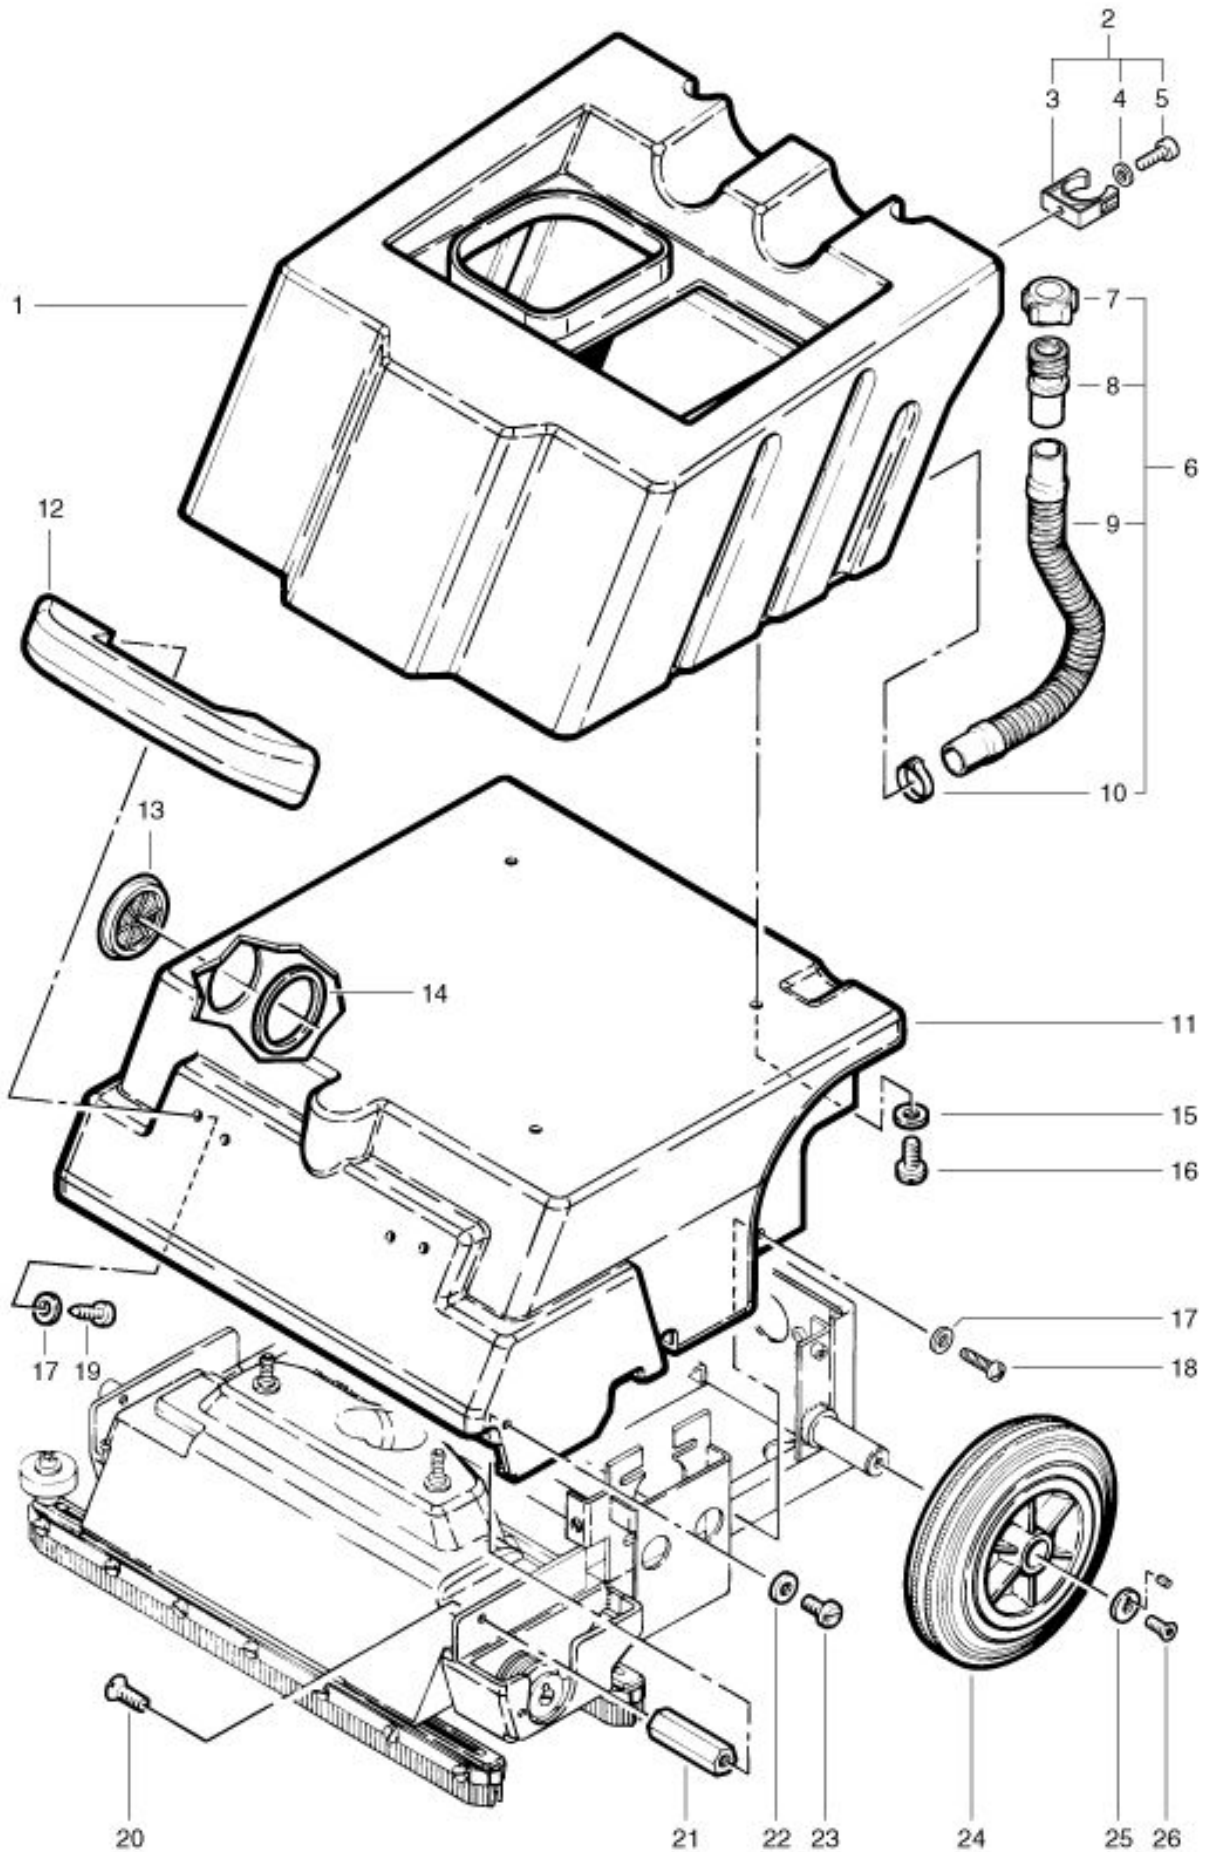

RA 400 E
Tank and Chassis

As at: 05/27/08 Time:05:27

RA 400 E

Tank and Chassis

As at: 05/27/08 Time:05:27

Pos.	Description	Reference
01	Tank	400.721
02	Hose support complete including Items 3-5	400.445
03	Hose support	P...109A
04	Washer M5	P...497G
05	Hexagon socket srew M 5x12	P...488B
06	Discharge hose complete including Items 7-10	400.740
07	Hose socket cap	500.410
08	Hose socket	500.409A
09	Discharge hose	400.741
10	Hose clamp 36,5-39,6	P...553R
11	Chassis cover	401.711
12	Handle	077.560
13	Ventilation grill	P...030L
14	Attaching ring	400.713
15	Washer M6	P...496L
16	Pan Head screw M 6x12	P...475T
17	Washer M5	P...496G
18	Screw 4,8x13 mm	P...482L
19	PT-screw 50x18 mm	P...516Q
20	Countersunk screw M 6x12	P...480B
21	Distance piece SW 12x45 mm	400.118
22	Washer M5	P...497E
23	Pan Head screw M 5x12 mm	P...475I
24	Wheel dm 200x54 mm	500.250
25	Attaching washer 30x3 mm	P...499
26	Countersunk screw M 6x12 mm	P...487U