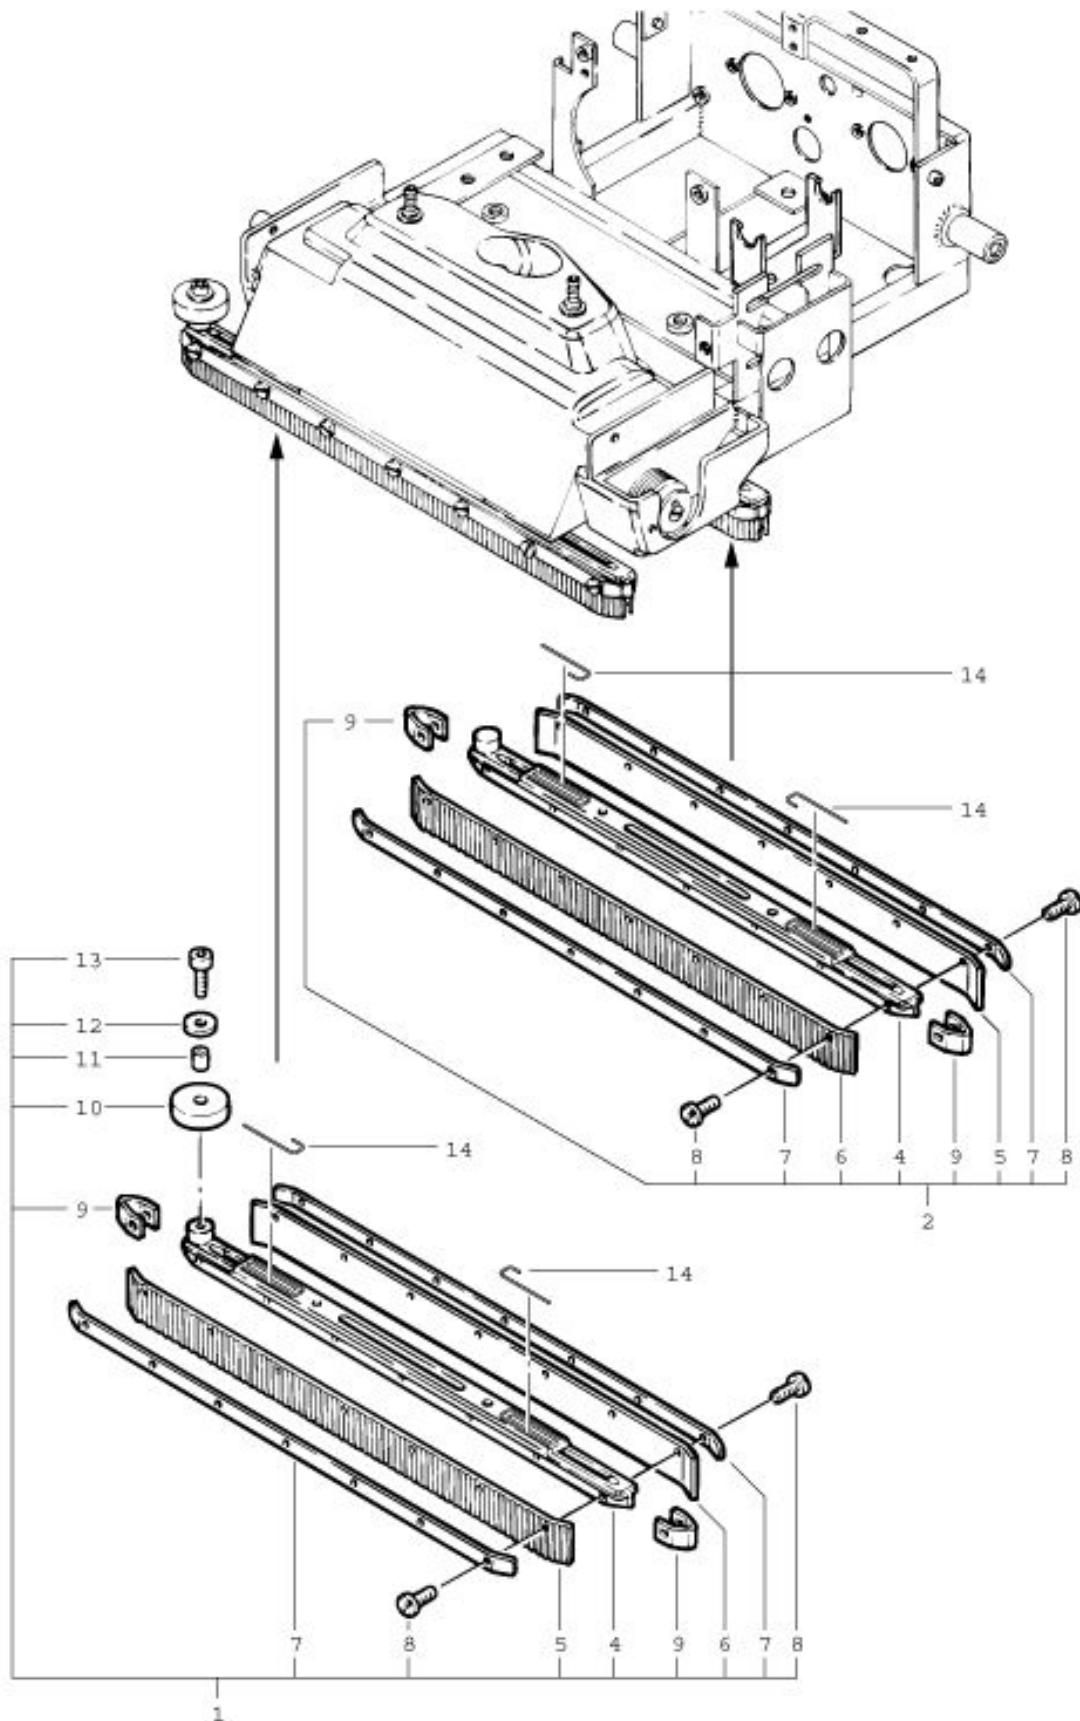

RA 410 B
Front suction nozzle

As at: 05/27/08 Time:06:00

RA 410 B

Front suction nozzle

As at: 05/27/08 Time:06:00

Pos.	Description	Reference
	Squeegee set complete including items 5,6+9 2 x blue rubber blades 2 x green rubber blades 4 x protection piece	400.505
01	Front suction nozzle compl. including items 4-13	400.520
02	Rear suction nozzle compl. including Items 4-9	400.530
04	Suction nozzle	400.538
05	Outer lamella (blue)	400.540
06	Inner lamella (green)	400.545
07	Clamping plate 448x10x2,5 mm	400.534
08	Pan head M 4x10 mm	P...475V
09	Protection piece 50/10x1 mm	400.535
10	Fender wheel 40x10 mm	400.521
11	Distance piece 8/5x5,5x10,5 mm	400.522
12	Washer M5	P...497E
13	Hexagon Socket screw M 5x16 mm	P...488G
14	Sealing string	400.505