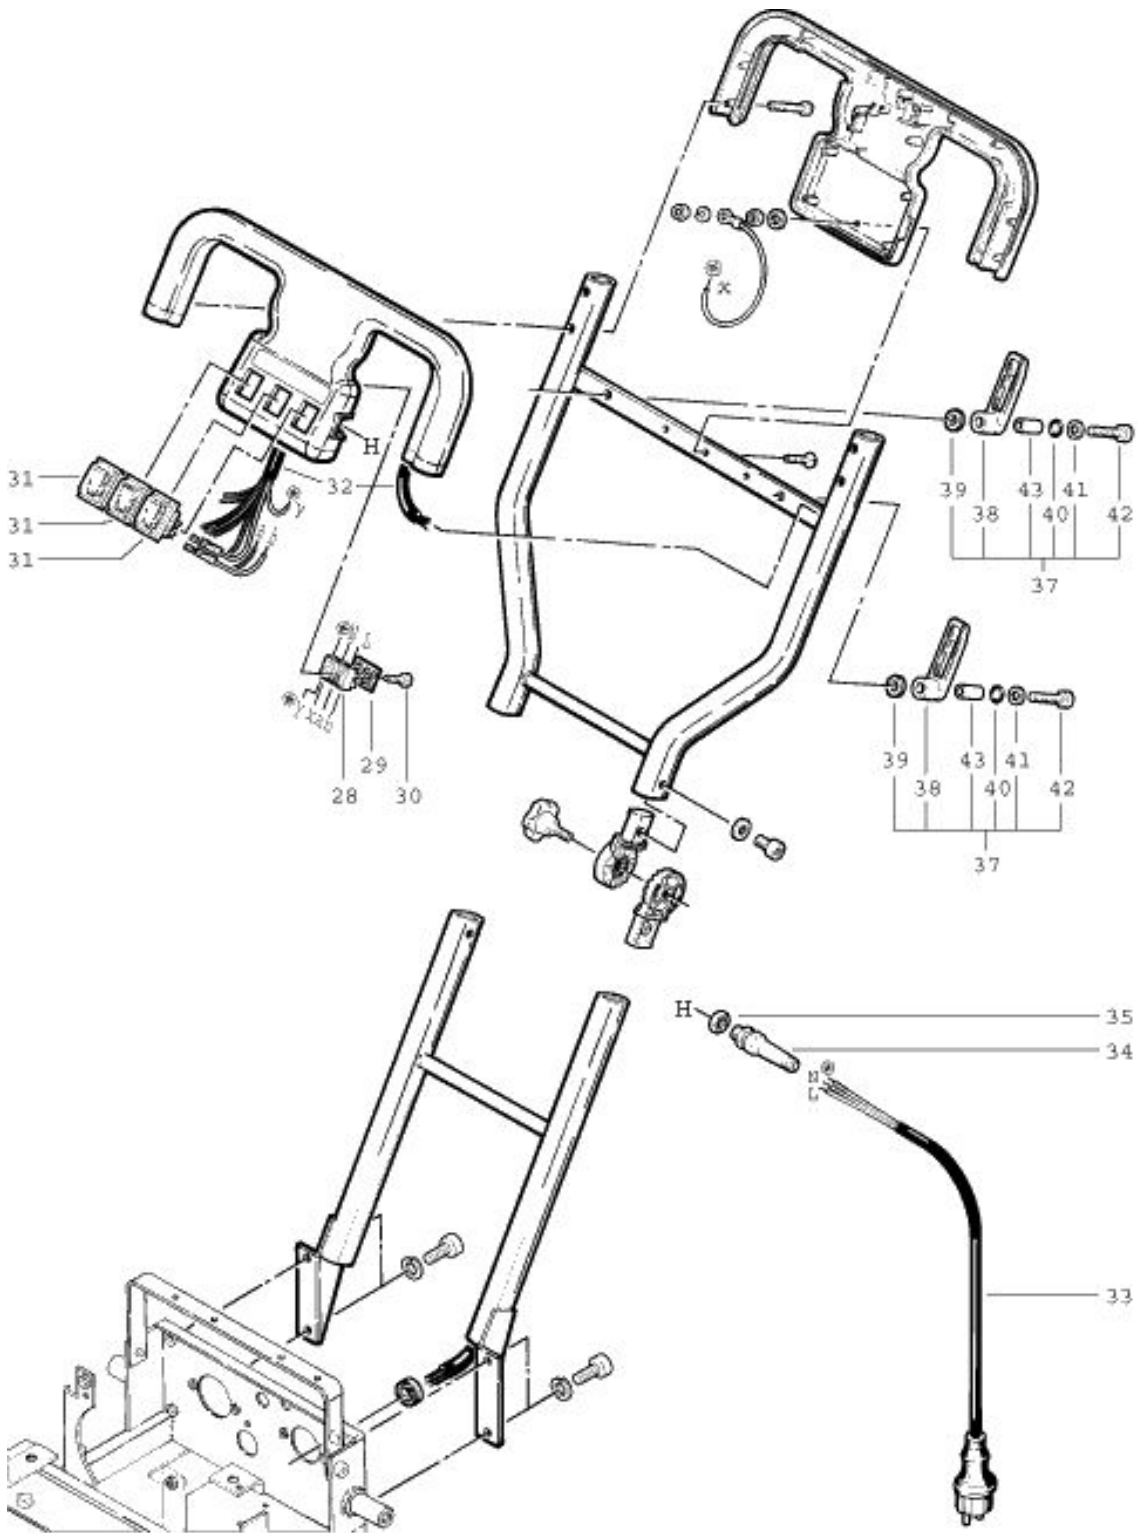

RA 410 E
Pushbar 2

As at: 05/27/08 Time:05:50

RA 410 E

Stossbügel / Guidon inférieure / Lower pushbar

B 11-05.20

RA 410 E

Pushbar 2

As at: 05/27/08 Time:05:50

Pos.	Description	Reference
28	Terminal 3 poles	P...383A
29	Marking plate	P...390
30	Screw 2,9x16 mm	P...516S
31	Tumbler switch	P...240
32	Wiring to handle	410.310S
33	Harness 600 mm	P...400B
34	Cable attachmen	P...279 K
35	Counter nut PG 9	P...279H
37	Catch for cable complete including Items 38-43	P...087
38	Catch for cable	P...087A
39	Washer dm 6/16x1 mm	P...497M
40	O-Ring 8,73x1,78 mm	P...088
41	Washer M6	P...496K
42	Hexagon socket screw M 6x30 mm	P...488S
43	Distance piece 6/8x18,8 mm	P...087B