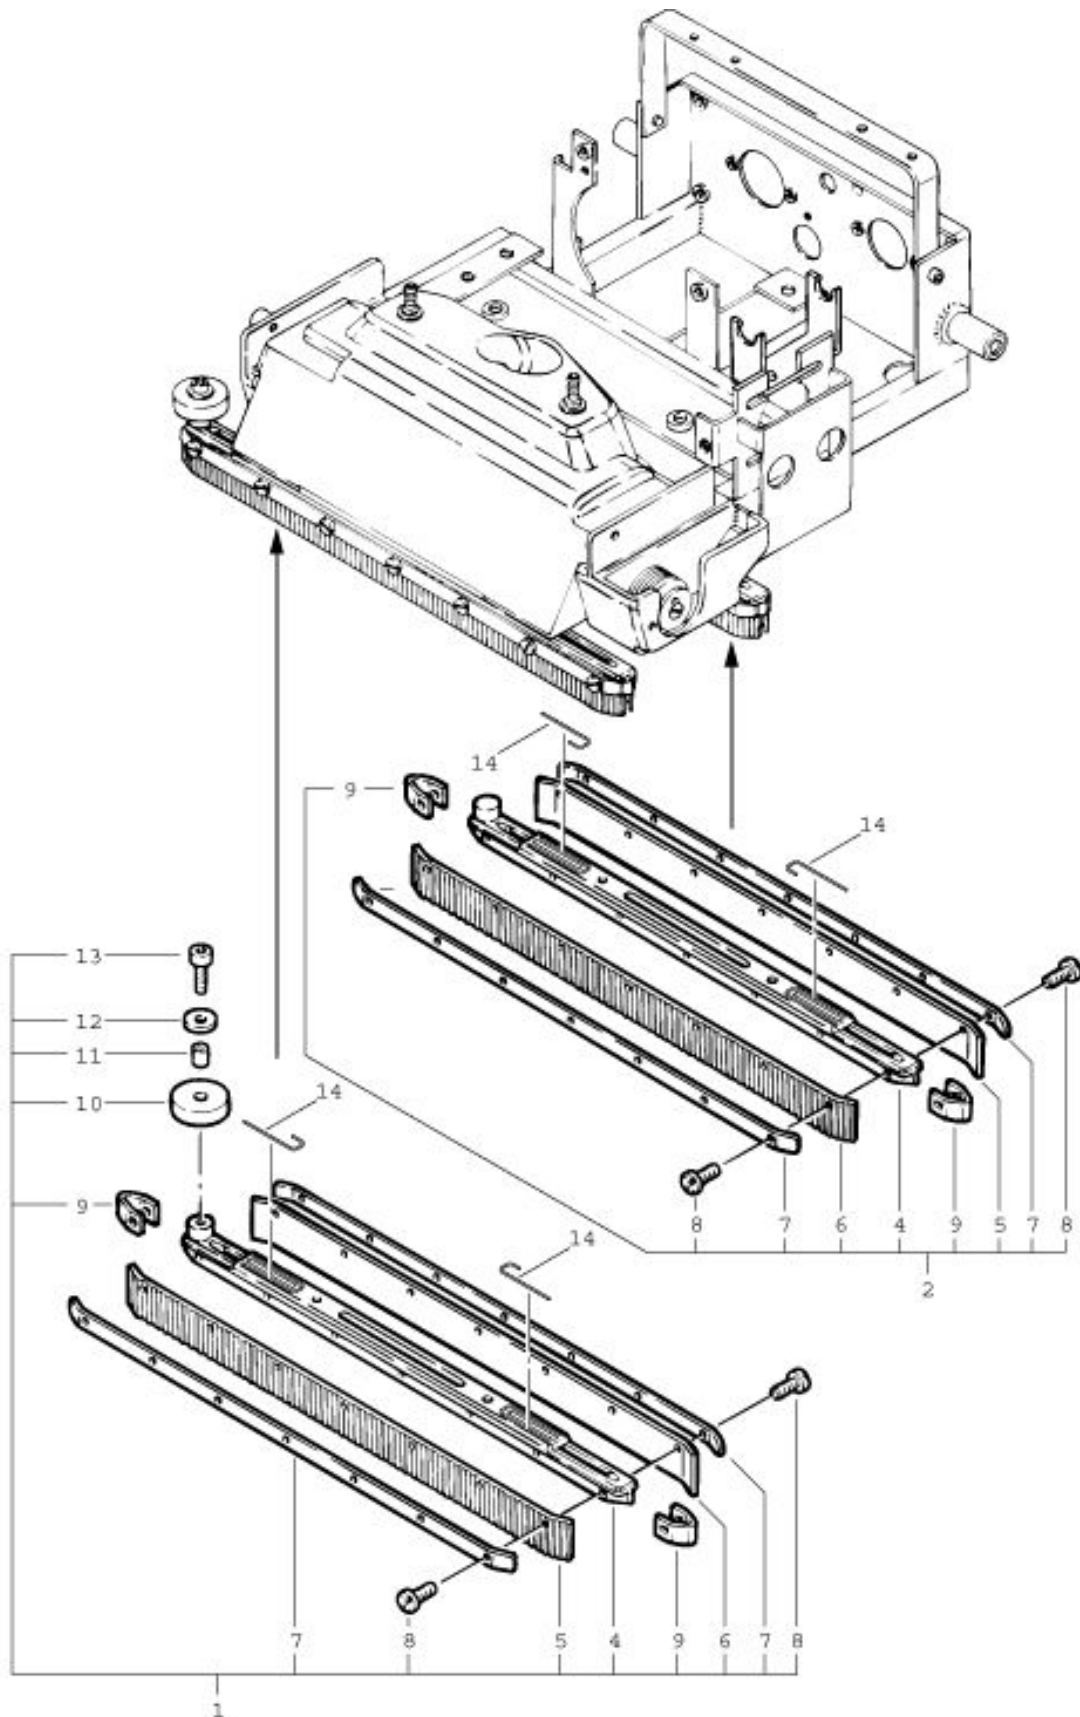

RA 410 E

Suction nozzle

As at: 05/27/08 Time:05:50

RA 410 E

Suction nozzle

As at: 05/27/08 Time:05:50

Pos.	Description		Reference	
	Set des lamelles complete contenant Pos. 5,6+9	2 x lamelles blues	400.520	2 x lamelles vertes
01	Front suction nozzle compl. including Items 4-13		400.520	
02	Rear suction nozzle compl. including Items 4-9		400.530	
04	Suction nozzle		400.538	
05	Outer lamella (blue)		400.540	
06	Inner lamella (green)		400.545	
07	Clamping plate 448x10x2,5 mm		400.534	
08	Pan head M 4x10 mm		P...475V	
09	Protection piece 50/10x1 mm		400.535	
10	Fender wheel 40x10 mm		400.521	
11	Distance piece 8/5x5,5x10,5 mm		400.522	
12	Washer M5		P...497E	
13	Hexagon Socket screw M 5x16 mm		P...488G	
14	Sealing string		400.505	
				4 x proteco