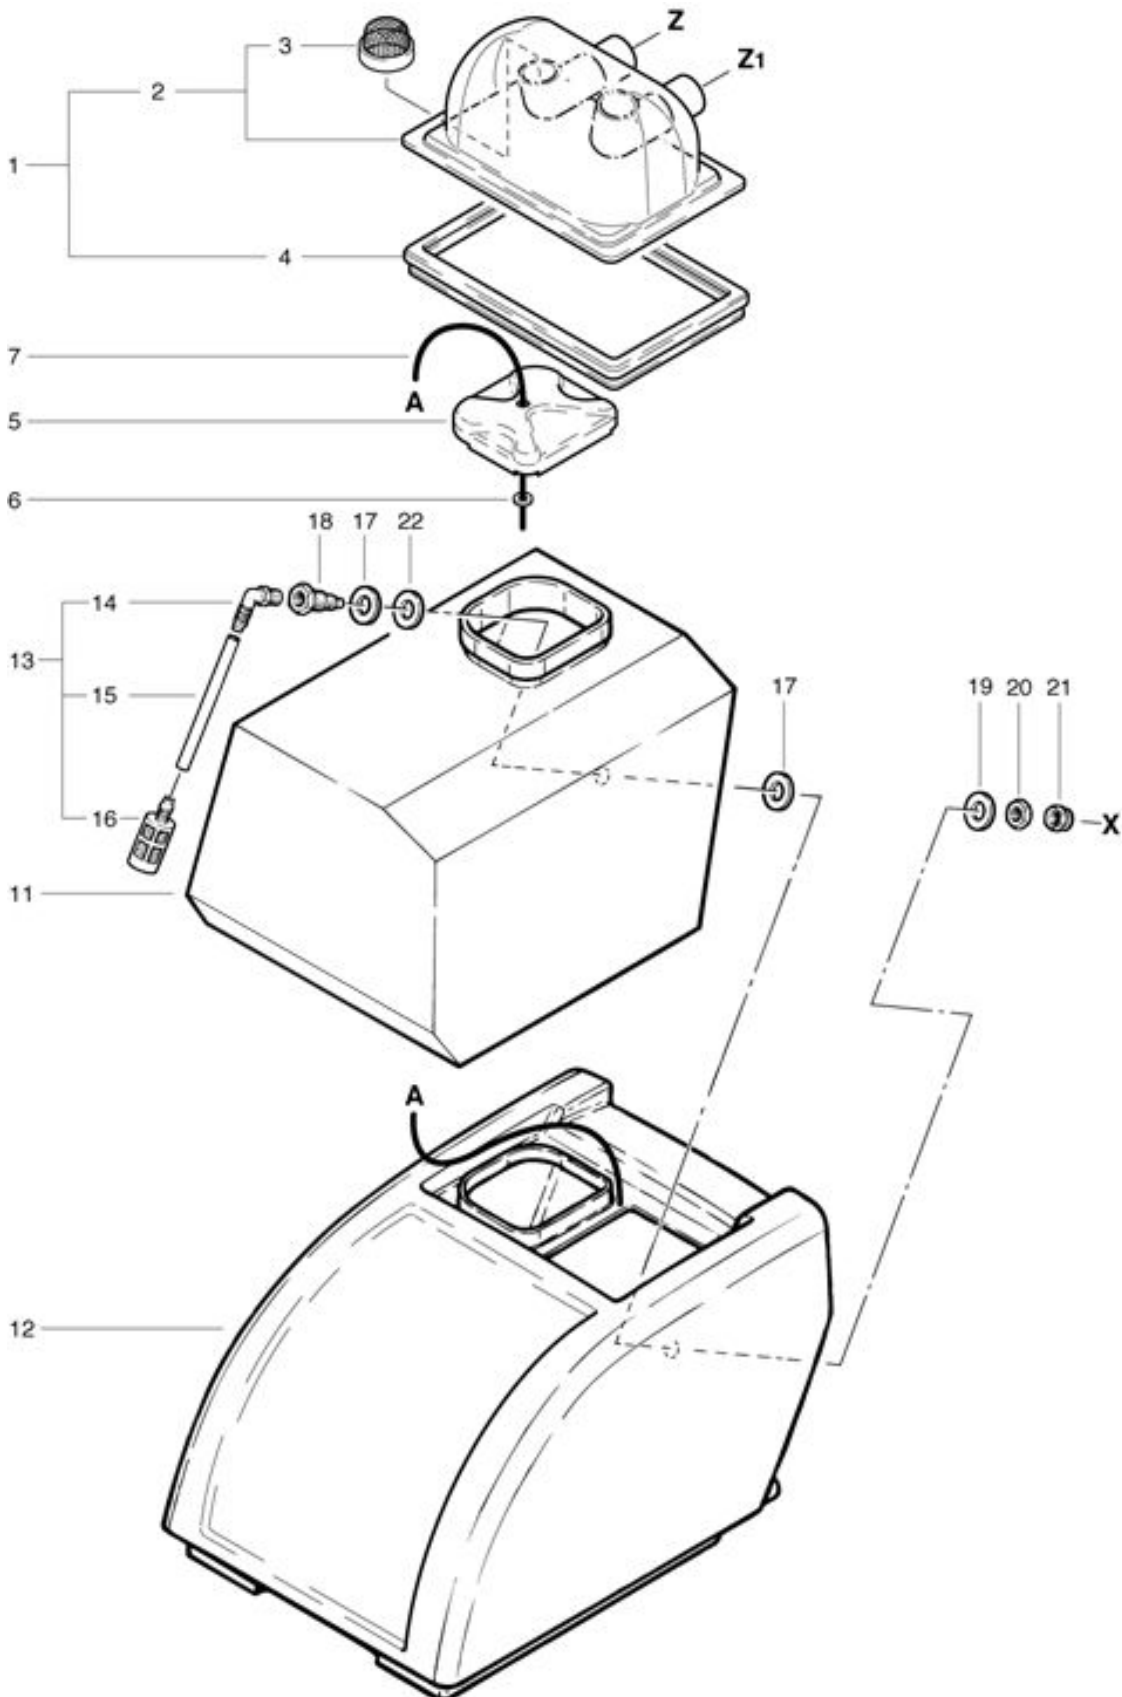

RA 410 E
Tank cover and fresh water tank

As at: 05/27/08 Time:05:51

RA 410 E

Tank cover and fresh water tank

As at: 05/27/08 Time:05:51

Pos.	Description	Reference
01	Tank cover complete including Items 2-4	530.755
02	Tank cover	400.756
03	Filter	400.766
04	Seal for cover	420.723
05	Clean water tank cover	530.758
06	Washer M 4	P...497 F
07	Cordle	490.750
11	Fresh water tank	420.722
12	Tank	411.721
13	Suction hose complete including Items 14-16	400.725
14	Angled fitting G 1/4''	P...541I
15	Suction hose 8/6 x 100	400.261 B
16	Fresh water filter	P...528
17	Washer dm 35 mm	P...098
18	Fitting SW 22 G 3/8''	400.724
19	Gasket 30/17 x 2	P...097
20	Nut G 3/8''	P...535 B
21	Sleeved nut	P... 523 G