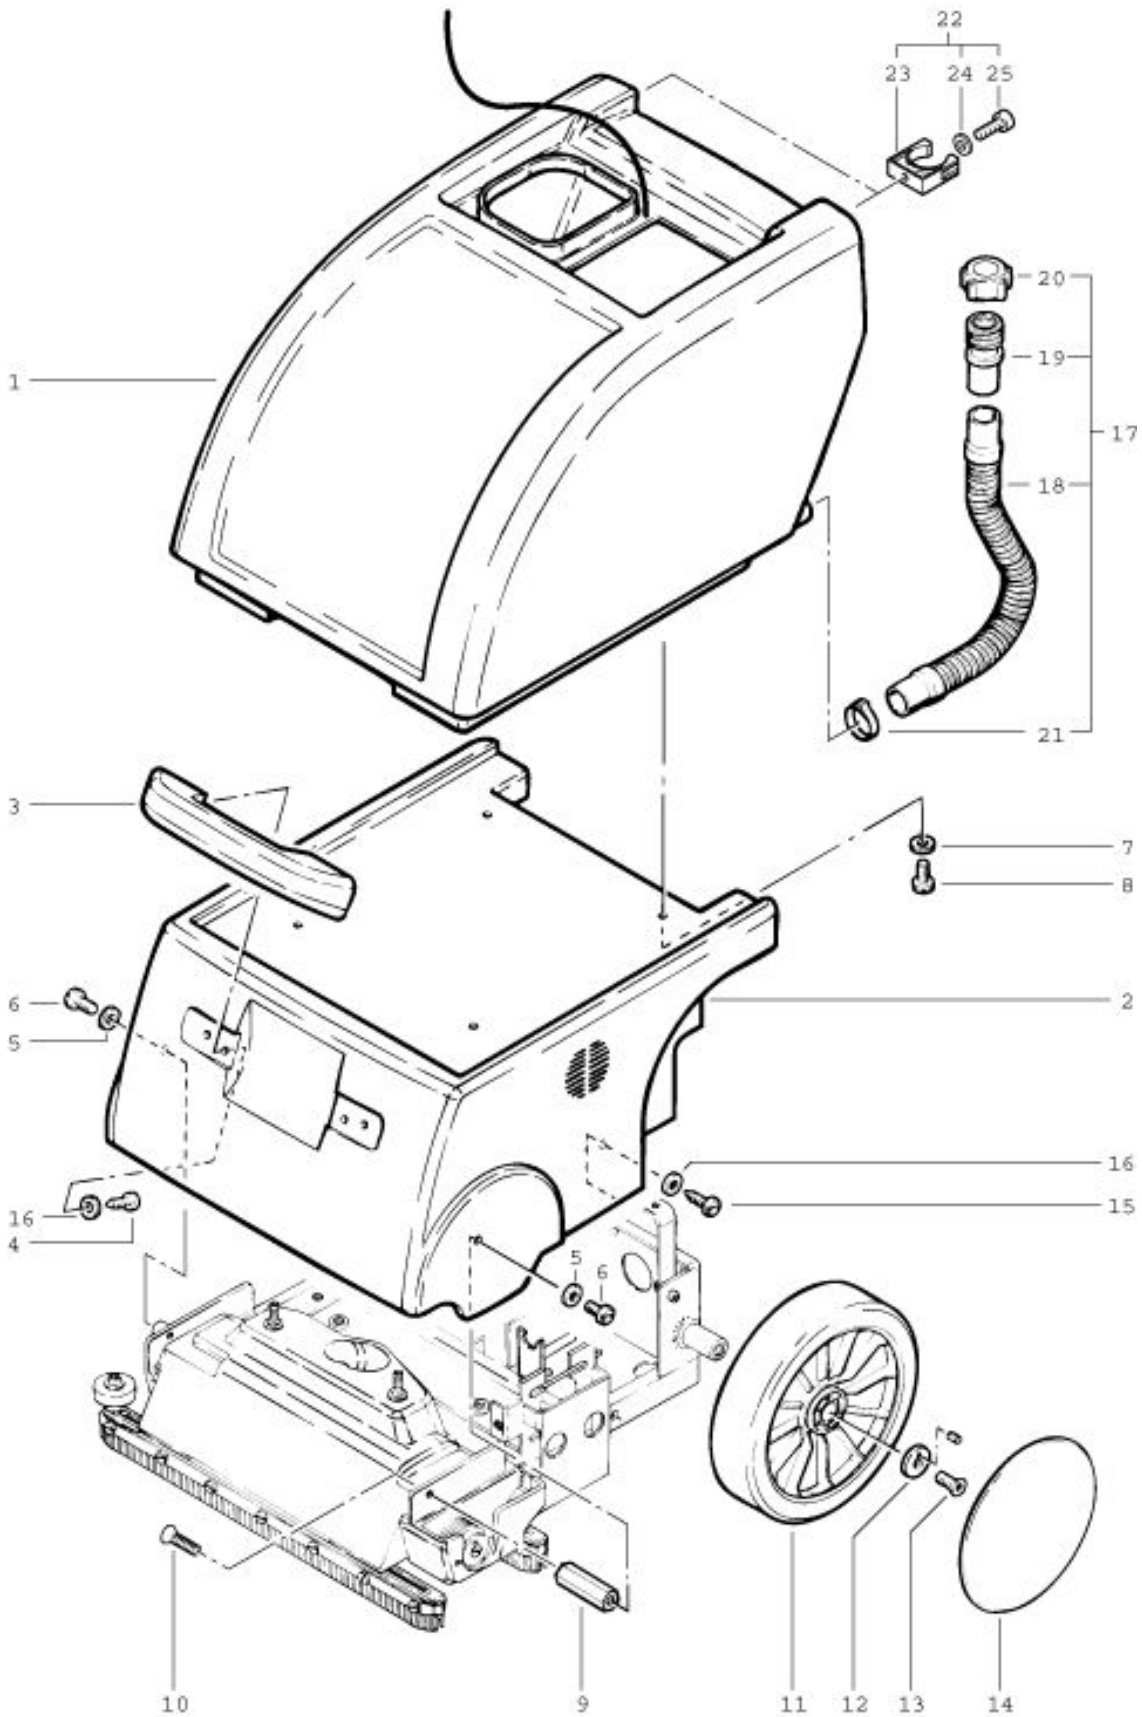

RA 410 E Tank

As at: 05/27/08 Time:05:51

RA 410 E

Tank

As at: 05/27/08 Time:05:51

Pos.	Description	Reference
01	Tank	411.721
02	Chassis cover	411.711
03	Handle	077.560
04	PT-screw 50x18 mm	P...516Q
05	Washer M 5	P...497E
06	Pan Head screw M 5x12	P...475I
07	Washer M 6	P...496L
08	Pan Head screw M 6x12	P...475 T
09	Distance piece SW 12x45	411.118
10	Countersunk screw M 6x12	P...480 B
11	Wheel 200x54	411.240
12	Attaching washer 30x3	P...499
13	Countersunk screw M 6x12	P...487U
14	Wheel cover	530.242
15	Screw 4,8x13	P...482L
16	Washer M6	P...496G
17	Discharge hose complete including Items 18-21	480.740
18	Discharge hose 330 mm	480.741
19	Hose socket	500.409A
20	Hose socket cap	500.410
21	Hose clamp 36,5-39,6	P...553R
22	Hose support complete including Items 23-25	400.445
23	Hose support	P...109A
24	Washer M 5	P...497G
25	Hexagon socket srew M 5x14	P...488F