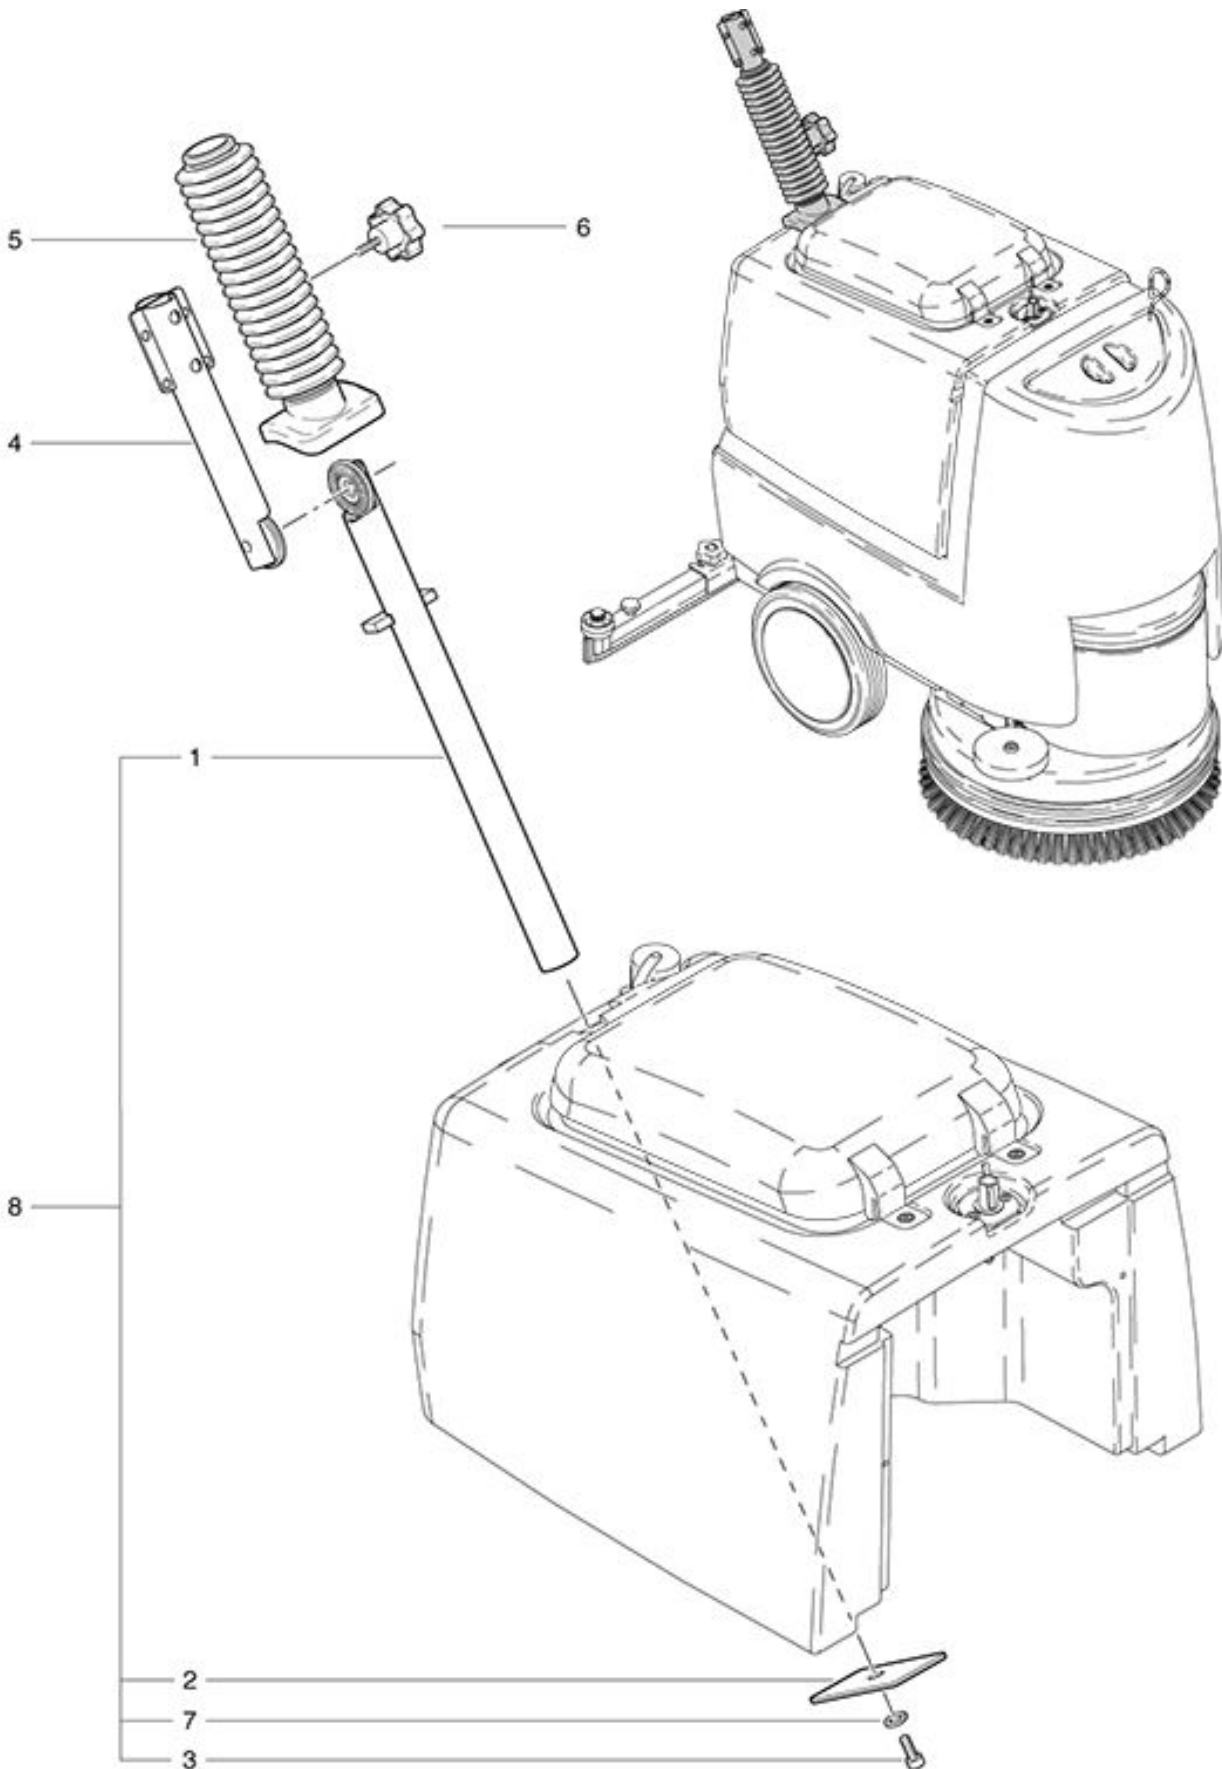

RA 431 B / RA 431 IBC
Angled tube

As at: 05/27/08 Time:07:24

RA 431 B / RA 431 IBC

Angled tube

As at: 05/27/08 Time:07:24

Pos.	Description	Reference
01	Lower angled tube	436.255
02	Disk	436.340
03	Cylindrical screw M 10x35	P...487 HA
04	Upper handle tube swivelling	432.410
05	Protection	432.405
06	Star handle Ø 62/M 8	P...253 K
07	Serrated lock washer M 10	P...498 F
08	Up to Masch.Nr. 8812-001 complete order: Pos.1,2,3 and 7	-