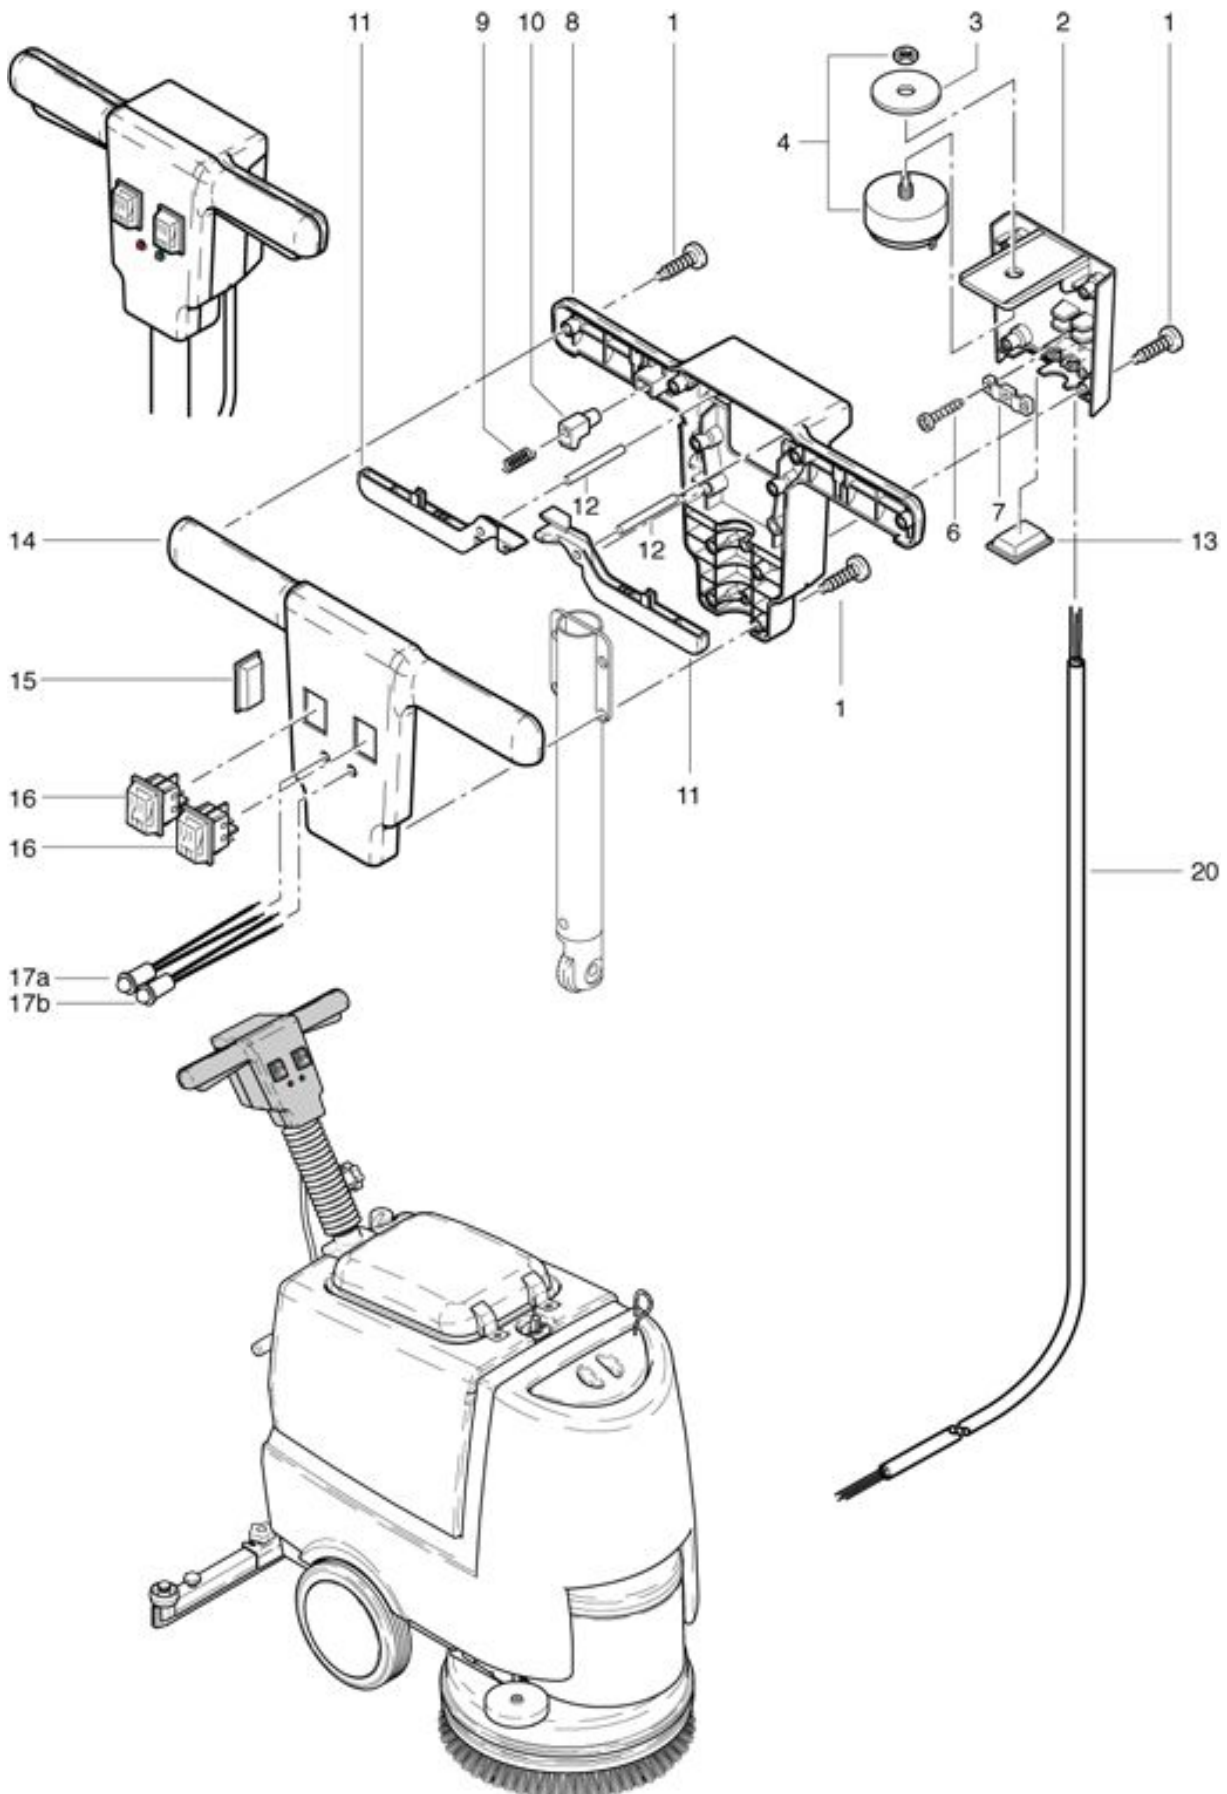

RA 431 B / RA 431 IBC Handle

As at: 05/27/08 Time:07:27

RA 431 B / RA 431 IBC Handle

As at: 05/27/08 Time:07:27

Pos.	Description	Reference
01	PT screw KA 50x25	P...515 L
02	Rear handle cover	741.310
03	Washer M 12/13/37/3	P...496
04	Switch (2)	6650454
06	Screw-Spax M 5x20	P...515 K
07	Cable clamp	742.321
08	Rear handle housing	436.324
09	Pressure spring	742.209
10	Button	742.208
11	Switch handle	741.204
12	Cylindrical pin Ø 6x50	P...512 M
13	Cover	741.216
14	Front handle housing	436.310
15	Cover	741.216
16	Tumbler switch 24 V	P...241
17a	LED red 2.1 V	P...418 A
17b	LED green 2.1 V	P...418 A
20	Cable tree for pushbar	436.319