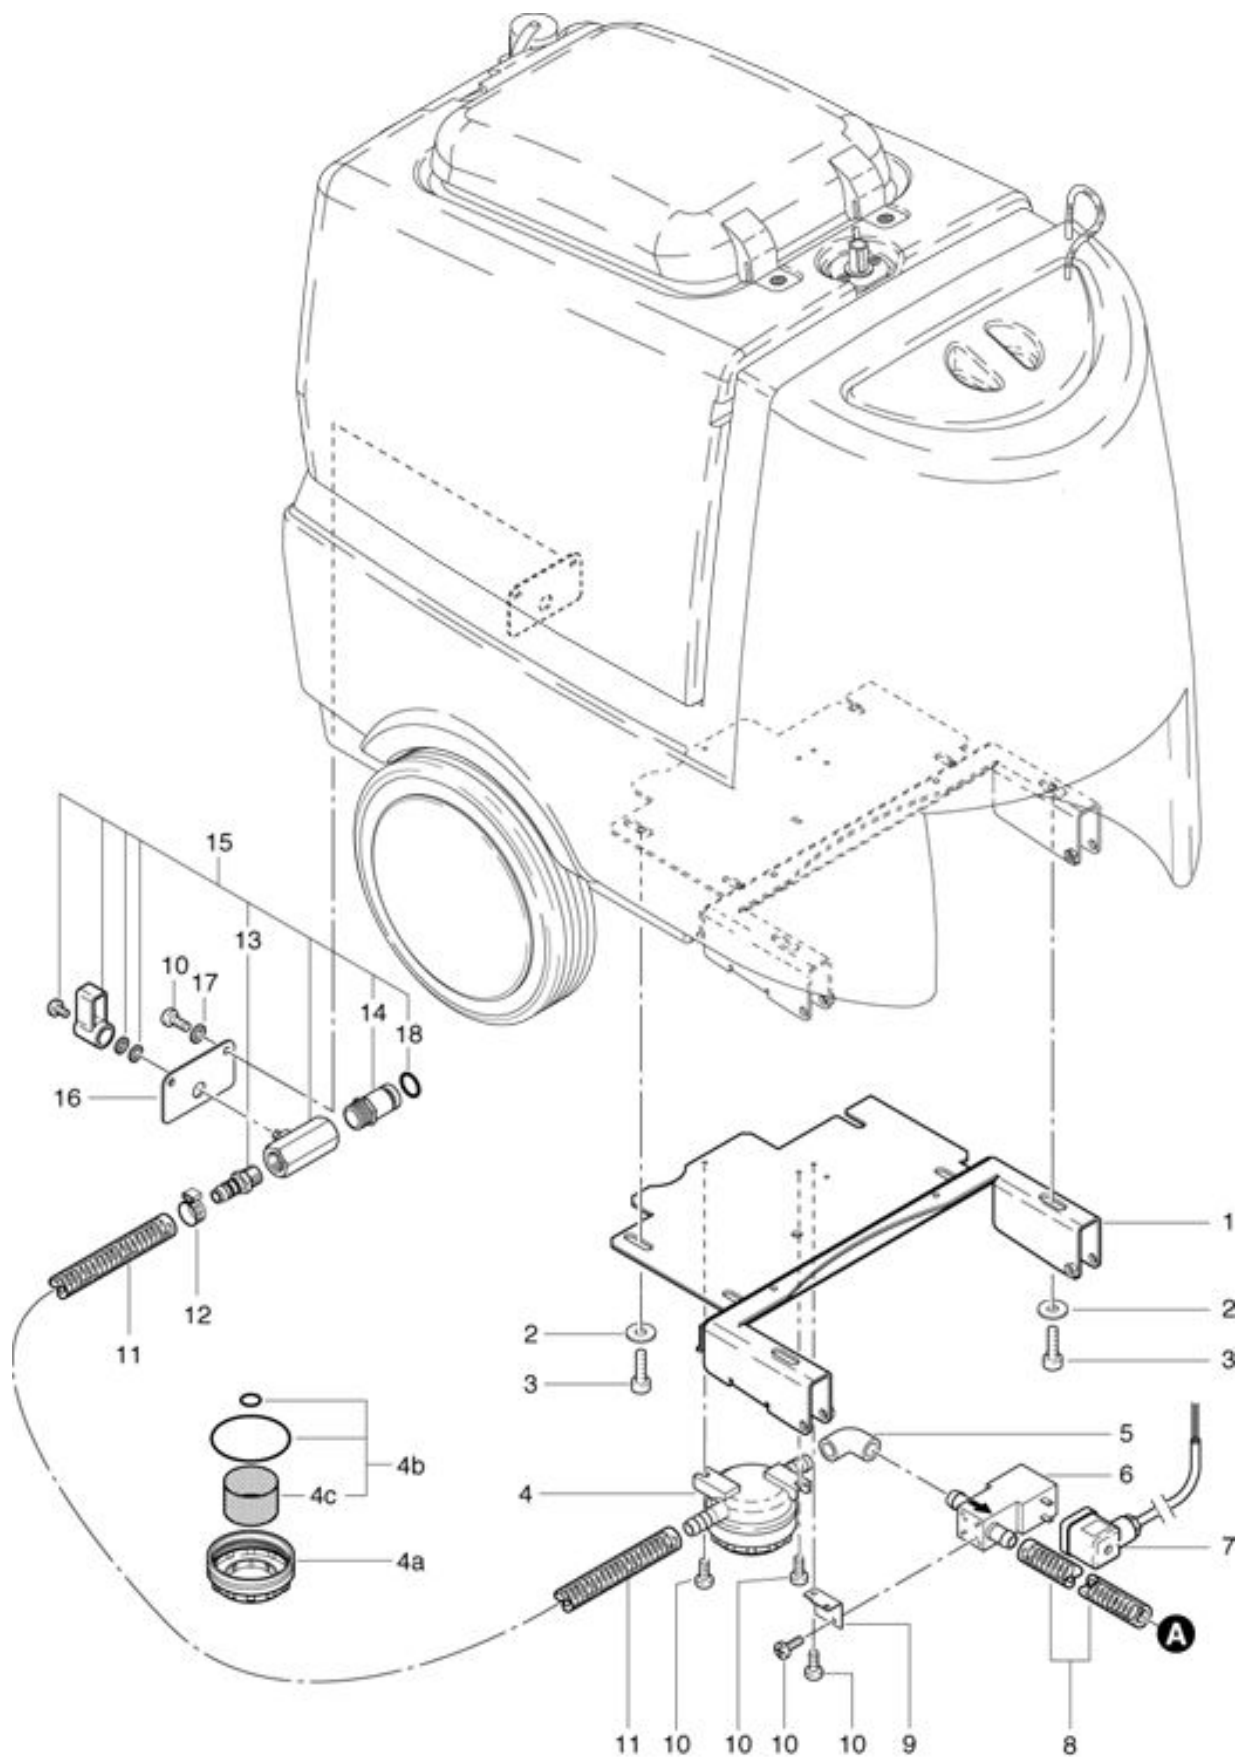

RA 431 B / RA 431 IBC
Magnetic valve and Filter assembling

As at: 05/27/08 Time:07:28

RA 431 B / RA 431 IBC

Magnetic valve and Filter assembling

As at: 05/27/08 Time:07:28

Pos.	Description	Reference
01	Girder sheet metal	436.052
02	Washer M 6	P...496 L
03	Hexagon screw M 6x12	P...486 Q
04	Filter compl.	430.759
04 c	Filter	430.759 B
04a	Filter cover	430.258
04b	Filter kit	430.759 A
05	Elbow	432.091
06	Magnetic valve 24 V	P...258
07	Cable for magnetic valve	436.710
08	Hose 620 mm	430.231
09	Angled support	432.096
10	Truss head screw M 5x10	P...481 Z
11	Hose 150 mm	430.236
12	Hose clip 19.8-706R	P...550 N
13	Straight nipple	P...519 B
14	Straight	432.087
15	Valve complete	432.085
16	Disk to ball valve	432.088
17	Serrated lock washer M 5	P...498 D
18	O-ring	P...960 O