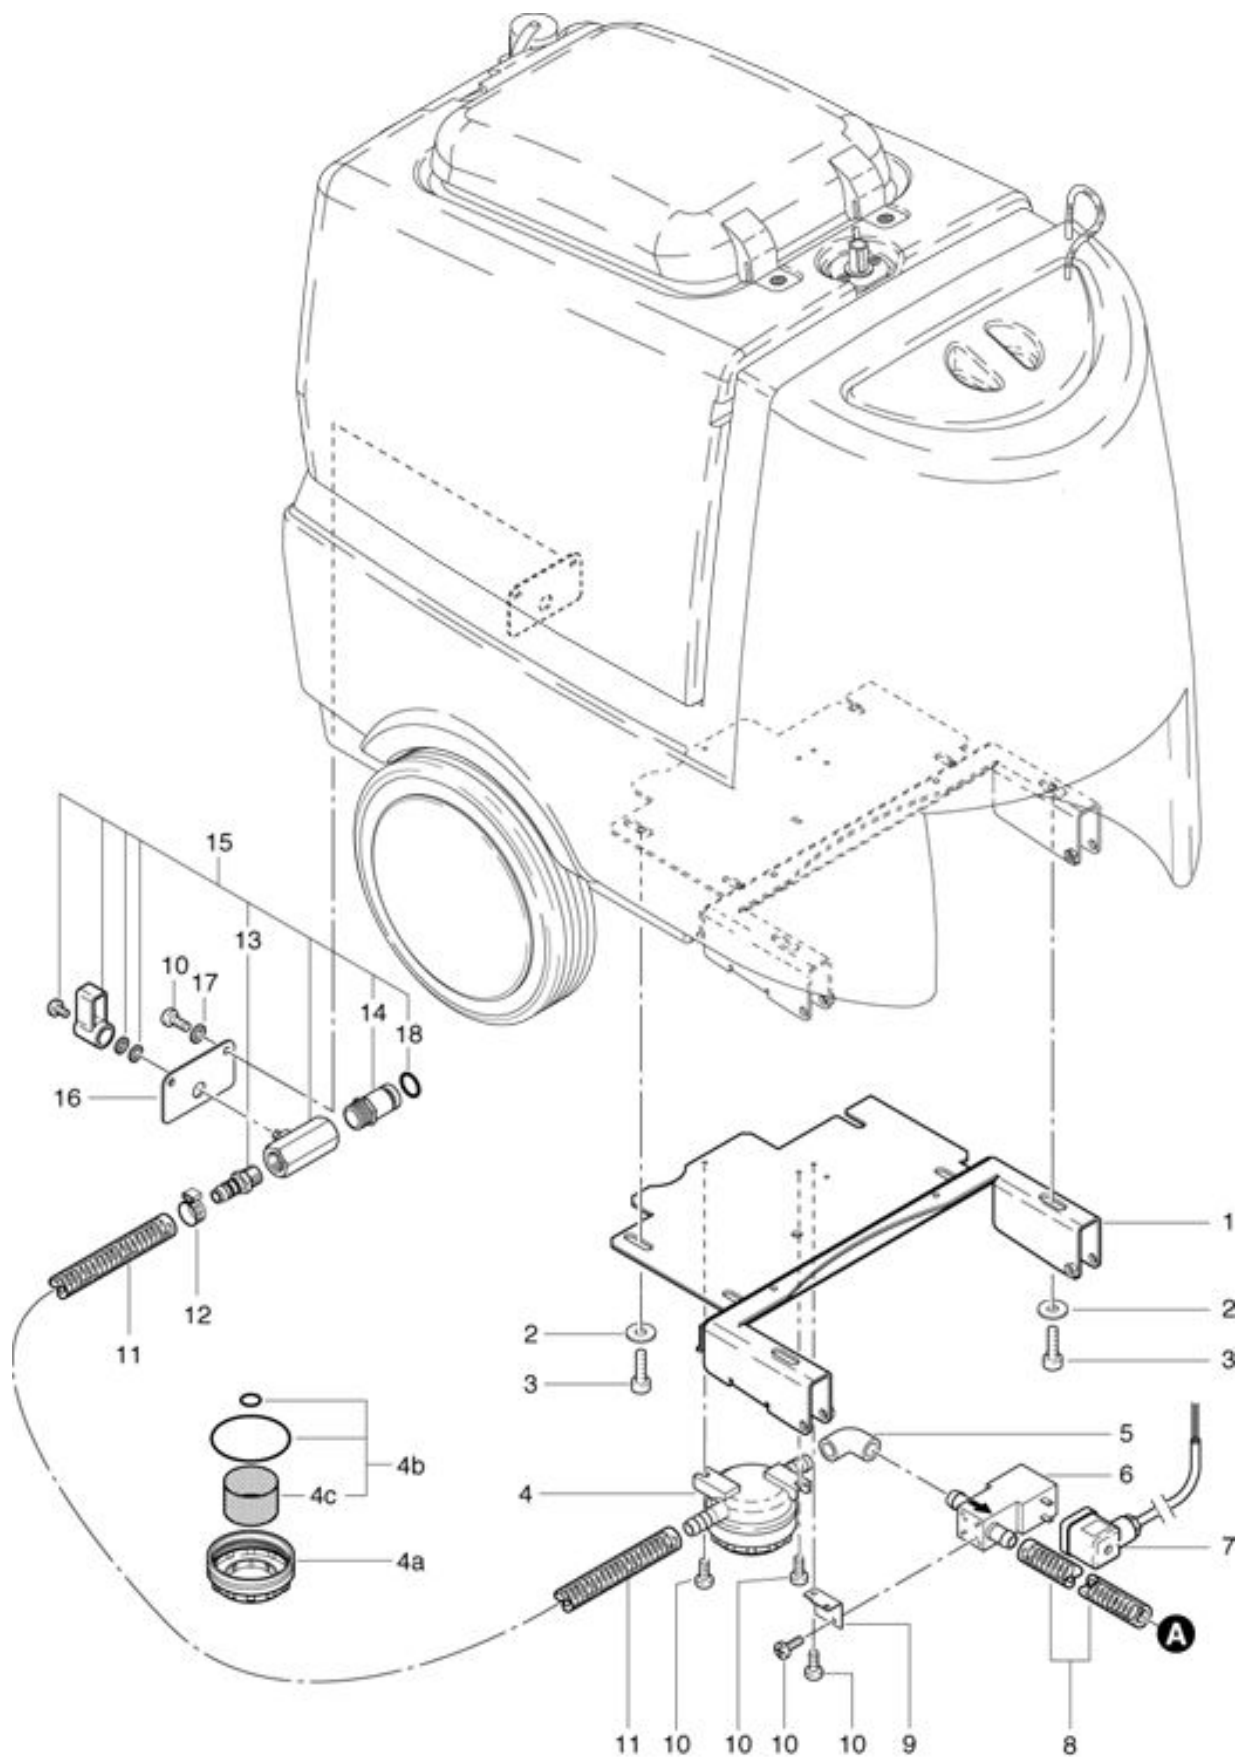

RA 431 B / RA 431 IBC  
Magnetic valve and Filter assembling

As at: 05/27/08 Time:07:28

## Magnetic valve and Filter assembling

As at: 05/27/08 Time:07:28

<b>Pos.</b>	<b>Description</b>	<b>Reference</b>
01	Girder sheet metal	436.052
02	Washer M 6	P...496 L
03	Hexagon screw M 6x12	P...486 Q
04	Filter compl.	430.759
04 c	Filter	430.759 B
04a	Filter cover	430.258
04b	Filter kit	430.759 A
05	Elbow	432.091
06	Magnetic valve 24 V	P...258
07	Cable for magnetic valve	436.710
08	Hose 620 mm	430.231
09	Angled support	432.096
10	Truss head screw M 5x10	P...481 Z
11	Hose 150 mm	430.236
12	Hose clip 19.8-706R	P...550 N
13	Straight nipple	P...519 B
14	Straight	432.087
15	Valve complete	432.085
16	Disk to ball valve	432.088
17	Serrated lock washer M 5	P...498 D
18	O-ring	P...960 O