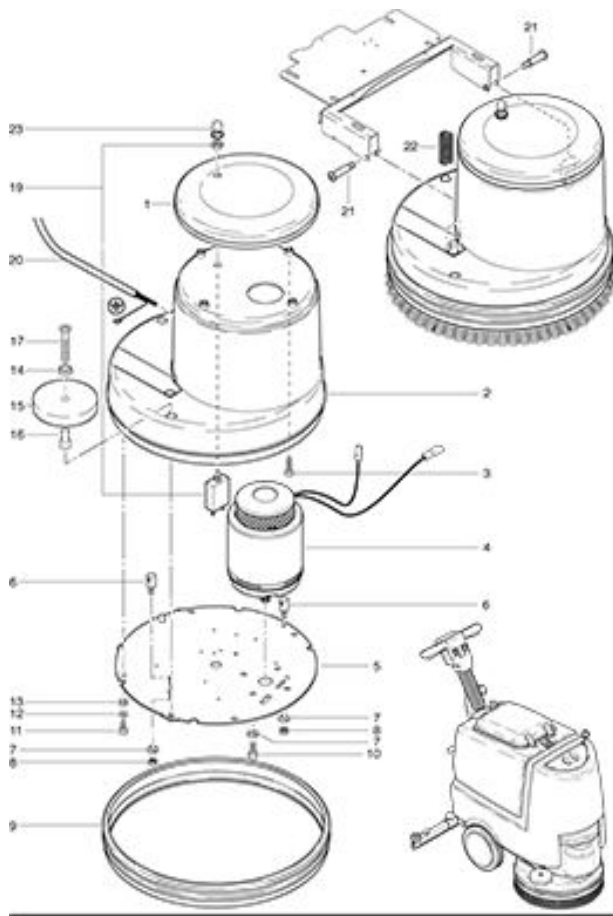

RA 431 B / RA 431 IBC Motor

As at: 05/27/08 Time:07:28

Motor / Moteur / Engine

B 7-09 2007

RA 431 B / RA 431 IBC

Motor

As at: 05/27/08 Time:07:28

Pos.	Description	Reference
01	Cover	748.067 O
02	Cover	432.510
03	PT-screw KA 50x24	P...515 L
04	Motor complete 24 V/DC 600 W	436.121
05	Drive disk	432.502
06	Hold bolt	432.505
07	Washer M 8	P...496 P
08	Hexagon nut M 8	P...492 H
09	Shock protection	720.054
10	Hexagon screw M 8x16	P...471 D
11	PT-screw KA 50x10	P...515 LA
12	Washer M 5	P...496 G
13	Distance ring	432.515
14	Washer M 8/25/4,8 mm	P...500 T
15	Fender wheel Ø 90 mm	510.127
16	Distance ring	432.508
17	Hexagon socket screw M 8x45	P...488 U
19	Protective switchgear 25 A	470.355
20	Motor cable	436.314
21	Pass shoulder screw 8x25-M6x6	432.521
22	Compression spring 68x18x2	432.520
23	Protective cap E-T-A	500.957 A