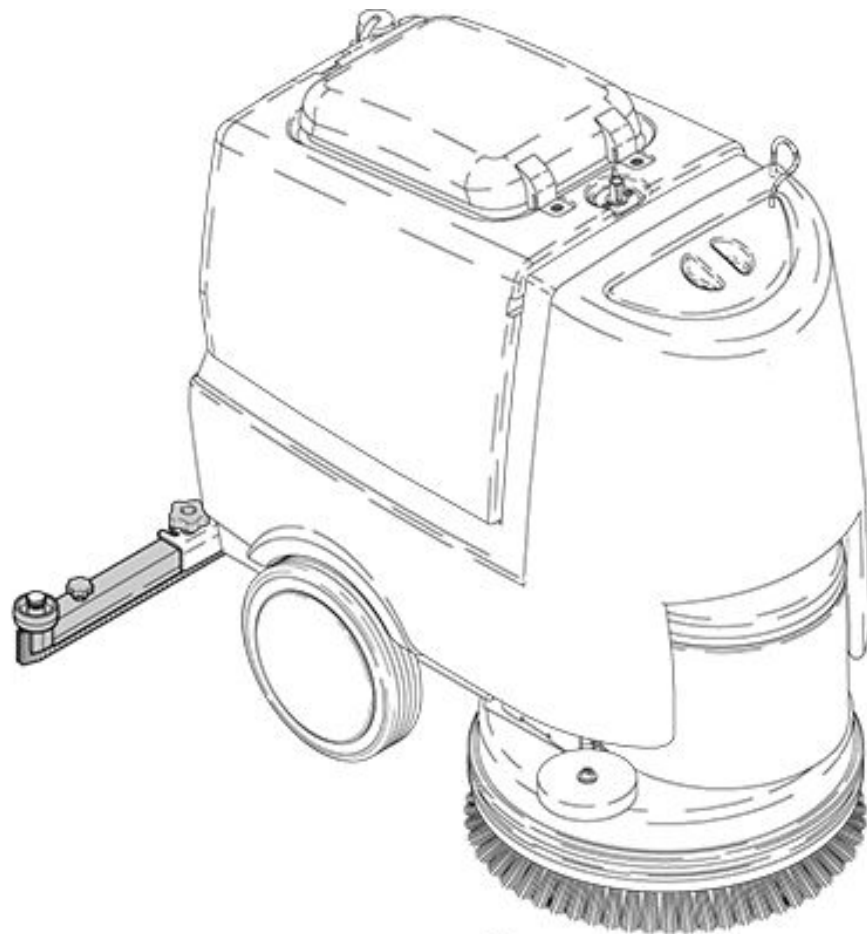

RA 431 B / RA 431 IBC  
Suction nozzle even

As at: 05/27/08 Time:07:29

### Suction nozzle even

As at: 05/27/08 Time:07:29

<b>Pos.</b>	<b>Description</b>	<b>Reference</b>
01	Suction nozzle even complete, including items 3-14	430.600
03	Suction nozzle housing	430.602
04	Nozzle end piece	530.606
05	Nozzle insert	430.603
06	Rubber blade (brown)	430.604
07	Rubber blade beige	430.606
08	Fender wheel	450.364 F
09	Distance piece 6/8x27,5 mm	530.609
10	Washer 6/16x1 mm	P...497 M
11	Cyndrical screw M 6x35	P...486 U
12	Screw knob M 6x20	P...494 X
13	Star handle	530.607
14	Star handle Ø 62	P...253 J
15	Suction lips set, standard	430.082
15	Suction lips set, oil and fatsteadily	430.080