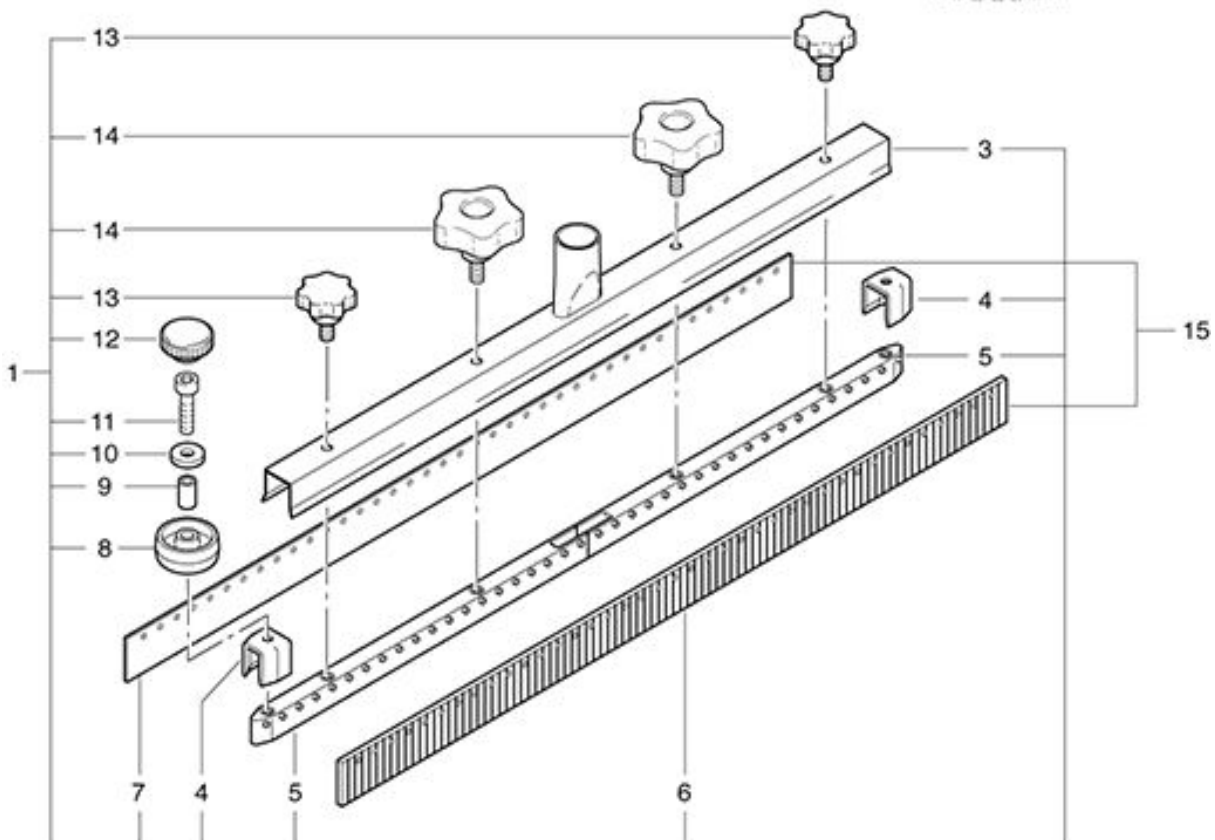

RA 431 B / RA 431 IBC
Suction nozzle even

As at: 05/27/08 Time:07:29

RA 431 B / RA 431 IBC

Suction nozzle even

As at: 05/27/08 Time:07:29

Pos.	Description	Reference
01	Suction nozzle even complete, including items 3-14	430.600
03	Suction nozzle housing	430.602
04	Nozzle end piece	530.606
05	Nozzle insert	430.603
06	Rubber blade (brown)	430.604
07	Rubber blade beige	430.606
08	Fender wheel	450.364 F
09	Distance piece 6/8x27,5 mm	530.609
10	Washer 6/16x1 mm	P...497 M
11	Cyndrical screw M 6x35	P...486 U
12	Screw knob M 6x20	P...494 X
13	Star handle	530.607
14	Star handle Ø 62	P...253 J
15	Suction lips set, standard	430.082
15	Suction lips set, oil and fatsteadily	430.080