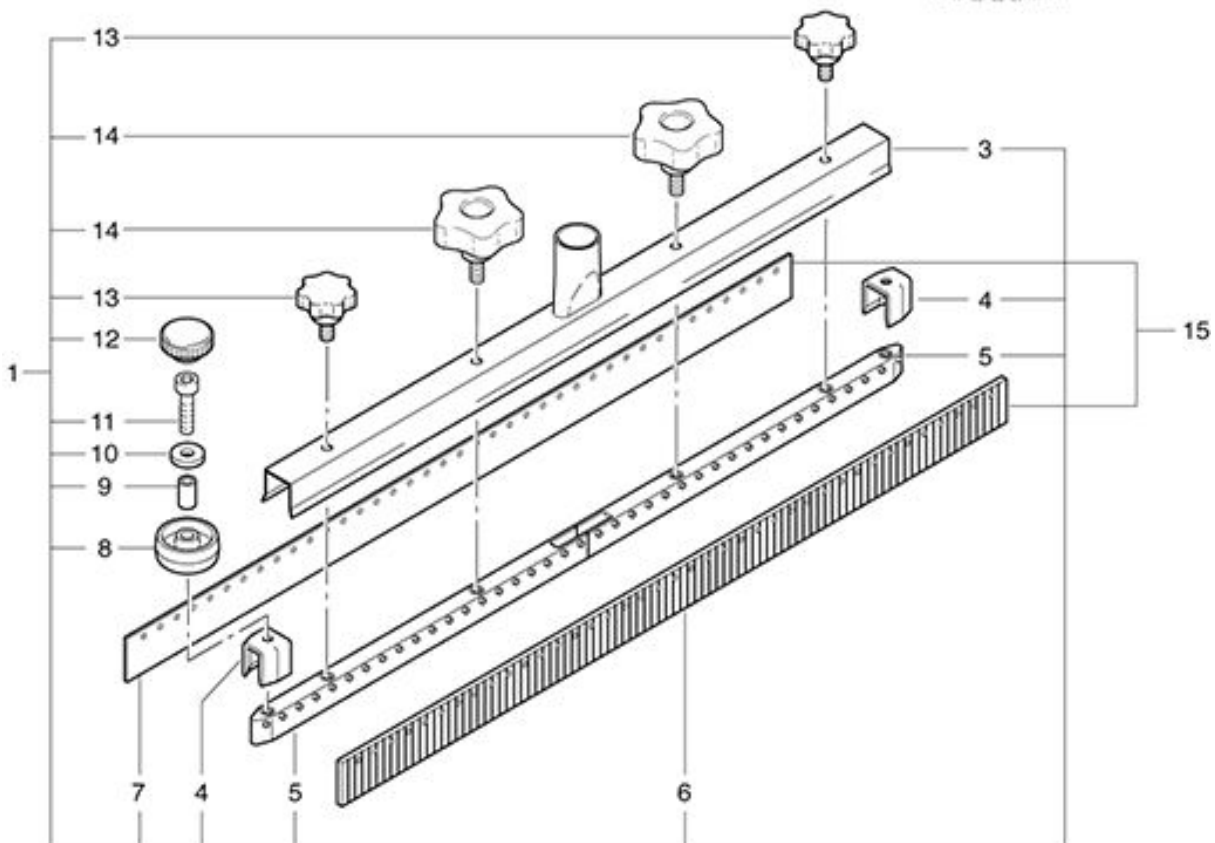

RA 431 B / RA 431 IBC
Suction nozzle even

As at: 05/27/08 Time:07:29

RA 431 B / RA 431 IBC

Suction nozzle even

As at: 05/27/08 Time:07:29

Pos.	Description	Reference
01	Suction nozzle even complete, including items 3-14	430.600
03	Suction nozzle housing	430.602
04	Nozzle end piece	530.606
05	Nozzle insert	430.603
06	Rubber blade (brown)	430.604
07	Rubber blade beige	430.606
08	Fender wheel	450.364 F
09	Distance piece 6/8x27,5 mm	530.609
10	Washer 6/16x1 mm	P...497 M
11	Cyndrical screw M 6x35	P...486 U
12	Screw knob M 6x20	P...494 X
13	Star handle	530.607
14	Star handle Ø 62	P...253 J
15	Suction lips set, standard	430.082
15	Suction lips set, oil and fatsteadily	430.080