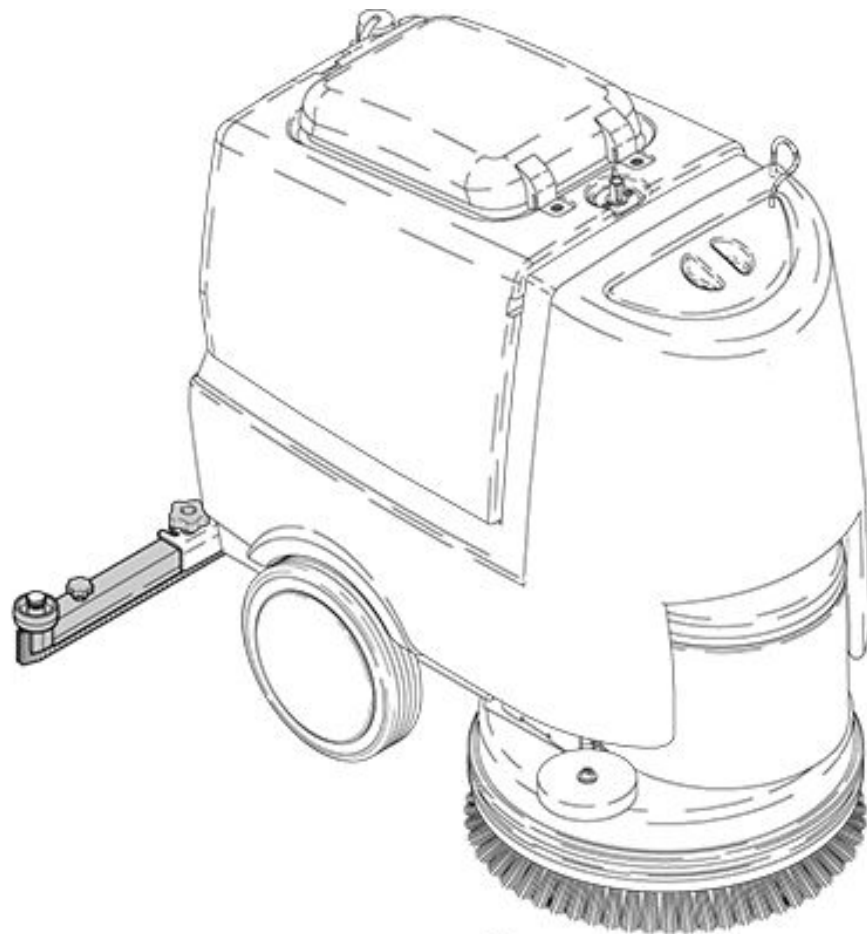

RA 431 B / RA 431 IBC
Suction nozzle even

As at: 05/27/08 Time:07:29

RA 431 B / RA 431 IBC

Suction nozzle even

As at: 05/27/08 Time:07:29

Pos.	Description	Reference
01	Suction nozzle even complete, including items 3-14	430.600
03	Suction nozzle housing	430.602
04	Nozzle end piece	530.606
05	Nozzle insert	430.603
06	Rubber blade (brown)	430.604
07	Rubber blade beige	430.606
08	Fender wheel	450.364 F
09	Distance piece 6/8x27,5 mm	530.609
10	Washer 6/16x1 mm	P...497 M
11	Cyndrical screw M 6x35	P...486 U
12	Screw knob M 6x20	P...494 X
13	Star handle	530.607
14	Star handle Ø 62	P...253 J
15	Suction lips set, standard	430.082
15	Suction lips set, oil and fatsteadily	430.080