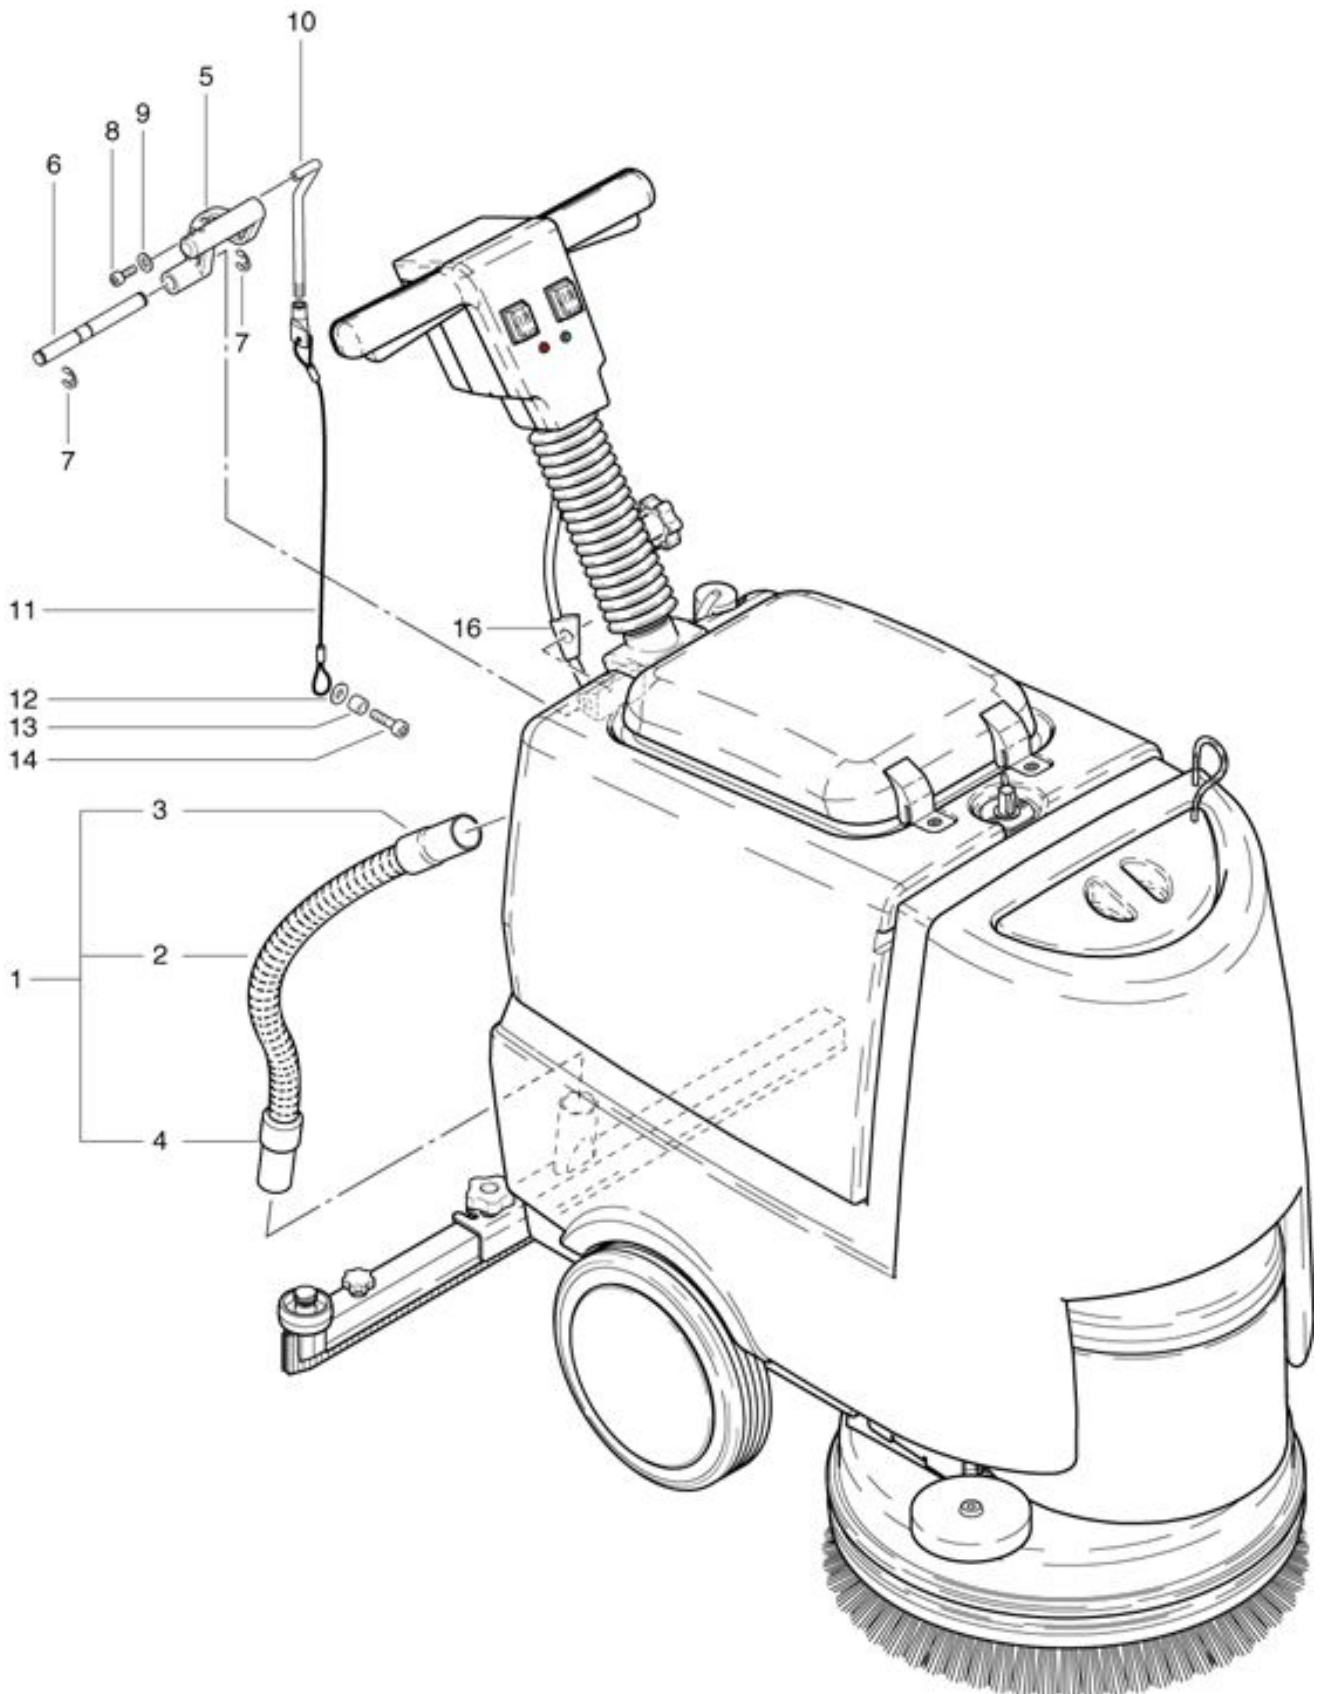

RA 431 B / RA 431 IBC
Suction nozzle removal

As at: 05/27/08 Time:07:29

RA 431 B / RA 431 IBC

Suction nozzle removal

As at: 05/27/08 Time:07:29

Pos.	Description	Reference
01	Hose complete, including items 2-4	430.831
02	Hose socket	P...575 B
03	Hose 430 mm	430.832
04	Hose socket	P...562 C
05	Lever to suction nozzle	432.365
06	Axle	432.361
07	Lock washer	P...499 Q
08	Fillister-head screw M 5x10	P...481 Z
09	Washer M 5	P...496 G
10	Lifting bar	432.370
11	Hauling cable RA 431 B	436.817
12	Washer M 5	P...496 K
13	Distance piece	430.618
14	Hexagon screw M 5	P...472 E
15	Distance piece	P...509 J
16	Cable entry	432.362