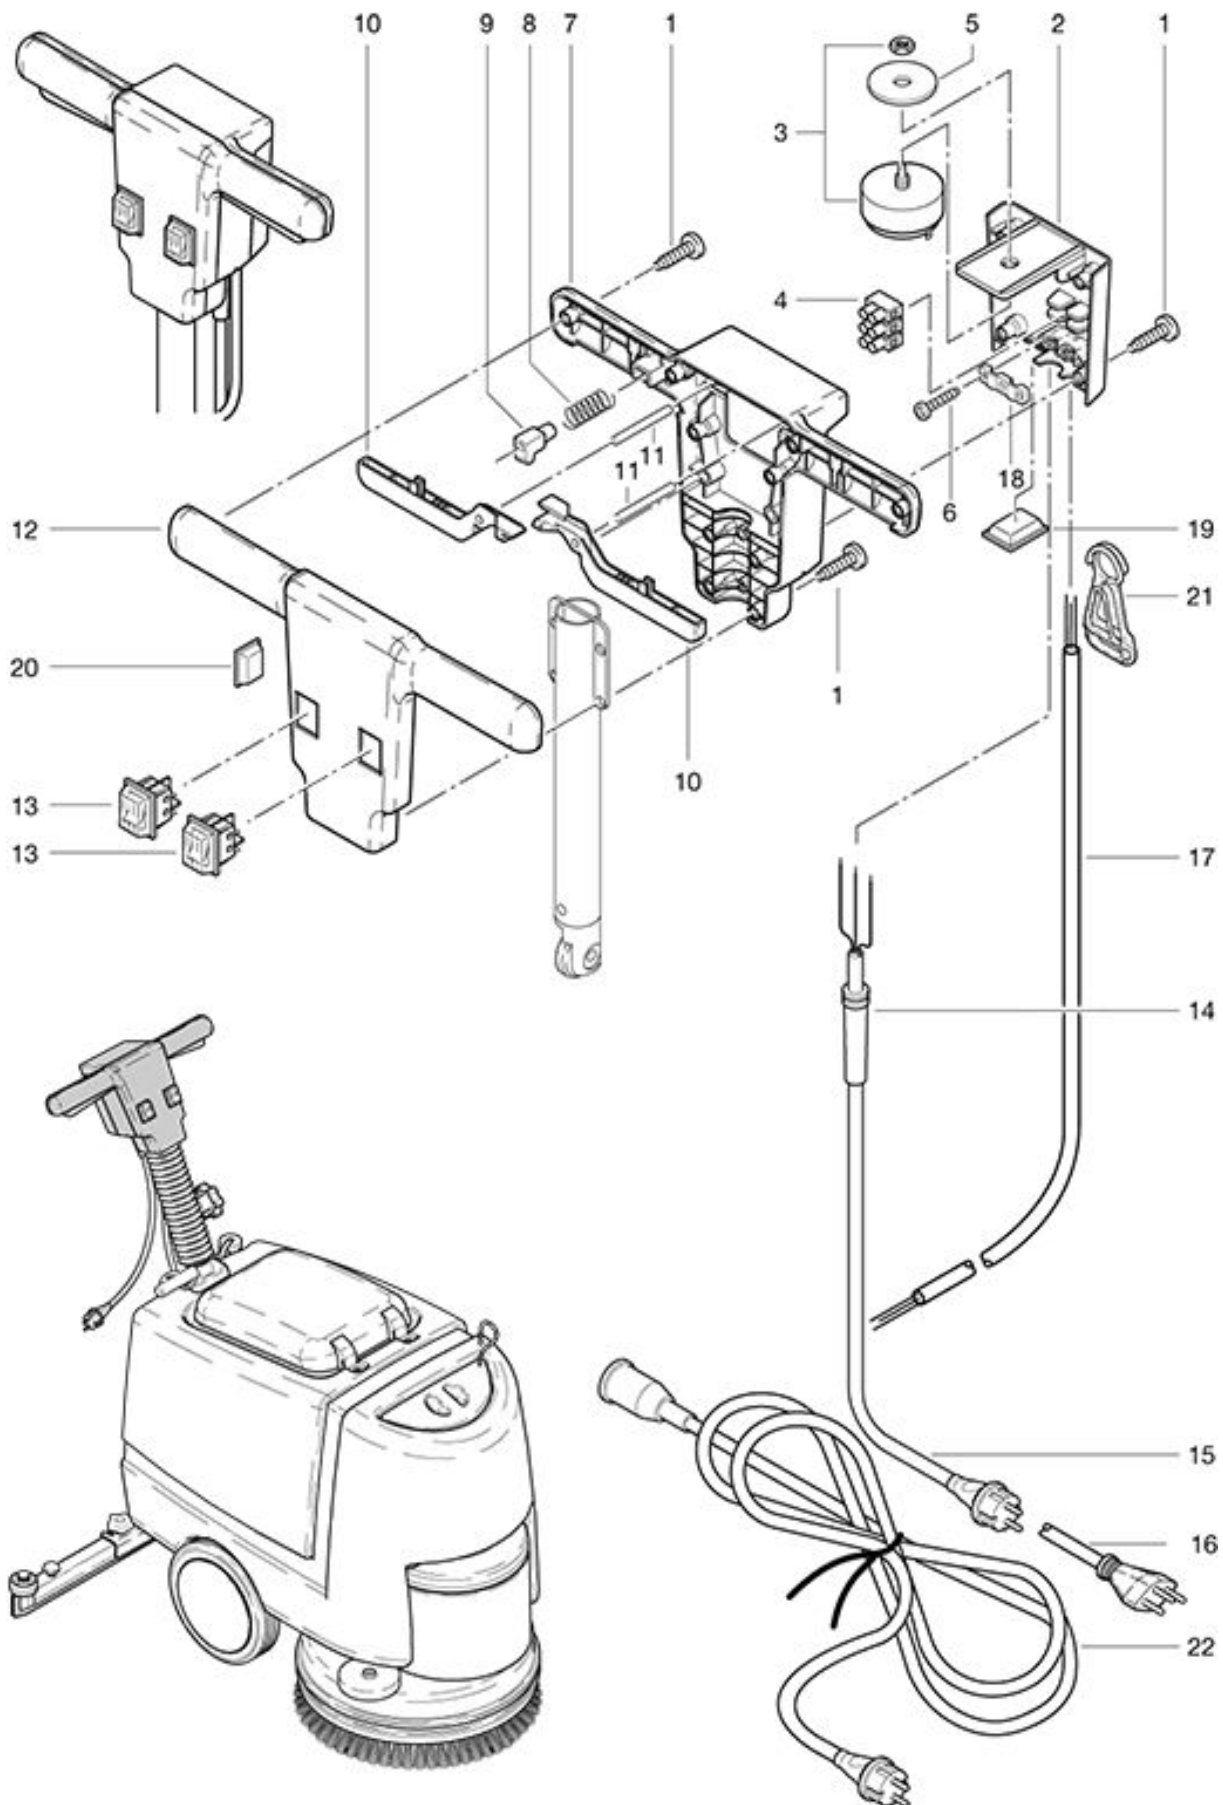

RA 431 E
Handle

As at: 05/27/08 Time:06:16

RA 431 E

Handle

As at: 05/27/08 Time:06:16

Pos.	Description	Reference
01	PT screw KA 50x25	P...515 L
02	Rear handle cover	741.310
03	Switch (2)	6650454
04	Electrical terminal (3)	P...383 N
05	Washer M 12/13/37/3	P...496
06	Screw M 5x20	P...515 K
07	Rear handle housing	430.324
08	Pressure spring	742.209
09	Button	742.208
10	Switch handle	741.204
11	Cylindrical pin Ø 6x50	P...512 M
12	Front handle housing	430.321
13	Tumbler switch	P...240
14	Rubber clamp	P...408 K
15	Mains cable 600 mm VDE	P...400 B
16	Mains cable 600 mm SEV	P...400 D
17	Cable tree for pushbar	432.319
18	Cable clamp	4611085
19	Cover	741.216
20	Cover	P...171 O
21	Cable assembly discharge	P...375
22	Extension cable VDE 20 m	500.863