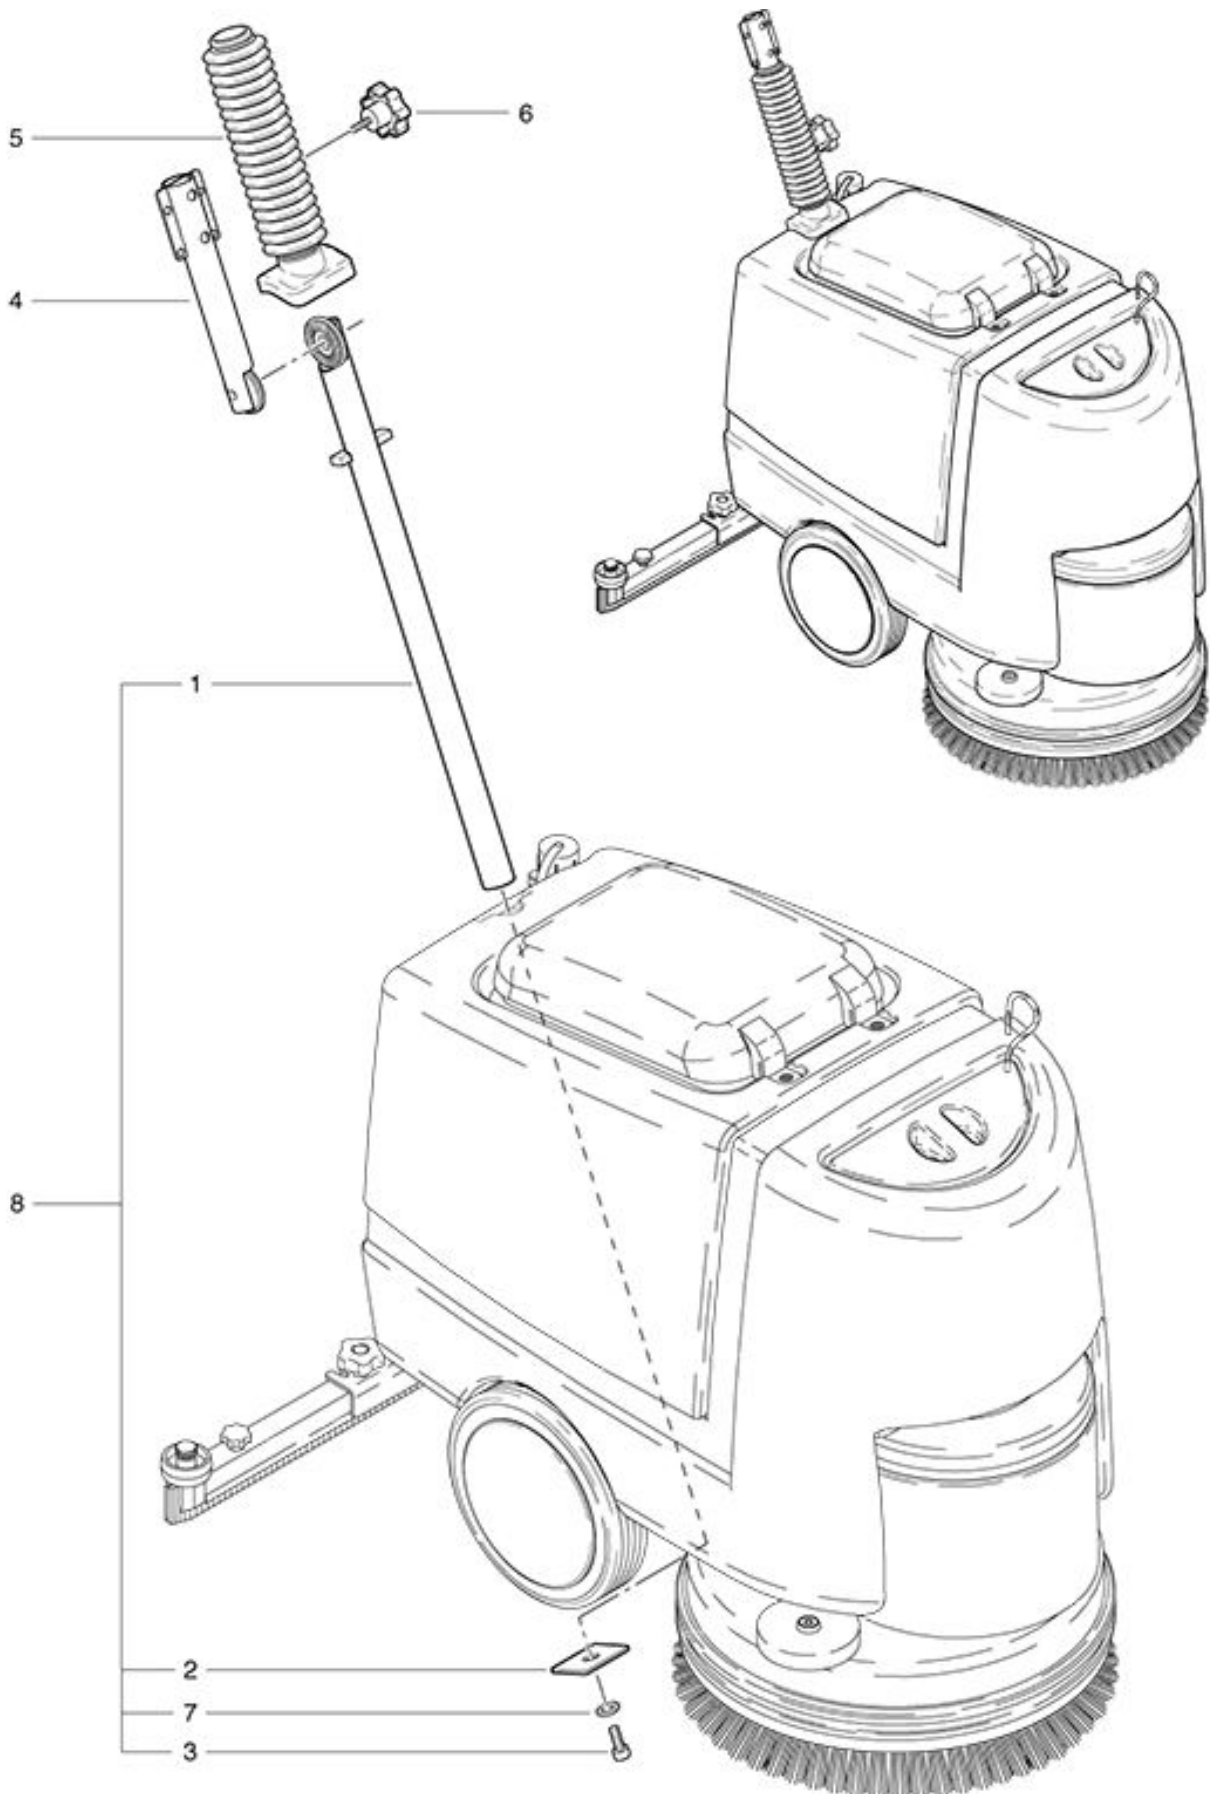

RA 431 E
Lower angled tube

As at: 05/27/08 Time:06:16

RA 431 E

Lower angled tube

As at: 05/27/08 Time:06:16

Pos.	Description	Reference
01	Lower angled tube	432.255
02	Disk	432.340
03	Cylindrical screw M 10x35	P...487 HA
04	Upper handle tube swivelling	432.410
05	Protection	432.405
06	Star handle Ø 62/M 8	P...253 K
07	Serrated lock washer M 10	P...498 F
08	Up to Masch.Nr. 8812-001 complete order: Pos.1,2,3 and 7	-