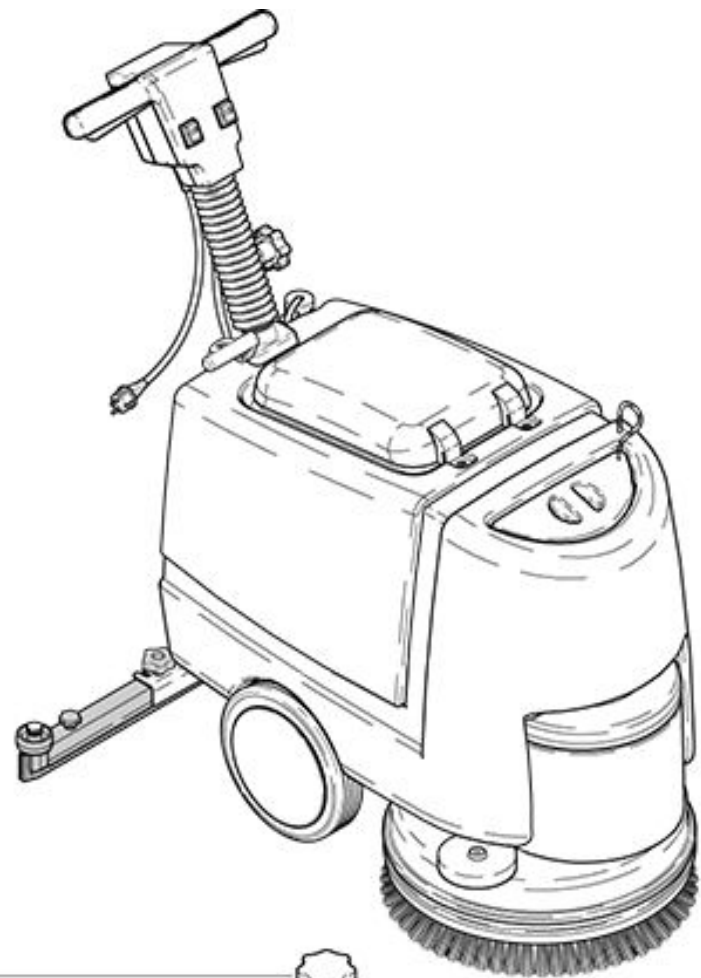

RA 431 E
Suction nozzle even

As at: 05/27/08 Time:06:24

RA 431 E

Suction nozzle even

As at: 05/27/08 Time:06:24

Pos.	Description	Reference
01	Suction nozzle even compl. including Items 3-14	430.600
03	Clamping guide	430.602
04	Nozzle end piece	530.606
05	Nozzle insert	430.603
06	Rubber blade brown	430.604
07	Rubber blade blue	430.605
08	Fender wheel	450.364 F
09	Distance piece 6/8x27.5 mm	530.609
10	Washer 6/16x1 mm	P...497 M
11	Cylindrical screw M 6x35	P...486 U
12	Screw knob M 6x20	P...494 X
13	Star handle	530.607
14	Star handle D 62	P...253 J
15	Suction lips set, standard	430.082
15	Suction lips set, oil and fatsteadily	430.080