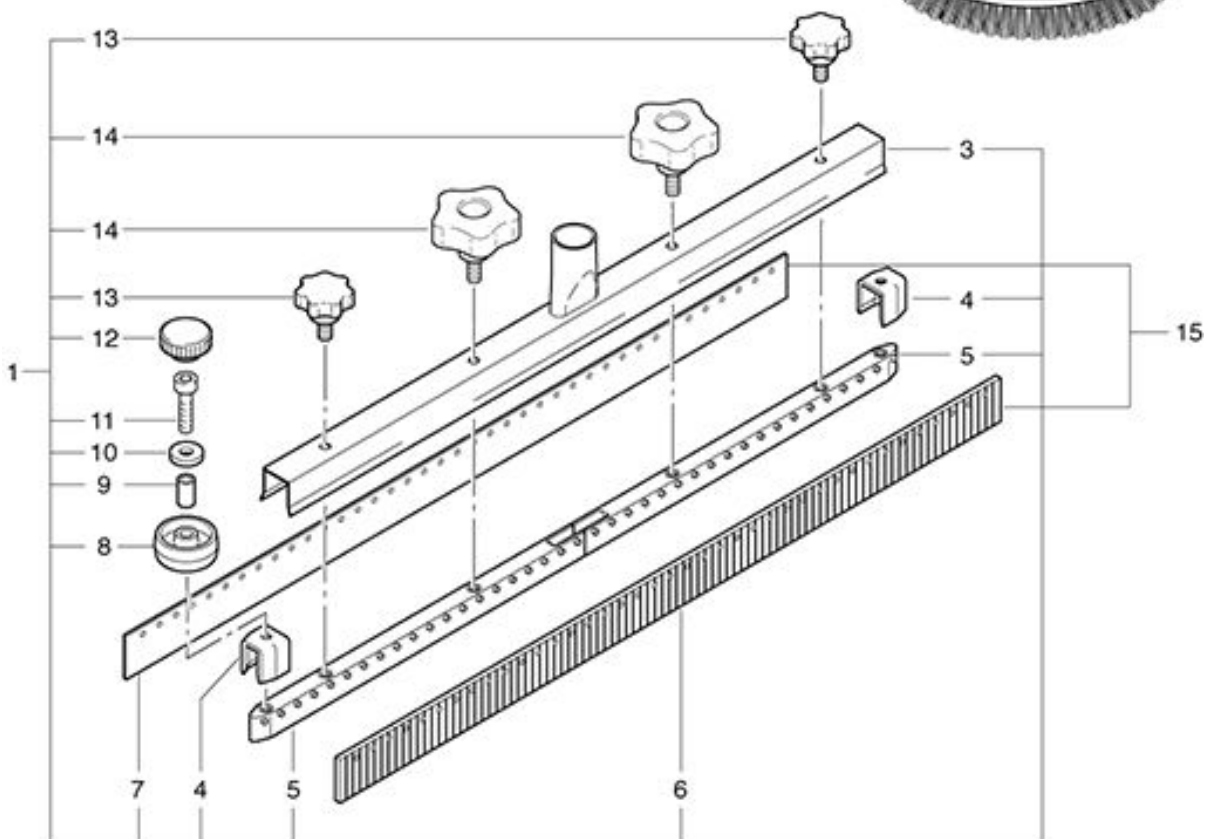

RA 431 E
Suction nozzle even

As at: 05/27/08 Time:06:24

RA 431 E

Suction nozzle even

As at: 05/27/08 Time:06:24

Pos.	Description	Reference
01	Suction nozzle even compl. including Items 3-14	430.600
03	Clamping guide	430.602
04	Nozzle end piece	530.606
05	Nozzle insert	430.603
06	Rubber blade brown	430.604
07	Rubber blade blue	430.605
08	Fender wheel	450.364 F
09	Distance piece 6/8x27.5 mm	530.609
10	Washer 6/16x1 mm	P...497 M
11	Cylindrical screw M 6x35	P...486 U
12	Screw knob M 6x20	P...494 X
13	Star handle	530.607
14	Star handle D 62	P...253 J
15	Suction lips set, standard	430.082
15	Suction lips set, oil and fatsteadily	430.080