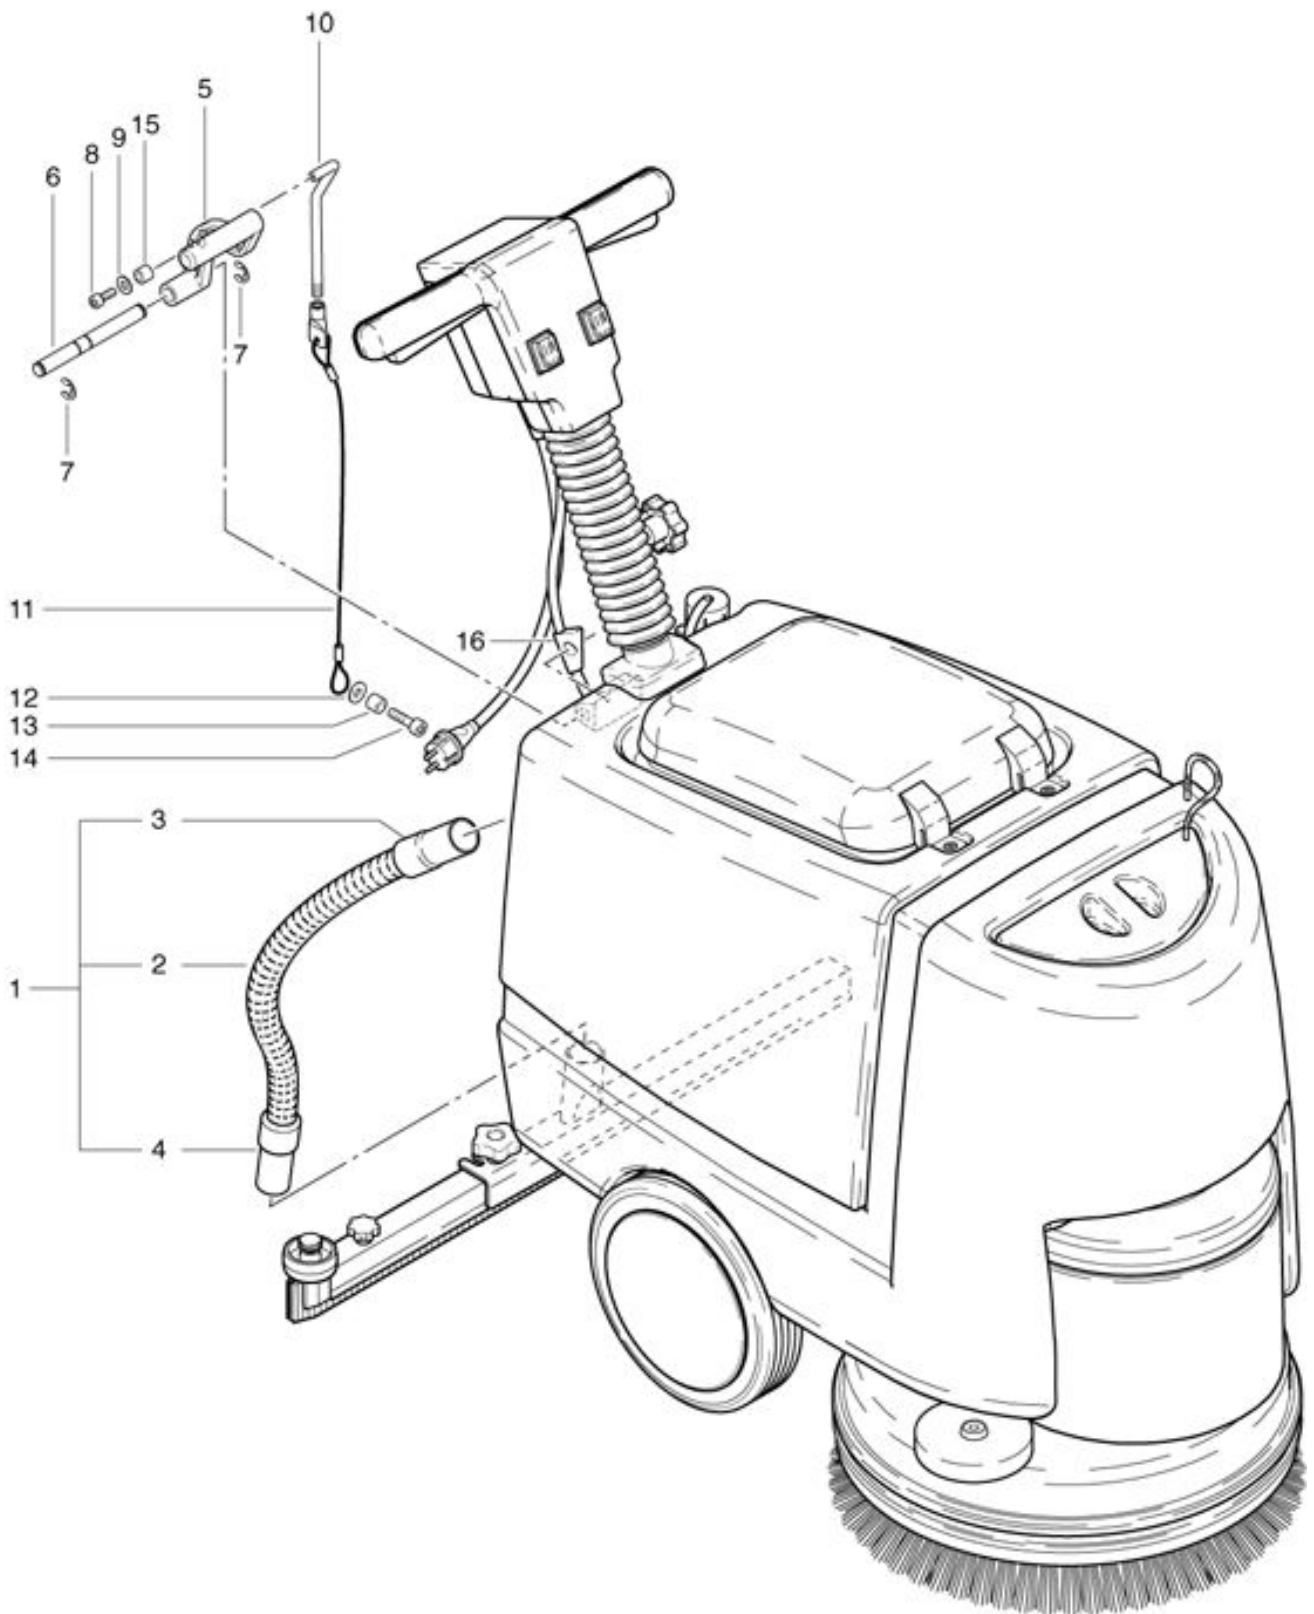

RA 431 E
Suction nozzle removal

As at: 05/27/08 Time:06:25

RA 431 E

Suction nozzle removal

As at: 05/27/08 Time:06:25

Pos.	Description	Reference
01	Hose complete, including items 2-4	430.831
02	Hose socket	P...575 B
03	Hose 430 mm	430.832
04	Hose socket	P...562 C
05	Lever to suction nozzle	432.365
06	Axle	432.361
07	Lock washer	P...499 Q
08	Filister-head screw M 5x10	P...481 Z
09	Washer M 5	P...496 G
10	Lifting bar	432.370
11	Hauling cable 319 mm	432.817
12	Washer M 5	P...496 K
13	Distance piece	430.618
14	Hexagon screw M 5	P...472 E
15	Distance piece	P...509 J
16	Cable entry	432.362