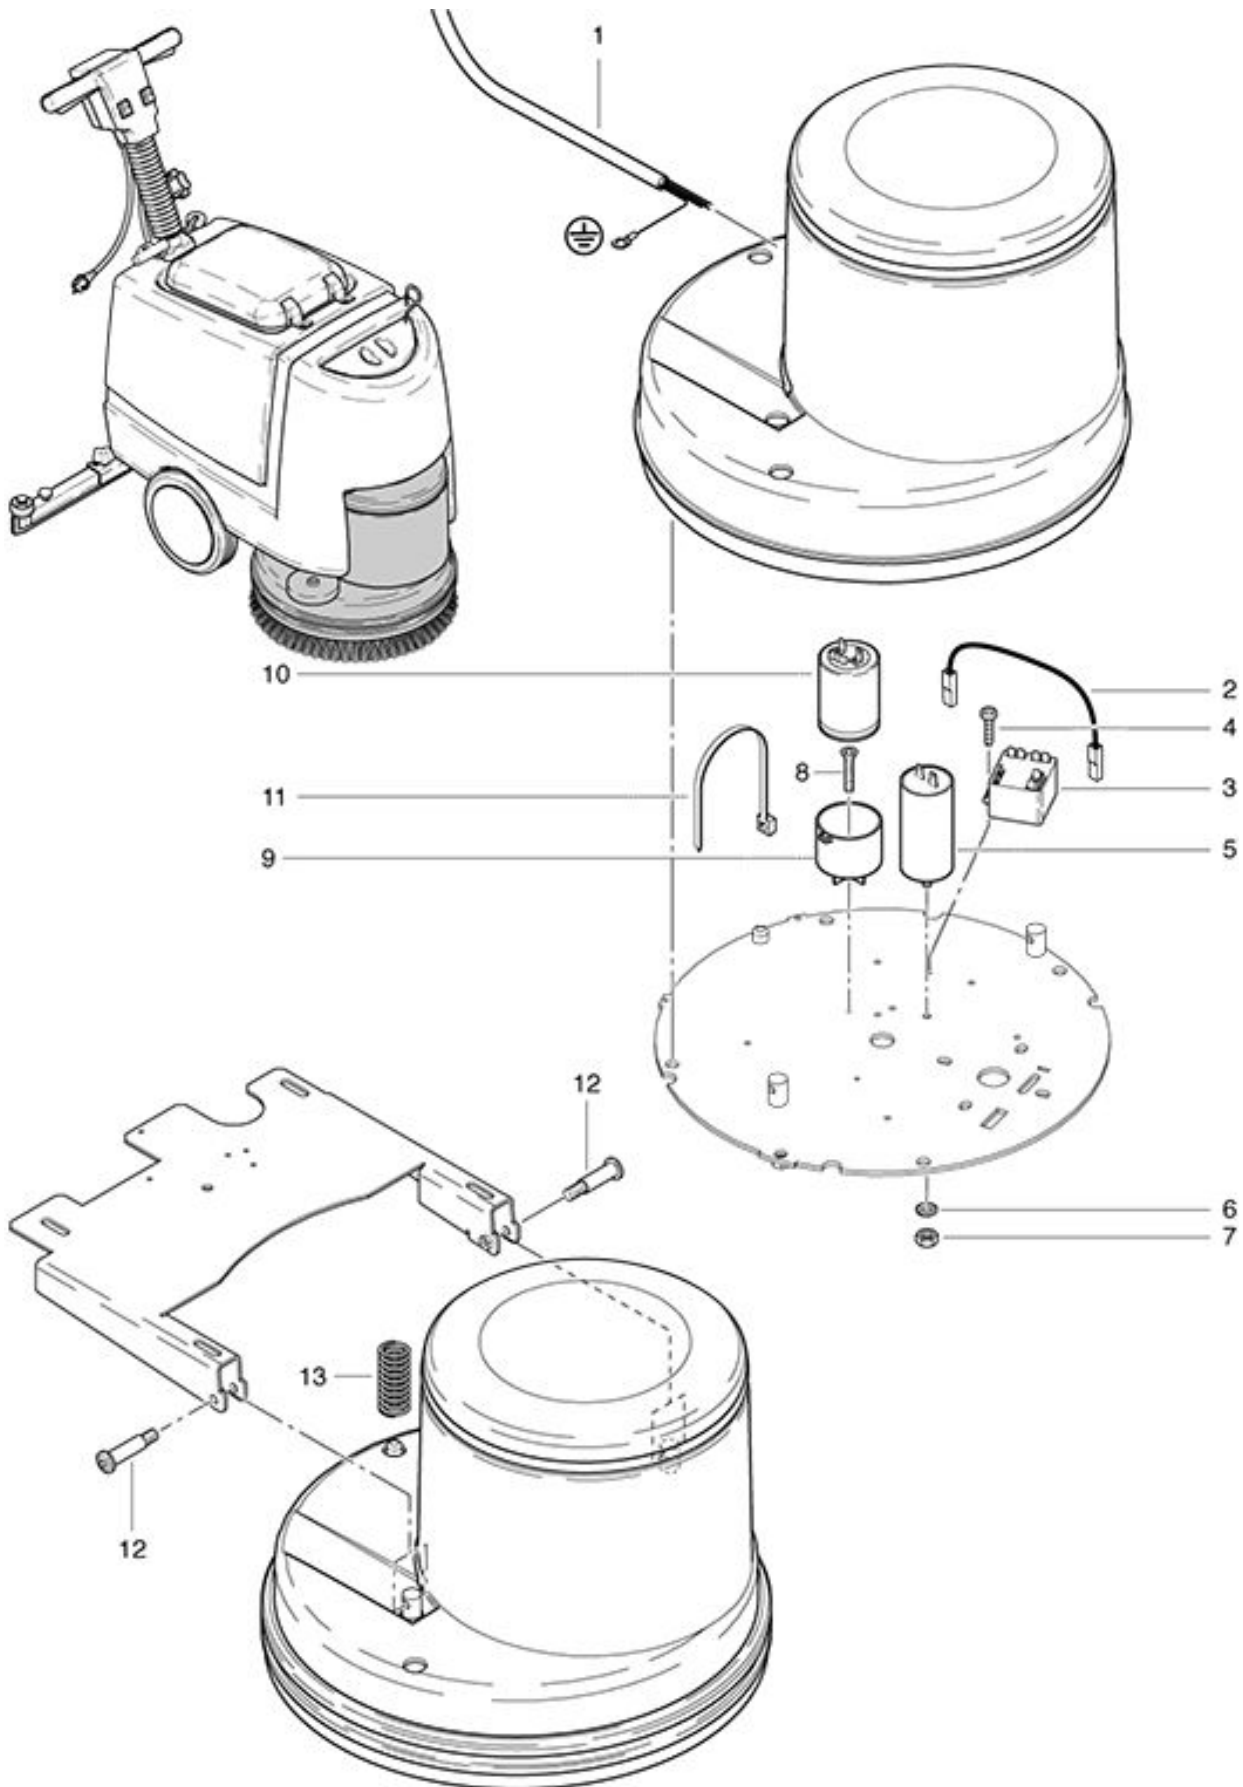

**RA 431 E**  
**Capacitor**

As at: 05/27/08 Time:06:14

## Capacitor

As at: 05/27/08 Time:06:14

<b>Pos.</b>	<b>Description</b>	<b>Reference</b>
01	Motor cable	430.317
02	Cable	790.556
03	Relay	P...350
04	PT screw KA 30x10	P...516 A
05	Capacitor 25 uF, 450 VAC	720.122 A
06	Security washer M 8	6610419
07	Nut M 8	P...491 F
08	Countersunk screw M 4x25	P...480 V
09	Capacitor holder	741.316
10	Capacitor 125 uF, 320 V	742.328
11	Cable clamp	4611085
12	Pass shoulder screw 8x25 M 6x6	432.521
13	Compression spring 68x18x2	432.520