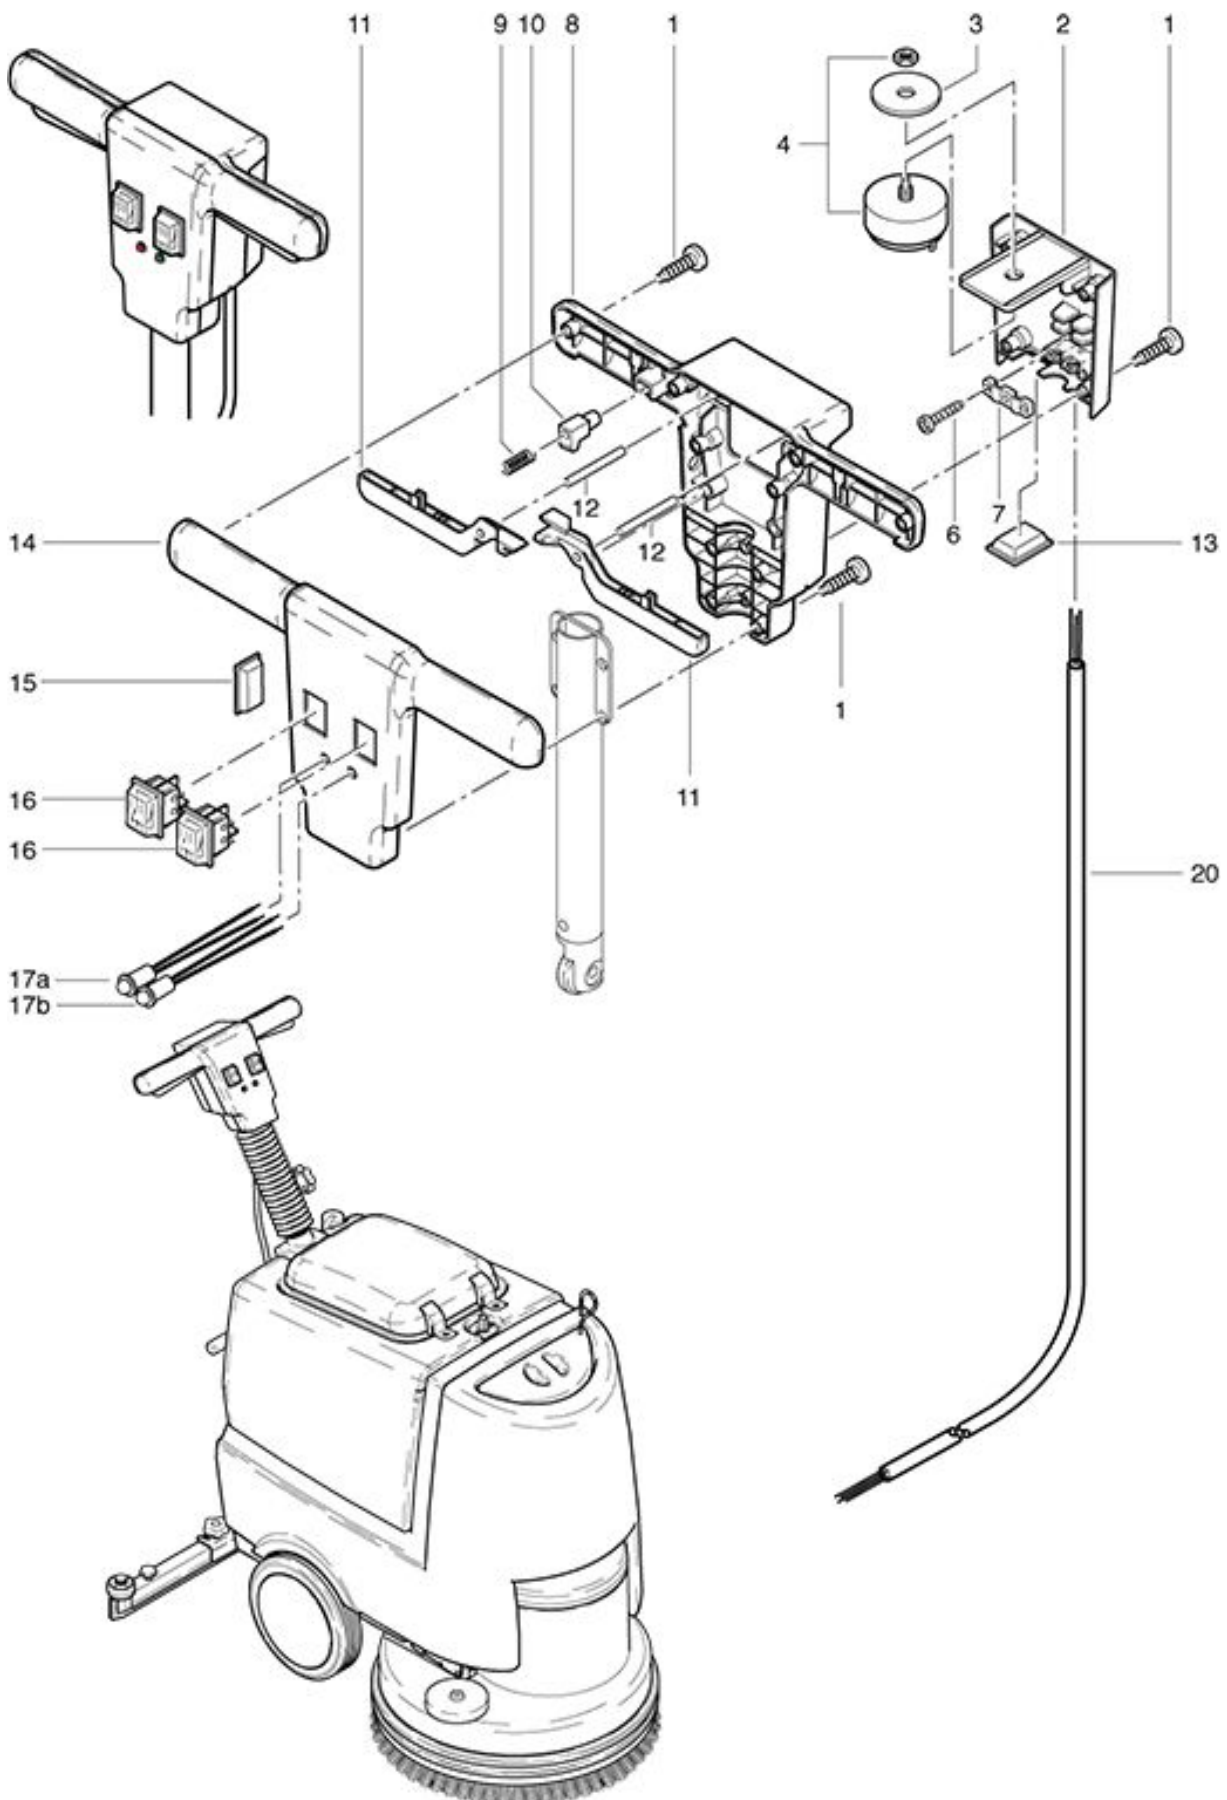

RA 501 B / RA 501 IBC Handle

As at: 05/28/08 Time:01:36

RA 501 B / RA 501 IBC Handle

As at: 05/28/08 Time:01:36

Pos.	Description	Reference
01	PT screw KA 50x25	P...515 L
02	Rear handle cover	741.310
03	Washer M 12/13/37/3	P...496
04	Switch (2)	6650454
06	Screw M 5x20	P...515 K
07	Cable clamp	742.321
08	Rear handle housing	436.324
09	Pressure spring	742.209
10	Button	742.208
11	Switch handle	741.204
12	Cylindrical pin Ø 6x50	P...512 M
13	Cover	741.216
14	Front handle housing	436.310
15	Cover	741.216
16	Tumbler switch 24 V	P...241
17a	LED red 2.1 V	P...418 A
17b	LED green 2.1 V	P...418 A
20	Cable tree for pushbar	436.319