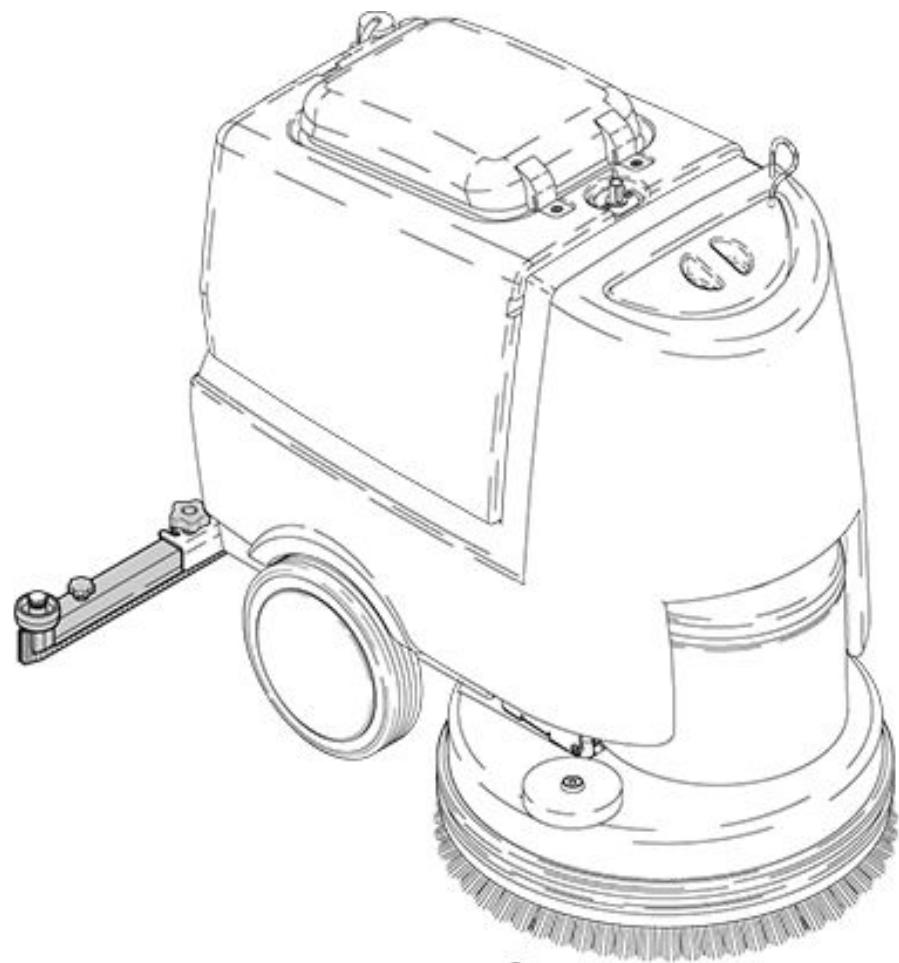

RA 501 B / RA 501 IBC  
Suction nozzle even

As at: 05/28/08 Time:01:37

## Suction nozzle even

As at: 05/28/08 Time:01:37

<b>Pos.</b>	<b>Description</b>	<b>Reference</b>
01	Suction nozzle even compl. including items 3-14	430.600
03	Clamping guide	430.602
04	Nozzle end piece	530.606
05	Nozzle insert	430.603
06	Rubber blade (brown)	430.604
07	Rubber blade (beige)	430.606
08	Fender wheel	450.364 F
09	Distance piece	530.609
10	Washer 6/16x1 mm	P...497 M
11	Cylindrical screw M 6x35	P...486 U
12	Screw knob M 6x20	P...494 X
13	Star handle	530.607
14	Star handle Ø 62 mm	P...253 J
15	Suction lips set, standard	430.082
15	Suction lips set, oil and fatsteadily	430.080