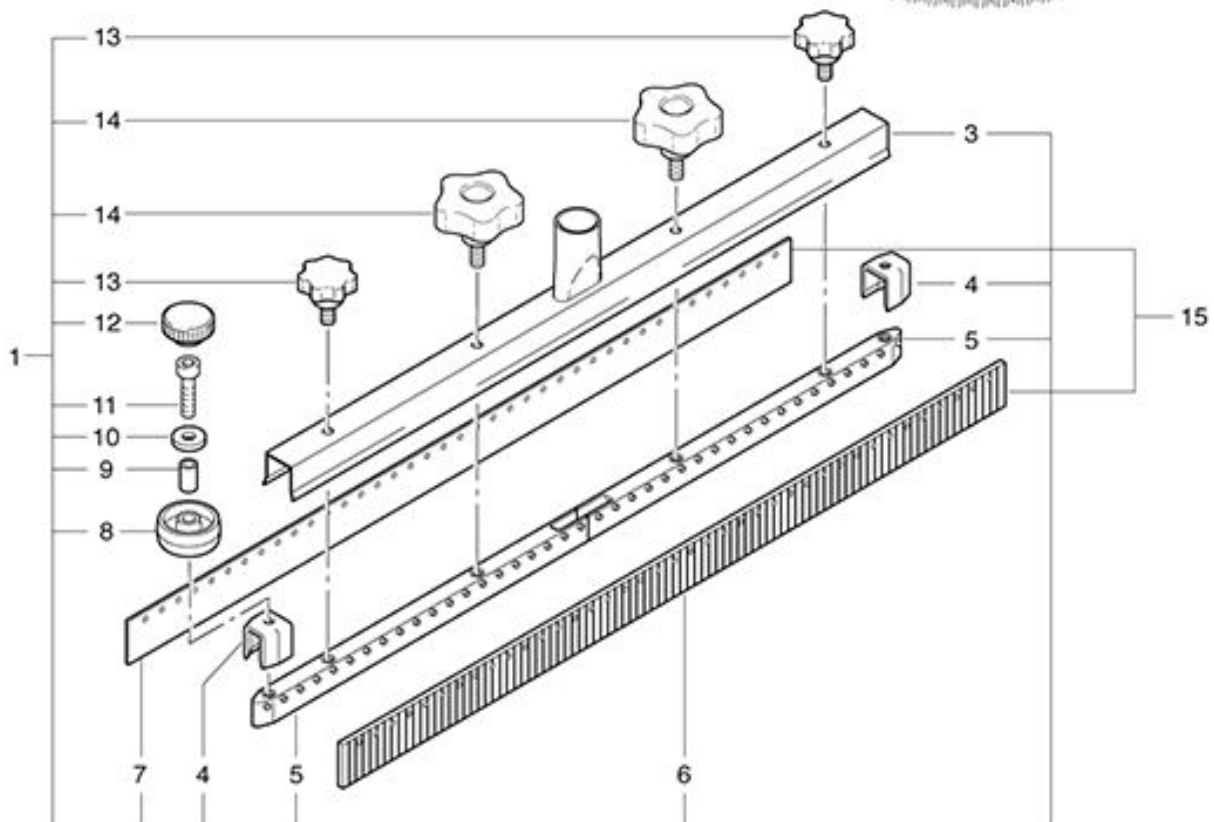

RA 501 B / RA 501 IBC  
Suction nozzle even

As at: 05/28/08 Time:01:37

## Suction nozzle even

As at: 05/28/08 Time:01:37

<b>Pos.</b>	<b>Description</b>	<b>Reference</b>
01	Suction nozzle even compl. including items 3-14	430.600
03	Clamping guide	430.602
04	Nozzle end piece	530.606
05	Nozzle insert	430.603
06	Rubber blade (brown)	430.604
07	Rubber blade (beige)	430.606
08	Fender wheel	450.364 F
09	Distance piece	530.609
10	Washer 6/16x1 mm	P...497 M
11	Cylindrical screw M 6x35	P...486 U
12	Screw knob M 6x20	P...494 X
13	Star handle	530.607
14	Star handle Ø 62 mm	P...253 J
15	Suction lips set, standard	430.082
15	Suction lips set, oil and fatsteadily	430.080