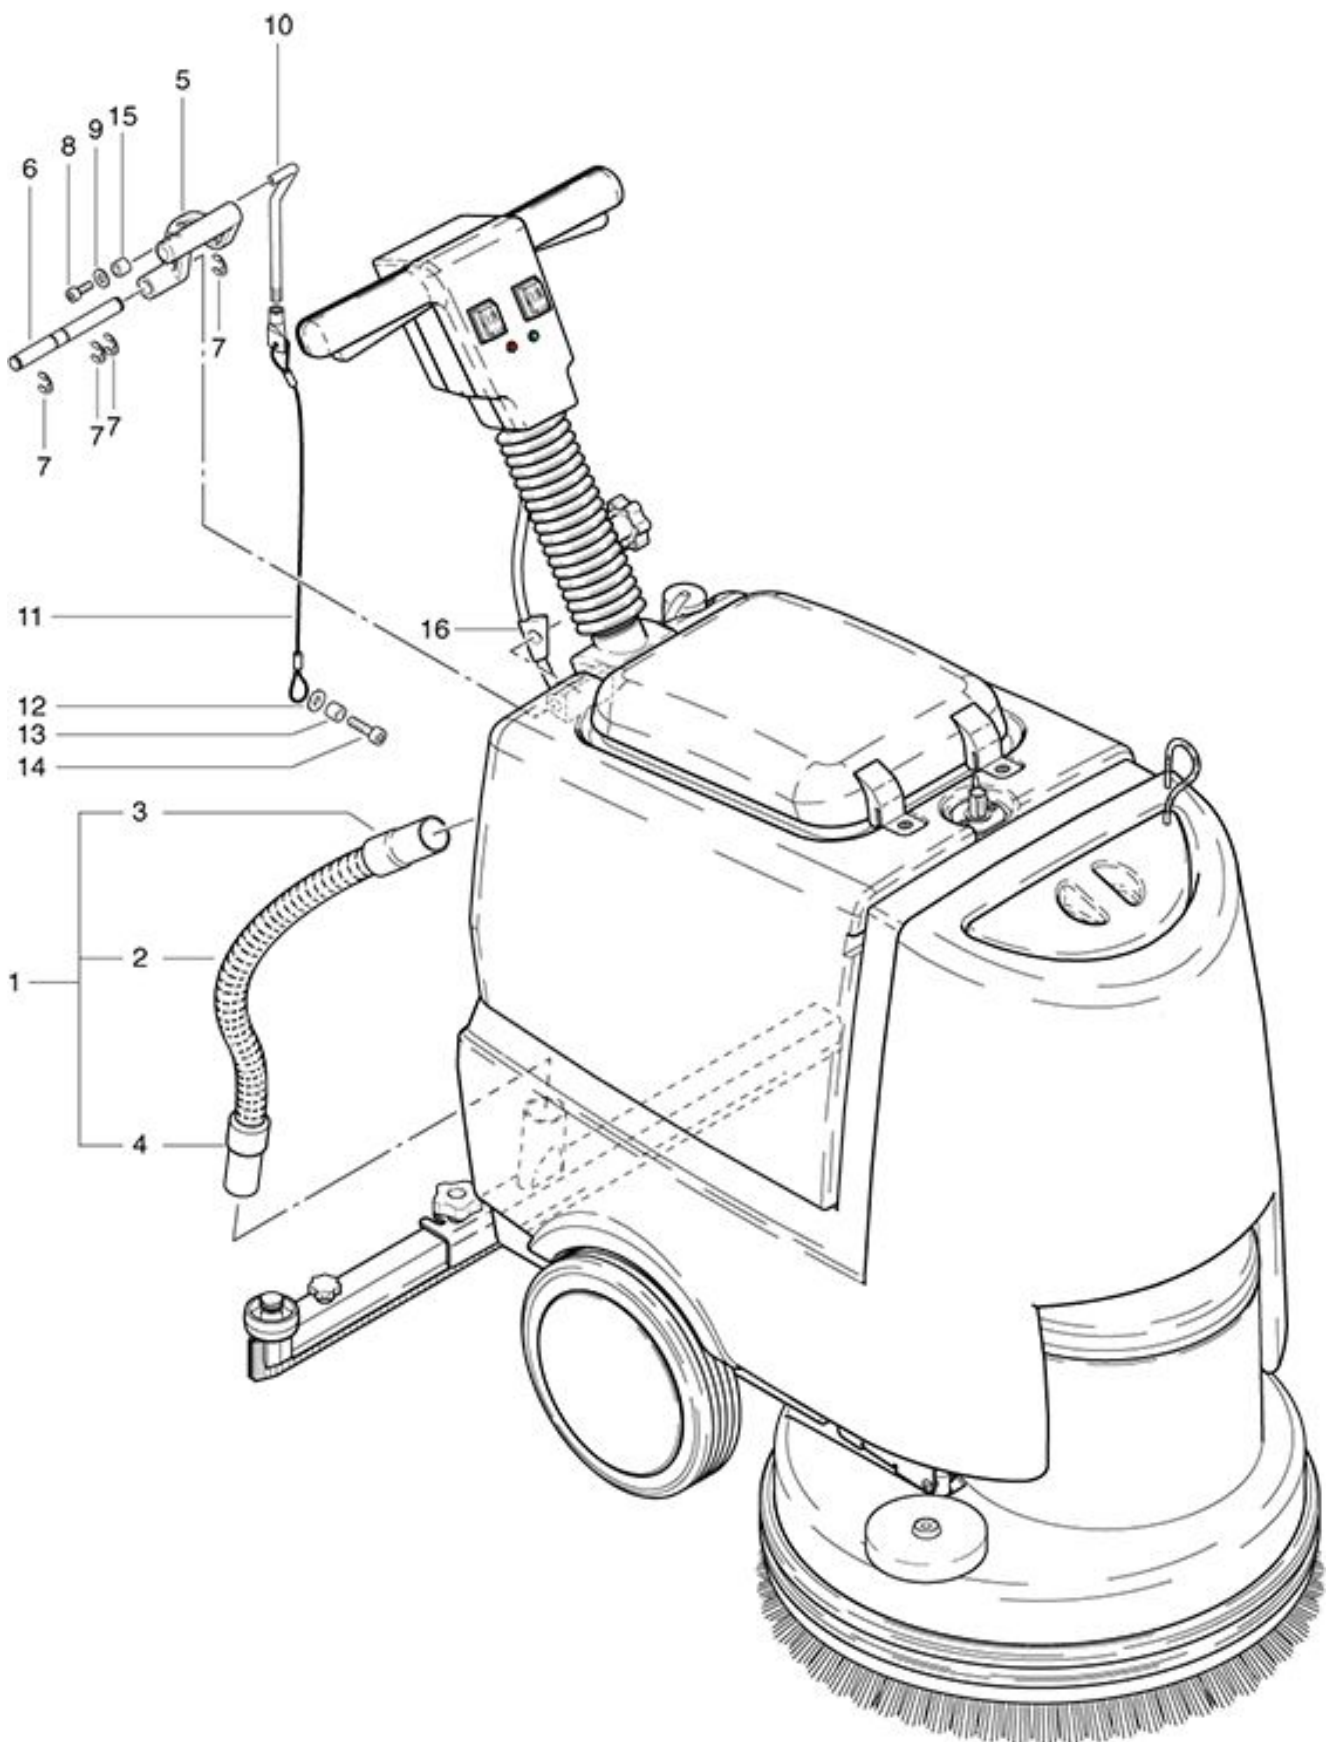

RA 501 B / RA 501 IBC Suction nozzle removal

As at: 05/28/08 Time:01:37

RA 501 B / RA 501 IBC

Suction nozzle removal

As at: 05/28/08 Time:01:37

Pos.	Description	Reference
01	Hose complete, including items 2-4	430.831
02	Hose socket	P...575 B
03	Hose 430 mm	430.832
04	Hose socket	P...562 C
05	Lever to suction nozzle	432.365
06	Axle	432.361
07	Lock washer	P...499 Q
08	Fillister-head screw M 5x10	P...481 Z
09	Washer M 5	P...496 G
10	Lifting bar	432.370
11	Hauling cable RA 431 B	436.817
12	Washer M 5	P...496 K
13	Distance piece	430.618
14	Hexagon screw M 5	P...472 E
15	Distance piece	P...509 J
16	Cable entry	432.362