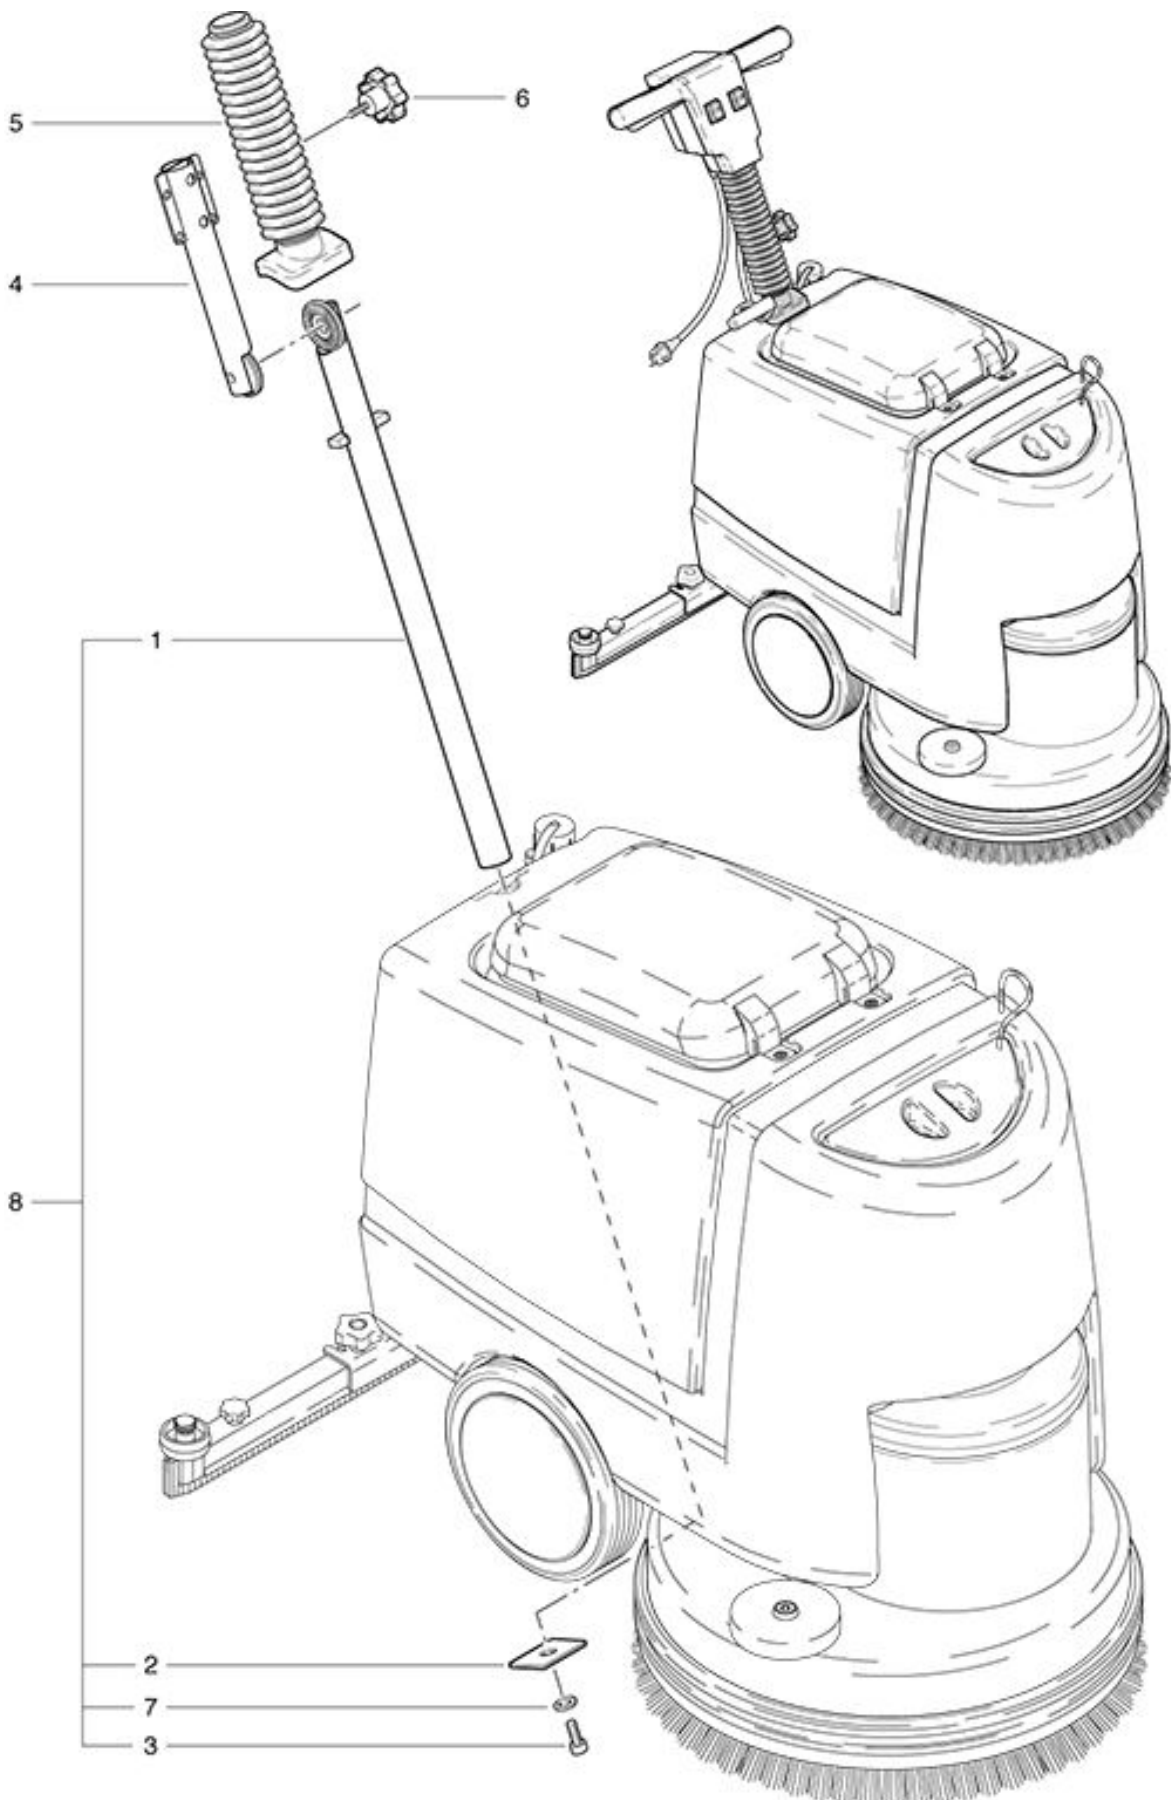

**RA 501 E**  
**Angled tube**

As at: 05/28/08 Time:01:12

## Angled tube

As at: 05/28/08 Time:01:12

<b>Pos.</b>	<b>Description</b>	<b>Reference</b>
01	Lower angled tube	432.253
02	Disk	432.340
03	Cylindrical screw M 10x35	P...487 HA
04	Upper handle tube swivelling	432.410
05	Protection	432.405
06	Star handle Ø 62/M 8	P...253 K
07	Serrated lock washer M 10	P...498 F
08	Up to Masch.Nr. 8812-001 complete order: Pos.1,2,3 and 7	-